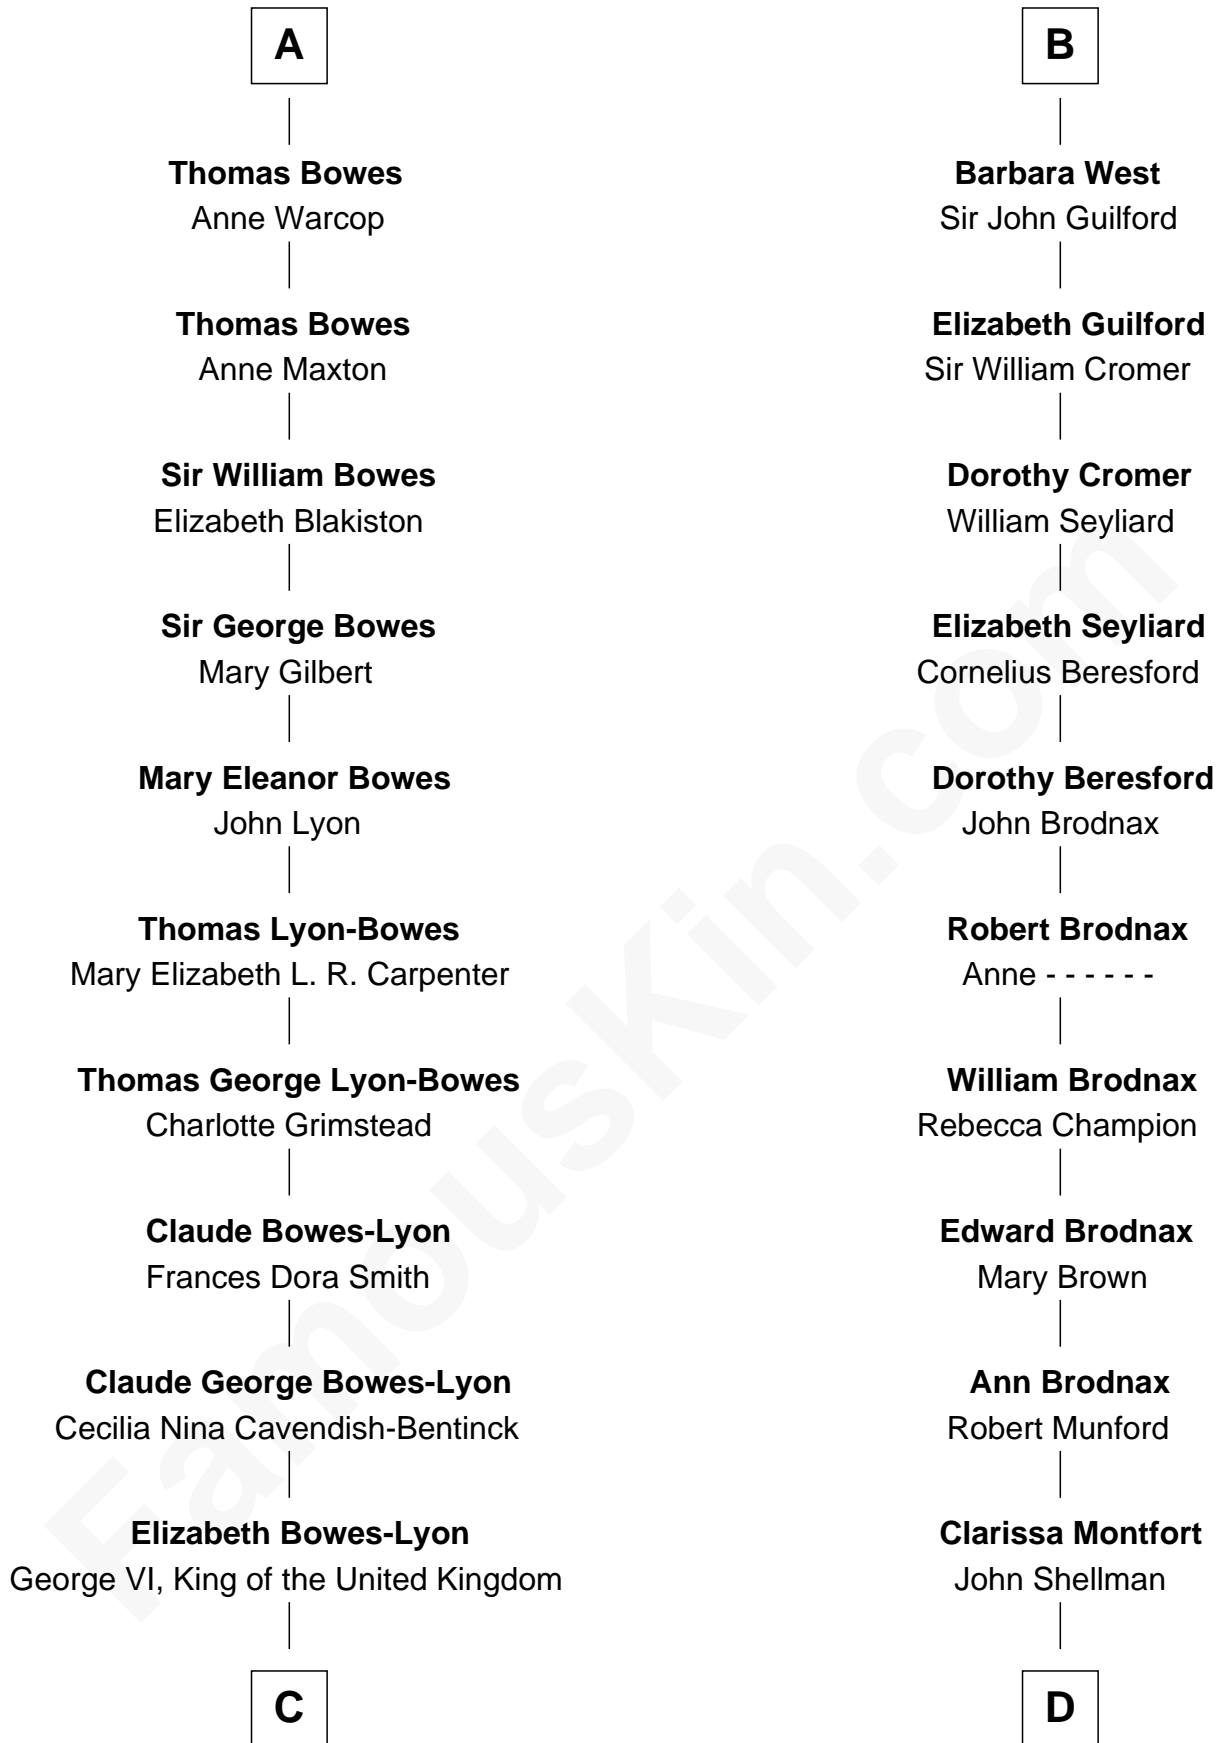

FamousKin.com
Relationship Chart of
Prince William
Prince of Wales

19th cousin 2 times removed of

George H. W. Bush
41st U.S. President

Sir Robert de Clifford
 Isabel de Berkeley

C

Elizabeth II, Queen of the United Kingdom

Prince Philip of Edinburgh

Charles III, King of the United Kingdom

Princess Diana Frances Spencer

Prince William

Prince of Wales

D

Susan Montfort Shellman

Samuel Howard Fay

Harriet Eleanor Fay

Rev. James Smith Bush

Samuel Prescott Bush

Flora Sheldon

Prescott Sheldon Bush

Dorothy Wear Walker

George H. W. Bush

41st U.S. President