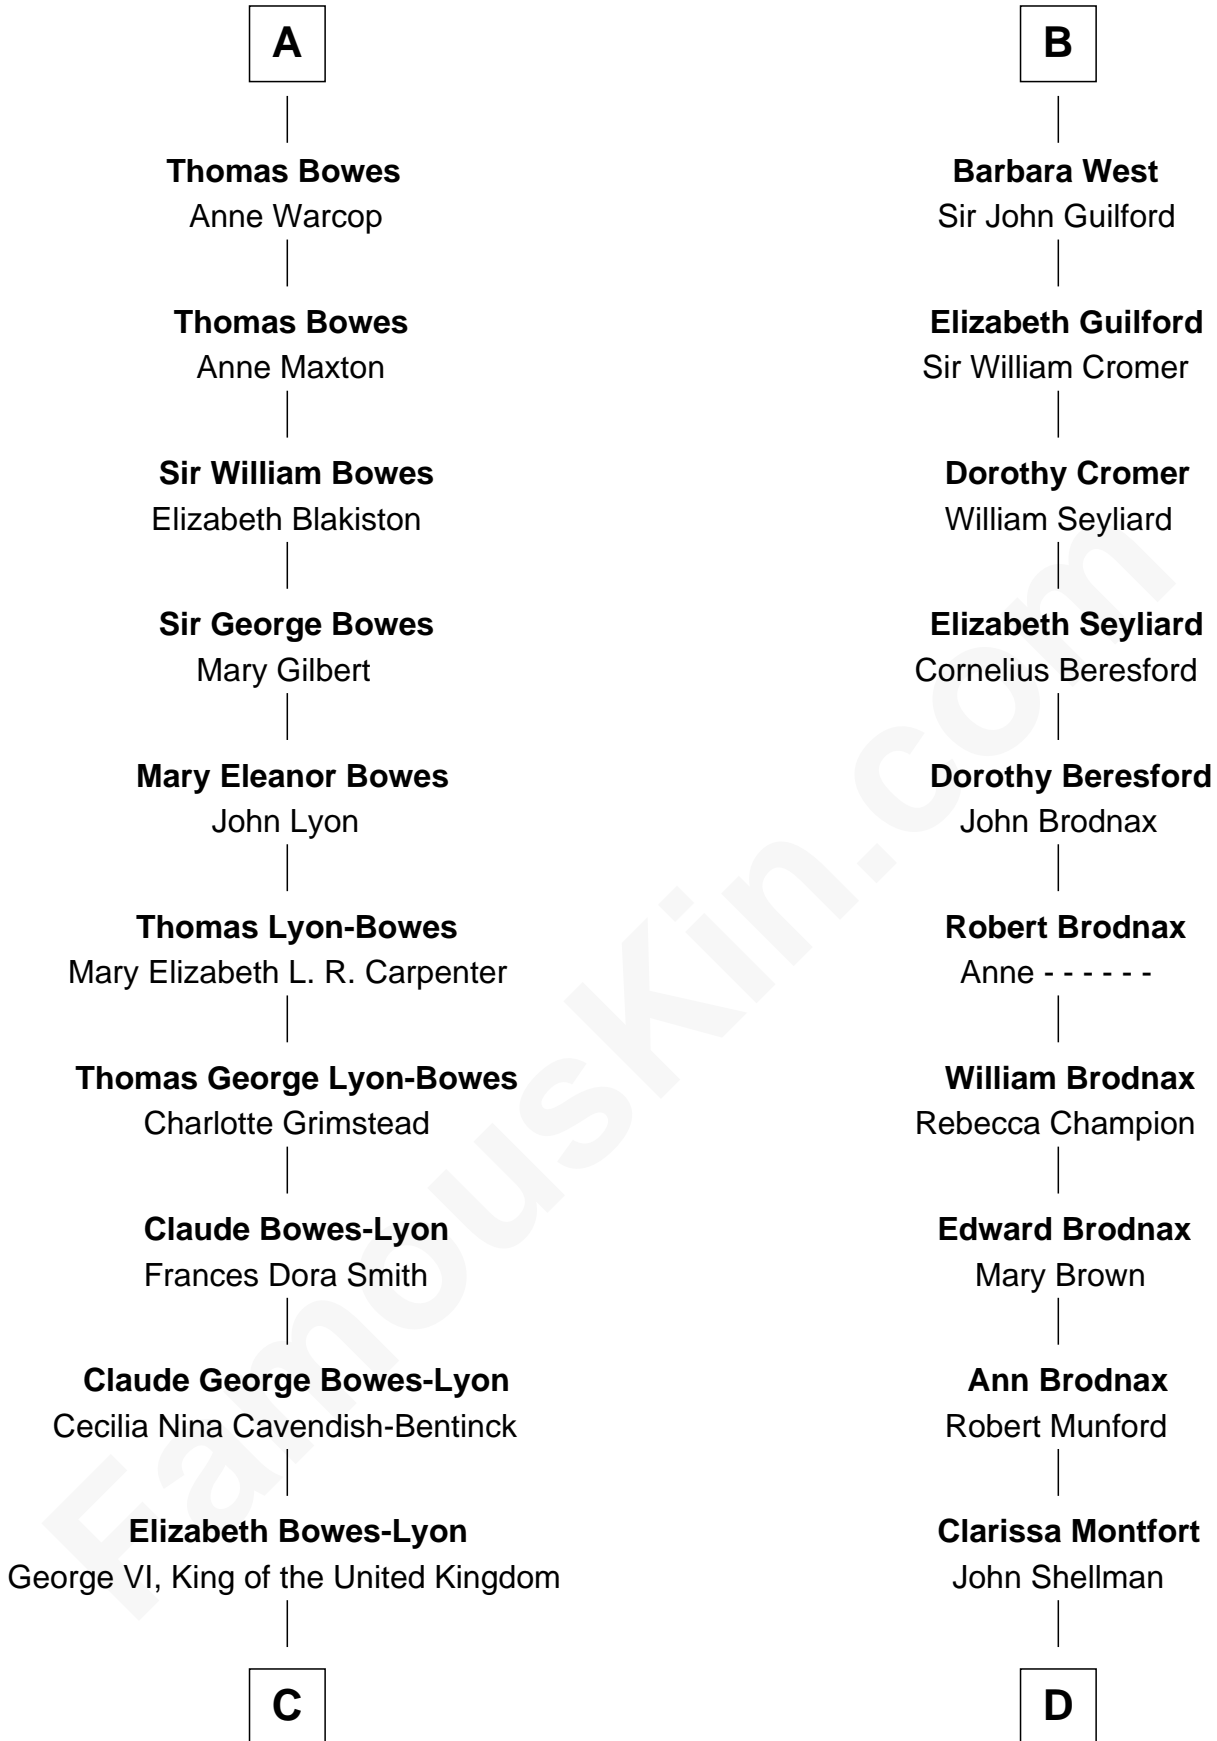

FamousKin.com
Relationship Chart of
Prince William
Prince of Wales

19th cousin 2 times removed of
George H. W. Bush
41st U.S. President

Sir Thomas de Beauchamp
 Katherine de Mortimer

C

Elizabeth II, Queen of the United Kingdom

Prince Philip of Edinburgh

Charles III, King of the United Kingdom

Princess Diana Frances Spencer

Prince William

Prince of Wales

D

Susan Montfort Shellman

Samuel Howard Fay

Harriet Eleanor Fay

Rev. James Smith Bush

Samuel Prescott Bush

Flora Sheldon

Prescott Sheldon Bush

Dorothy Wear Walker

George H. W. Bush

41st U.S. President