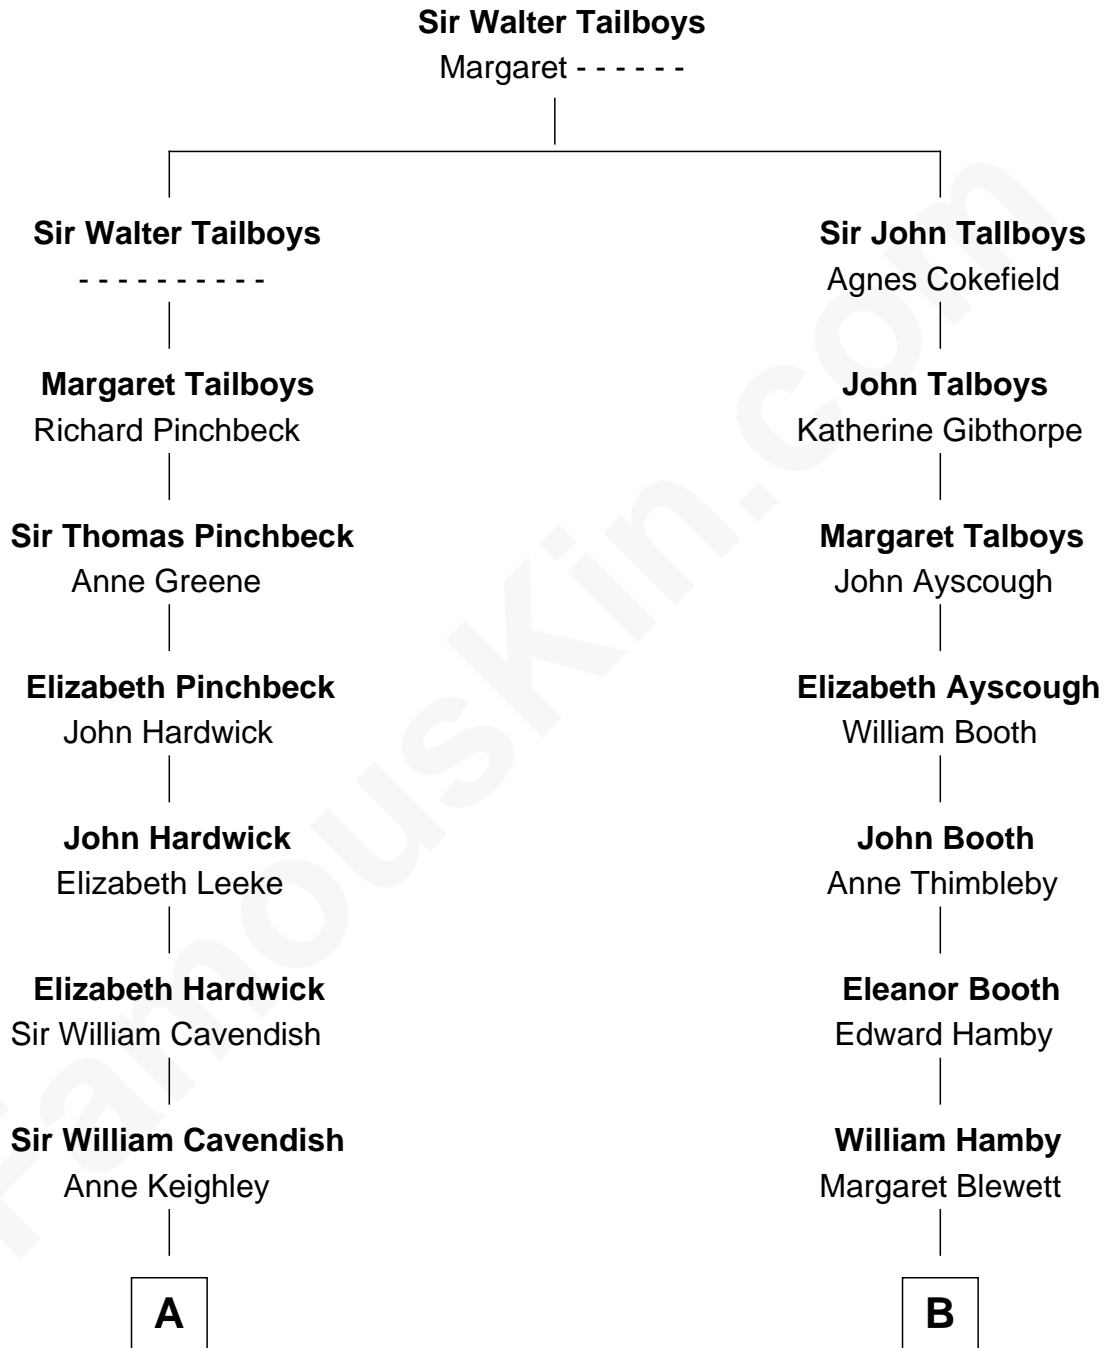

**FamousKin.com**  
**Relationship Chart of**  
**Prince William**  
*Prince of Wales*

19th cousin 1 time removed of  
**George H. W. Bush**  
*41st U.S. President*

**A**

**William Cavendish**  
Christian Bruce

**William Cavendish**  
Elizabeth Cecil

**Sir William Cavendish**  
Mary Butler

**Sir William Cavendish**  
Rachel Russell

**Sir William Cavendish**  
Catherine Hoskins

**Sir William Cavendish**  
Charlotte Elizabeth Boyle