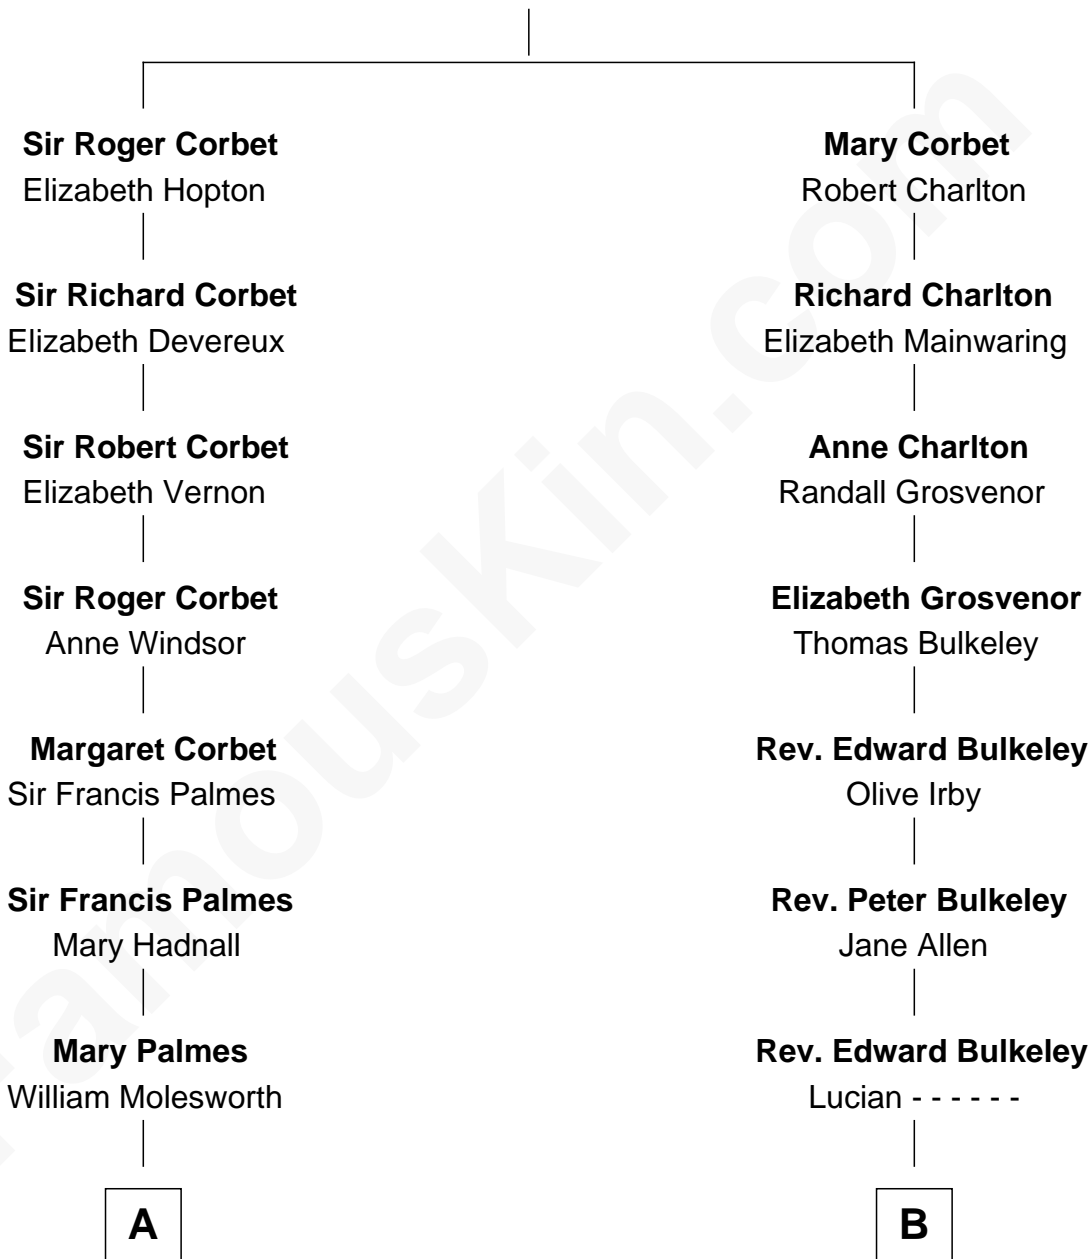

FamousKin.com
Relationship Chart of
Prince William
Prince of Wales

16th cousin 2 times removed of
George H. W. Bush
41st U.S. President

Sir Robert Corbet
 Margaret - - - - -

C

Princess Diana Frances Spencer
Charles III, King of the United Kingdom

Prince William
Prince of Wales

FamousKin.com