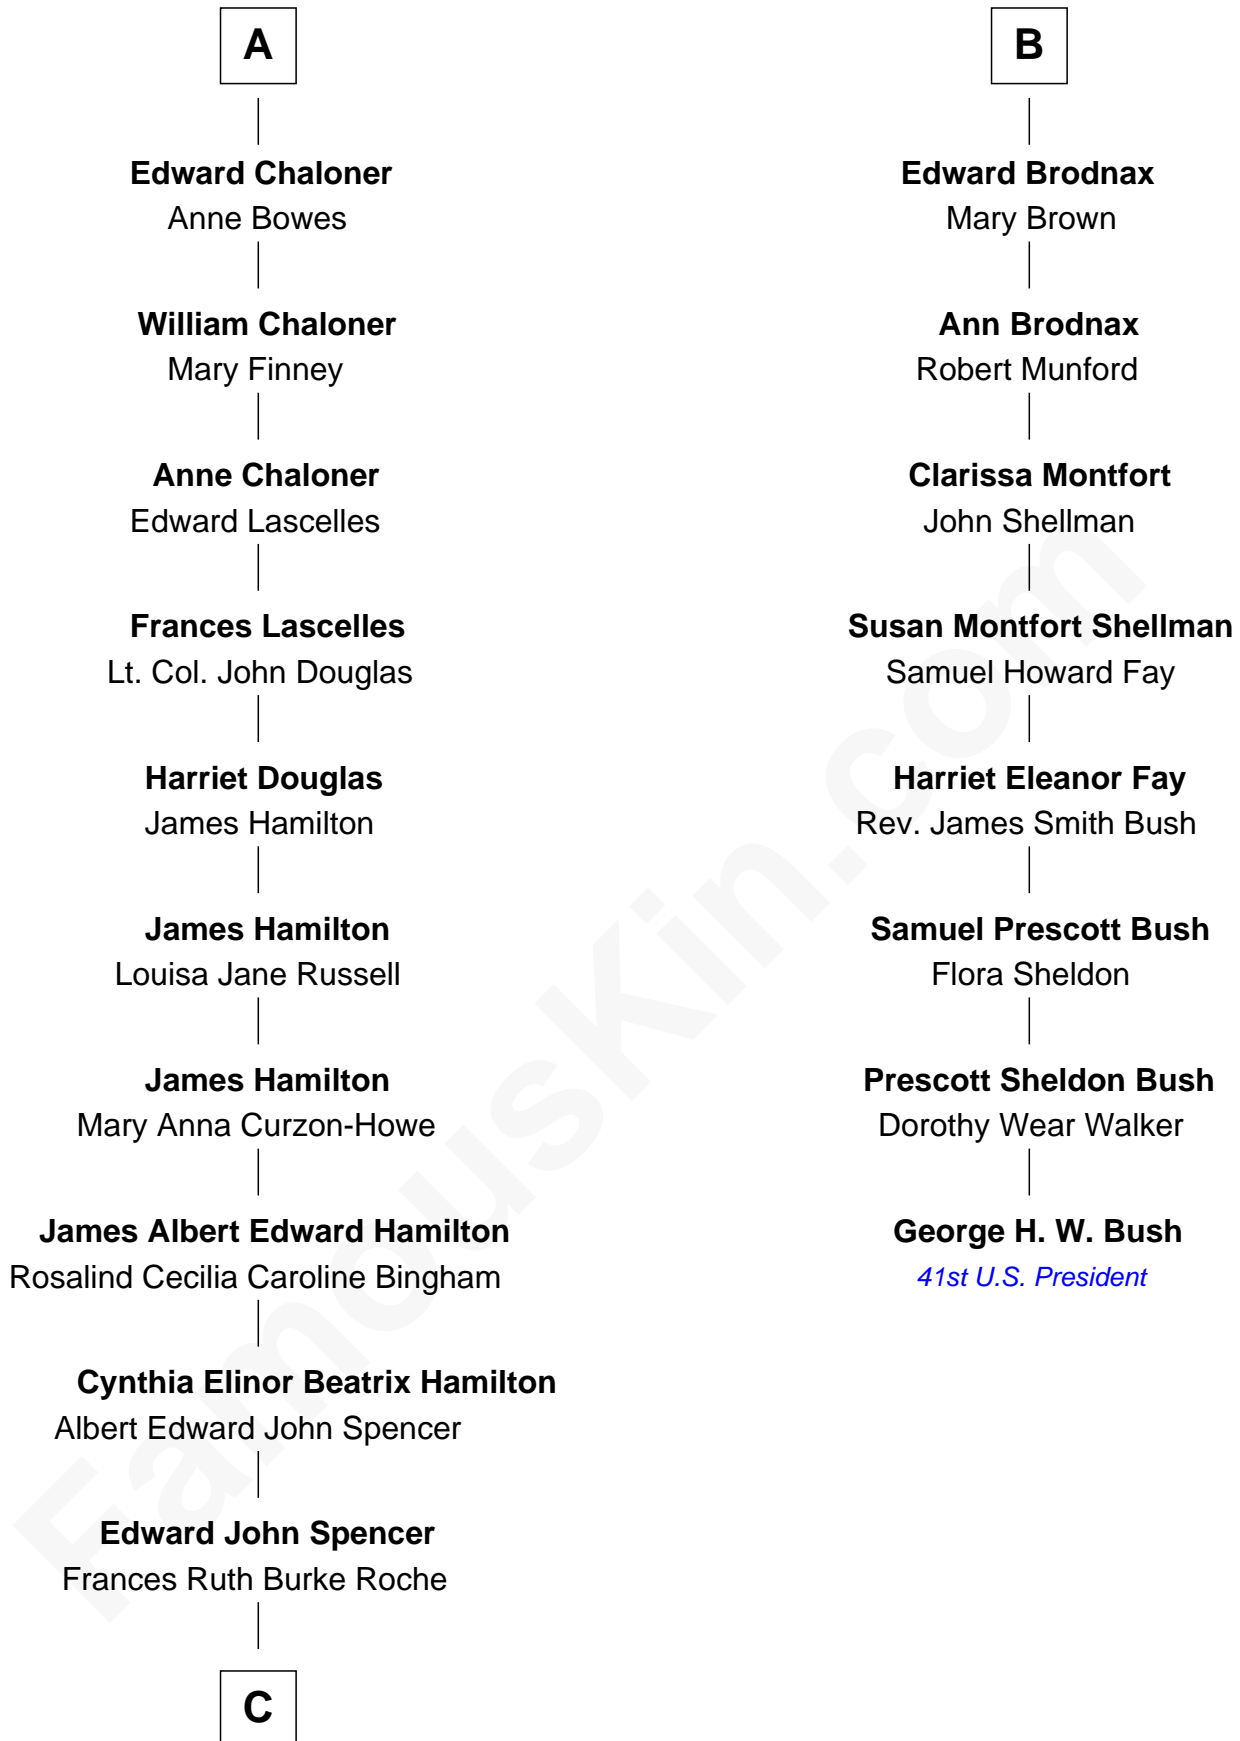

FamousKin.com

Relationship Chart of

Prince William

Prince of Wales

14th cousin 4 times removed of

George H. W. Bush
41st U.S. President

C

Princess Diana Frances Spencer
Charles III, King of the United Kingdom

Prince William
Prince of Wales

FamousKin.com