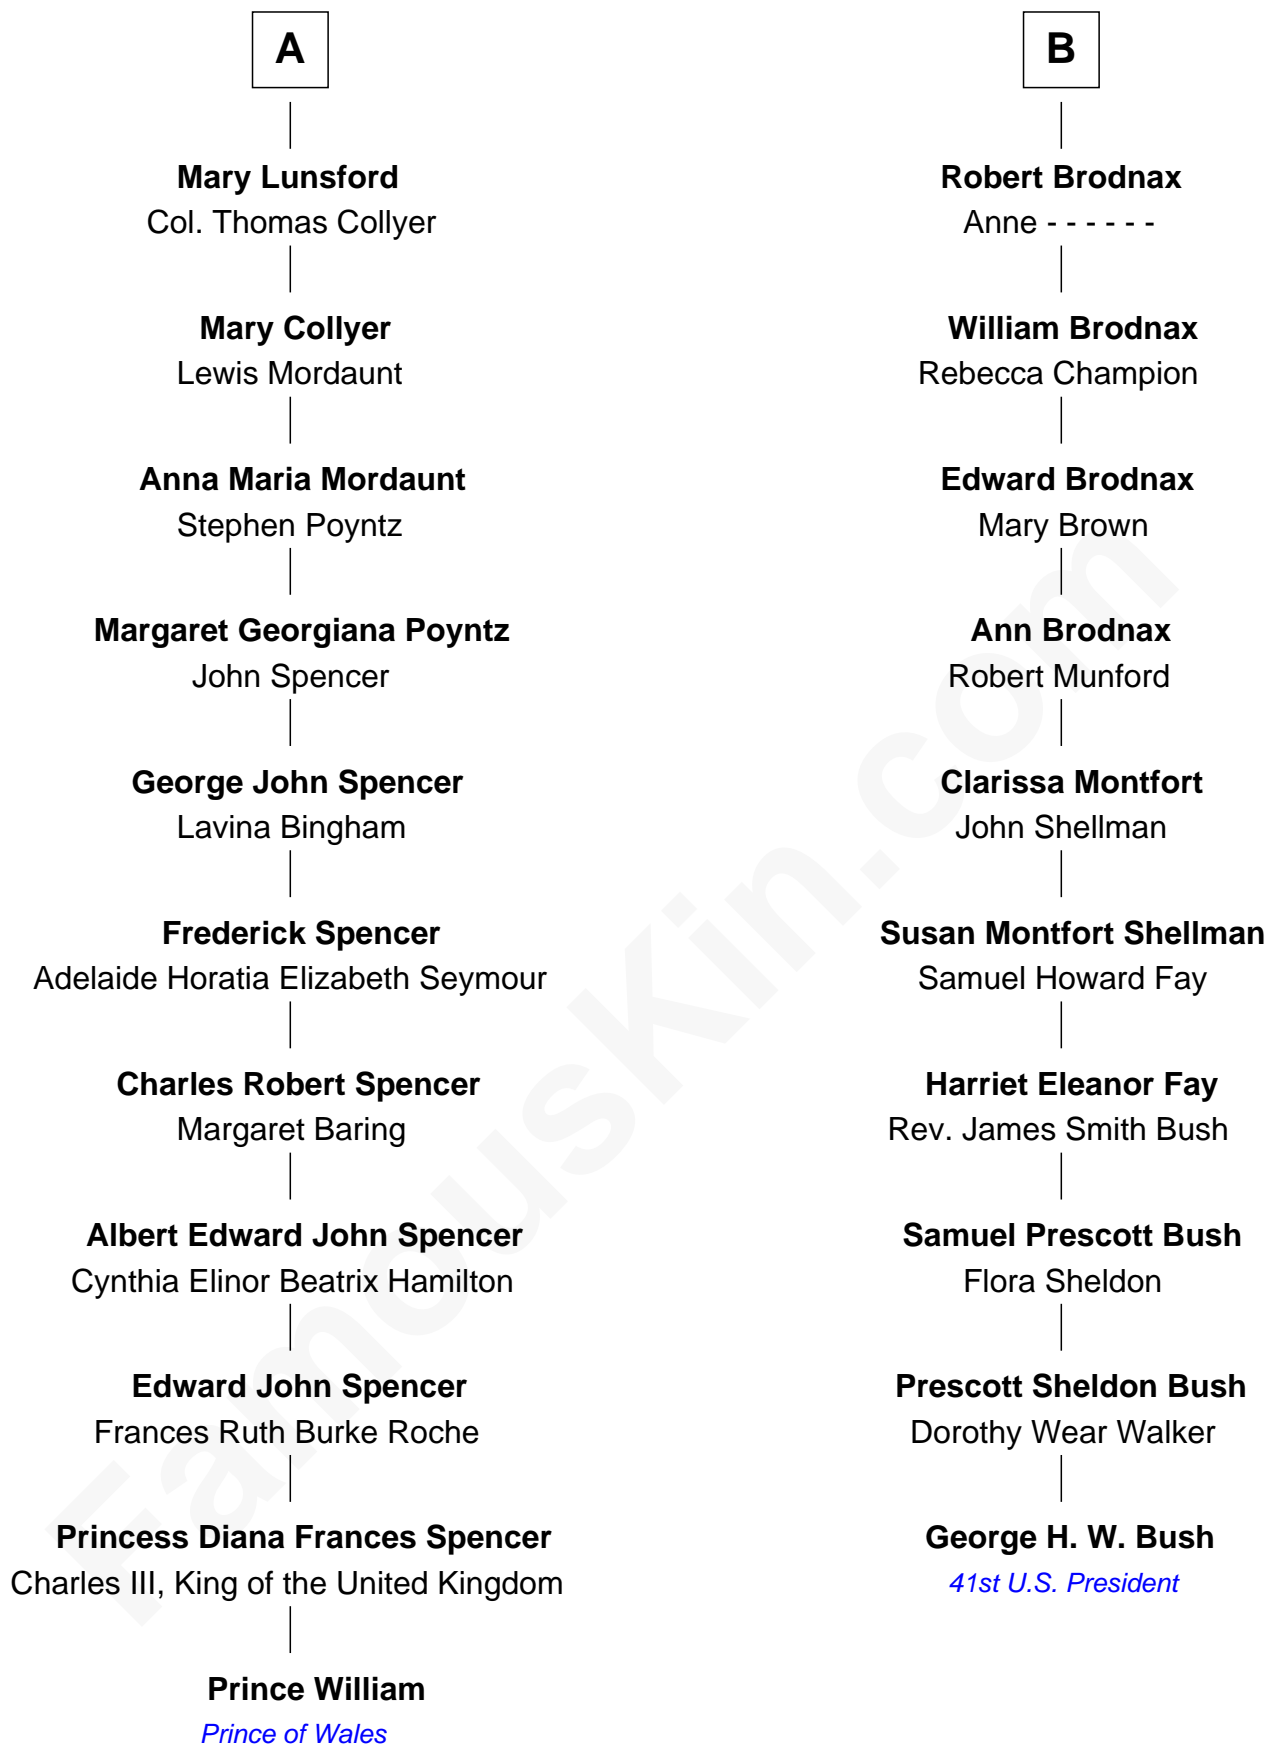

William photo by [InSapphoWeTrust](#) (CC BY-SA 2.0)