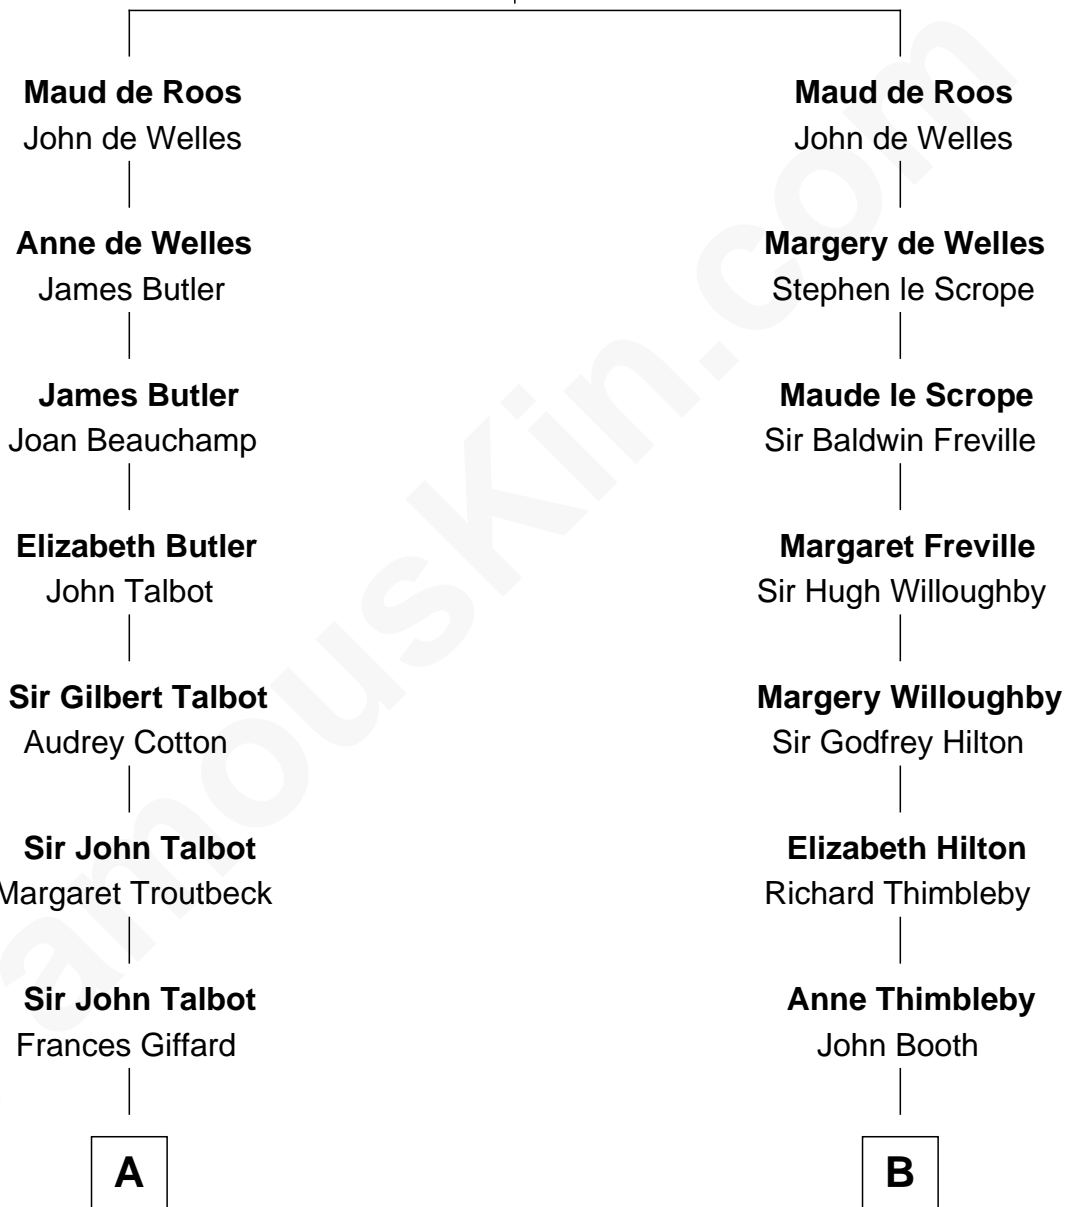

FamousKin.com Relationship Chart of

Prince William

Prince of Wales

20th cousin 1 time removed of

George H. W. Bush

41st U.S. President

Sir William de Ros
Margery de Badlesmere

C

Elizabeth Bowes-Lyon

George VI, King of the United Kingdom

Elizabeth II, Queen of the United Kingdom

Prince Philip of Edinburgh

Charles III, King of the United Kingdom

Princess Diana Frances Spencer

Prince William

Prince of Wales

D

Samuel Howard Fay

Susan Montfort Shellman

Harriet Eleanor Fay

Rev. James Smith Bush

Samuel Prescott Bush

Flora Sheldon

Prescott Sheldon Bush

Dorothy Wear Walker

George H. W. Bush

41st U.S. President