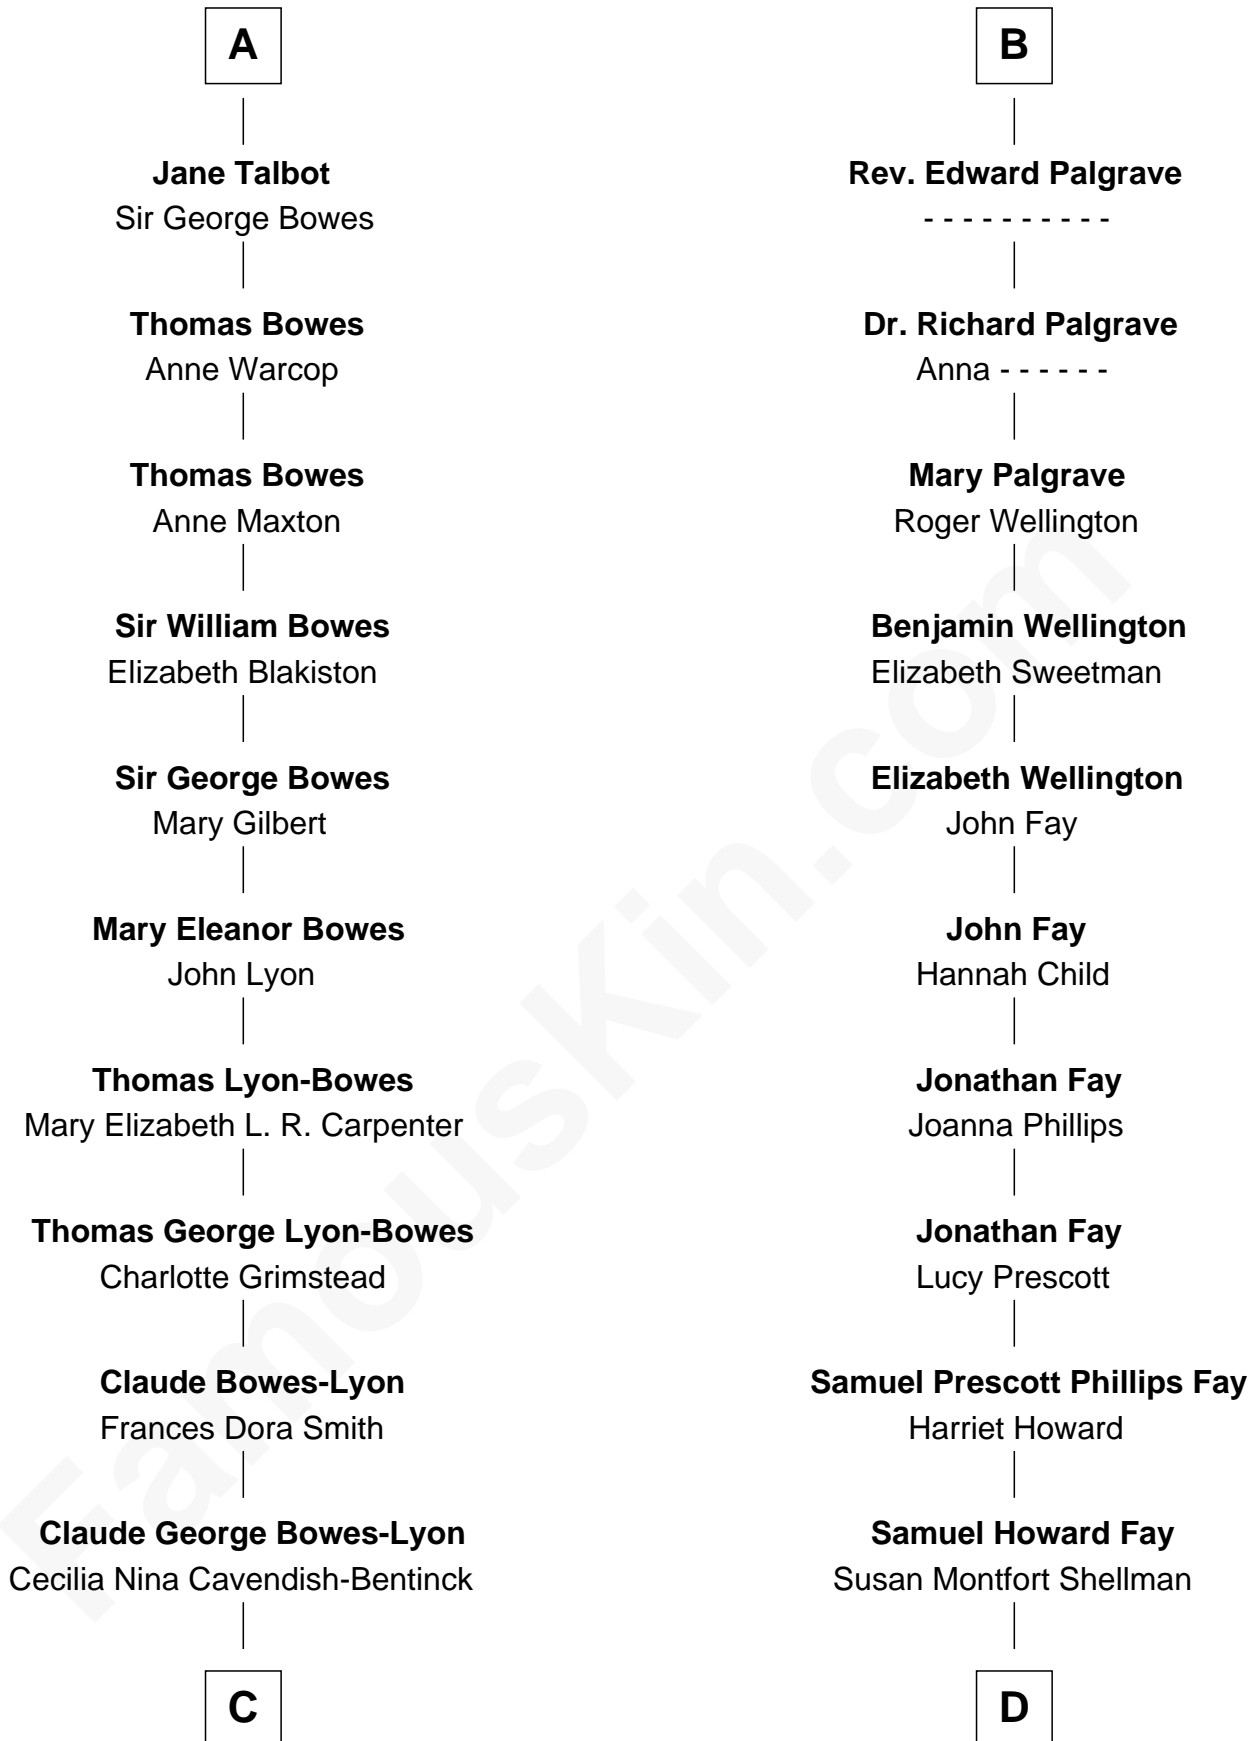

# FamousKin.com Relationship Chart of

**Prince William**

*Prince of Wales*

20th cousin of

**George H. W. Bush**

*41st U.S. President*

**Richard Fitzalan**  
Eleanor Plantagenet

**C**

**Elizabeth Bowes-Lyon**

George VI, King of the United Kingdom

**Elizabeth II, Queen of the United Kingdom**

Prince Philip of Edinburgh

**Charles III, King of the United Kingdom**

Princess Diana Frances Spencer

**Prince William**

*Prince of Wales*

**D**

**Harriet Eleanor Fay**

Rev. James Smith Bush

**Samuel Prescott Bush**

Flora Sheldon

**Prescott Sheldon Bush**