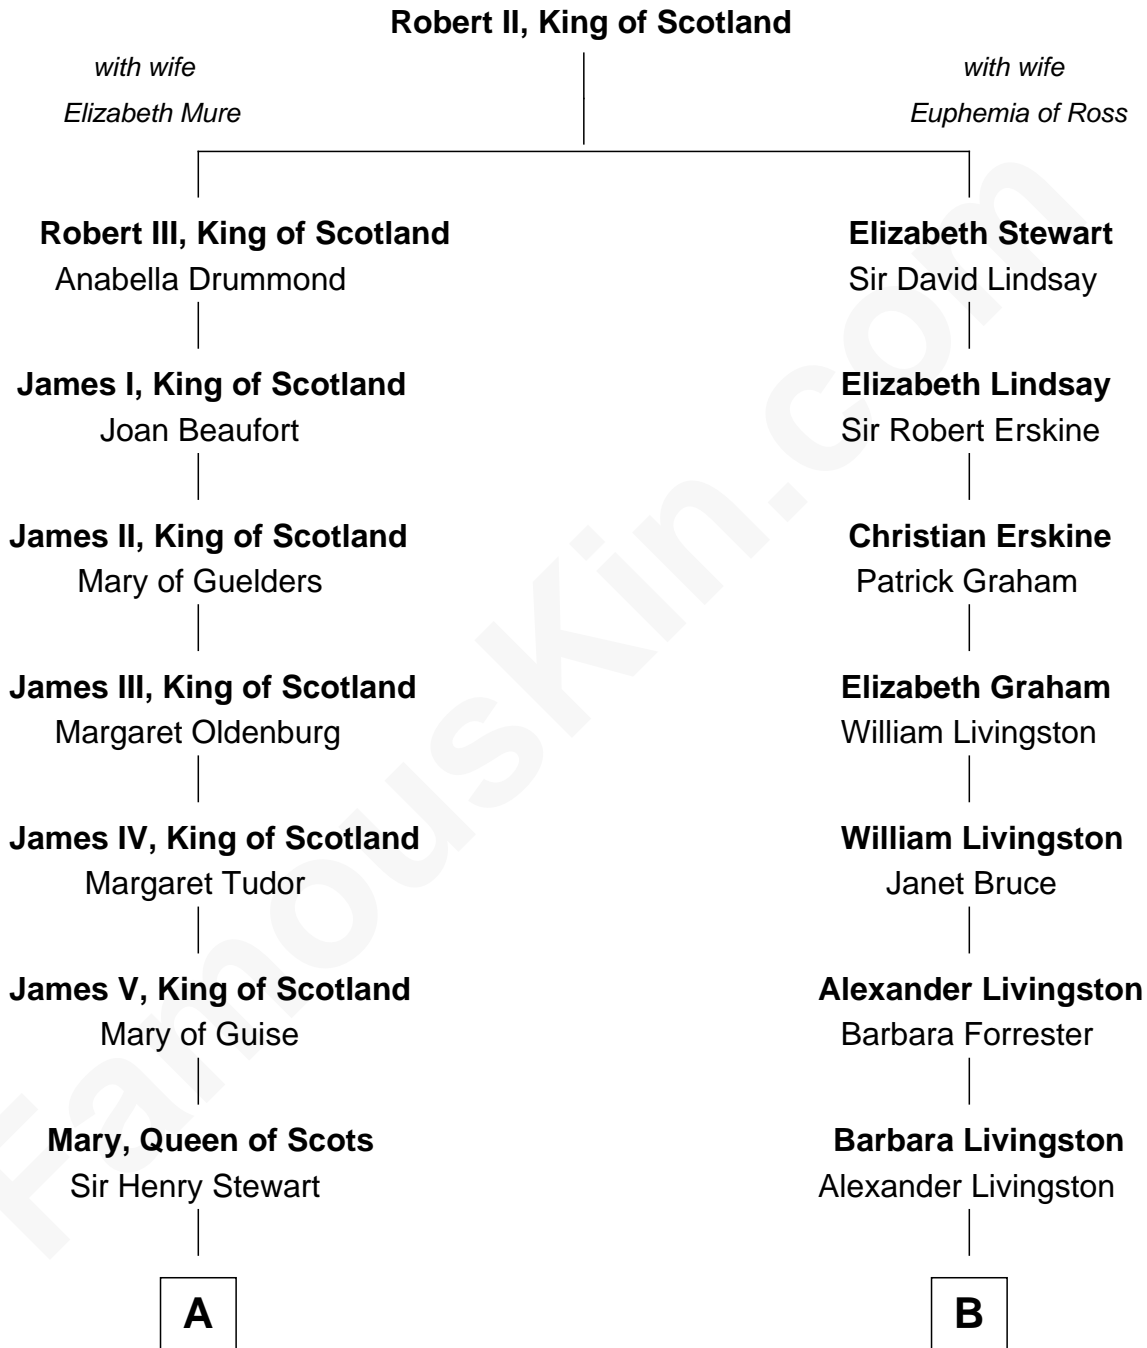

**FamousKin.com**  
**Relationship Chart of**  
**Prince William**  
*Prince of Wales*

18th cousin 2 times removed of  
**George H. W. Bush**  
*41st U.S. President*

**C**

**Albert Edward John Spencer**  
Cynthia Elinor Beatrix Hamilton

**Edward John Spencer**  
Frances Ruth Burke Roche

**Princess Diana Frances Spencer**  
Charles III, King of the United Kingdom

**Prince William**  
*Prince of Wales*

**D**

**Prescott Sheldon Bush**  
Dorothy Wear Walker

**George H. W. Bush**  
*41st U.S. President*

FamousKin.com