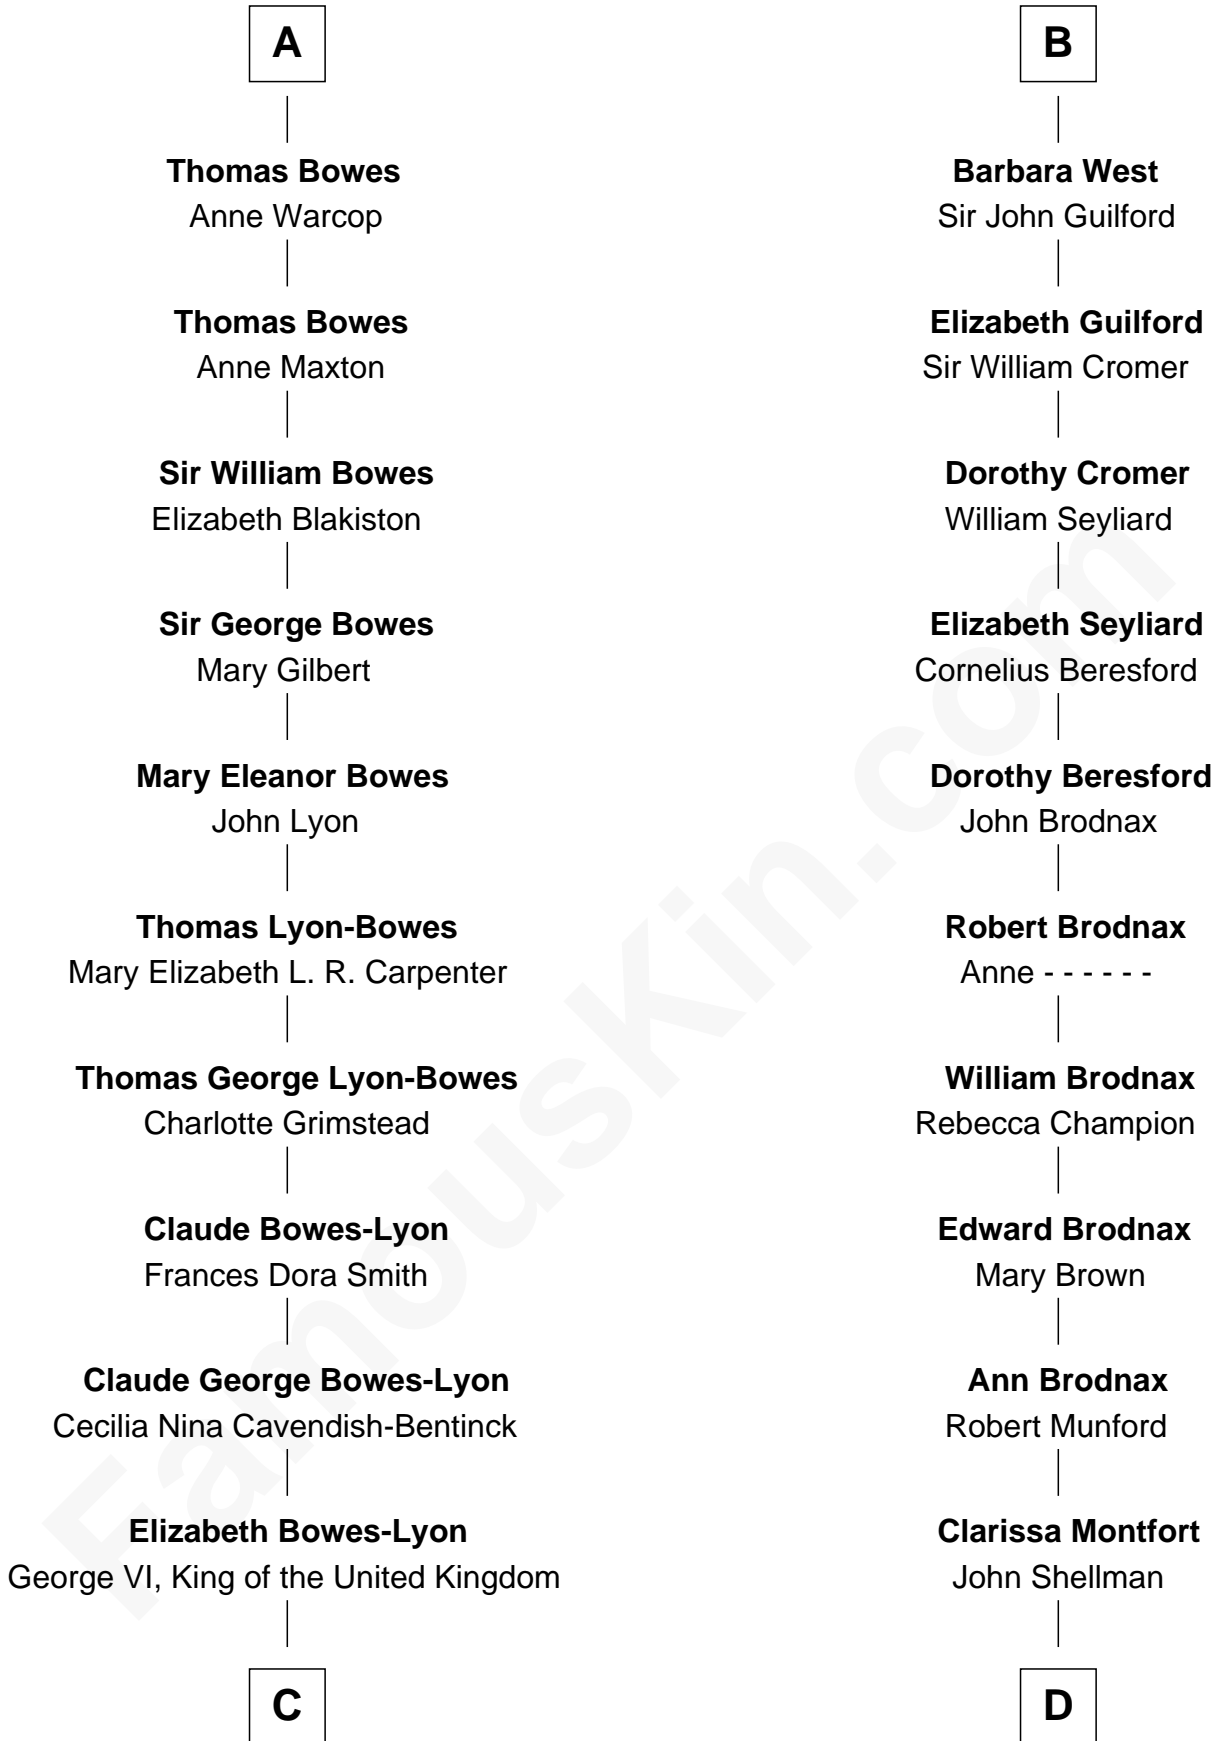

FamousKin.com
Relationship Chart of
Prince William
Prince of Wales

19th cousin 2 times removed of
George H. W. Bush
41st U.S. President

Sir Ralph de Greystoke
 Alice de Audley

Sir William de Greystoke
 Joan FitzHenry

Sir Ralph de Greystoke
 Katherine de Clifford

Joan de Greystoke
 Sir William Bowes

Sir William Bowes
 Maud FitzHugh

Sir Ralph Bowes
 Margery Conyers

Richard Bowes
 Elizabeth Aske

Sir George Bowes
 Jane Talbot

A

Sir William de Greystoke
 Joan FitzHenry

Sir Ralph de Greystoke
 Katherine de Clifford

Maud de Greystoke
 Eudo de Welles

Sir Lionel de Welles
 Joan de Waterton

Eleanor de Welles
 Sir Thomas Hoo

Anne Hoo
 Sir Roger Copley

Eleanor Copley
 Sir Thomas West

B

C

Elizabeth II, Queen of the United Kingdom

Prince Philip of Edinburgh

Charles III, King of the United Kingdom

Princess Diana Frances Spencer

Prince William