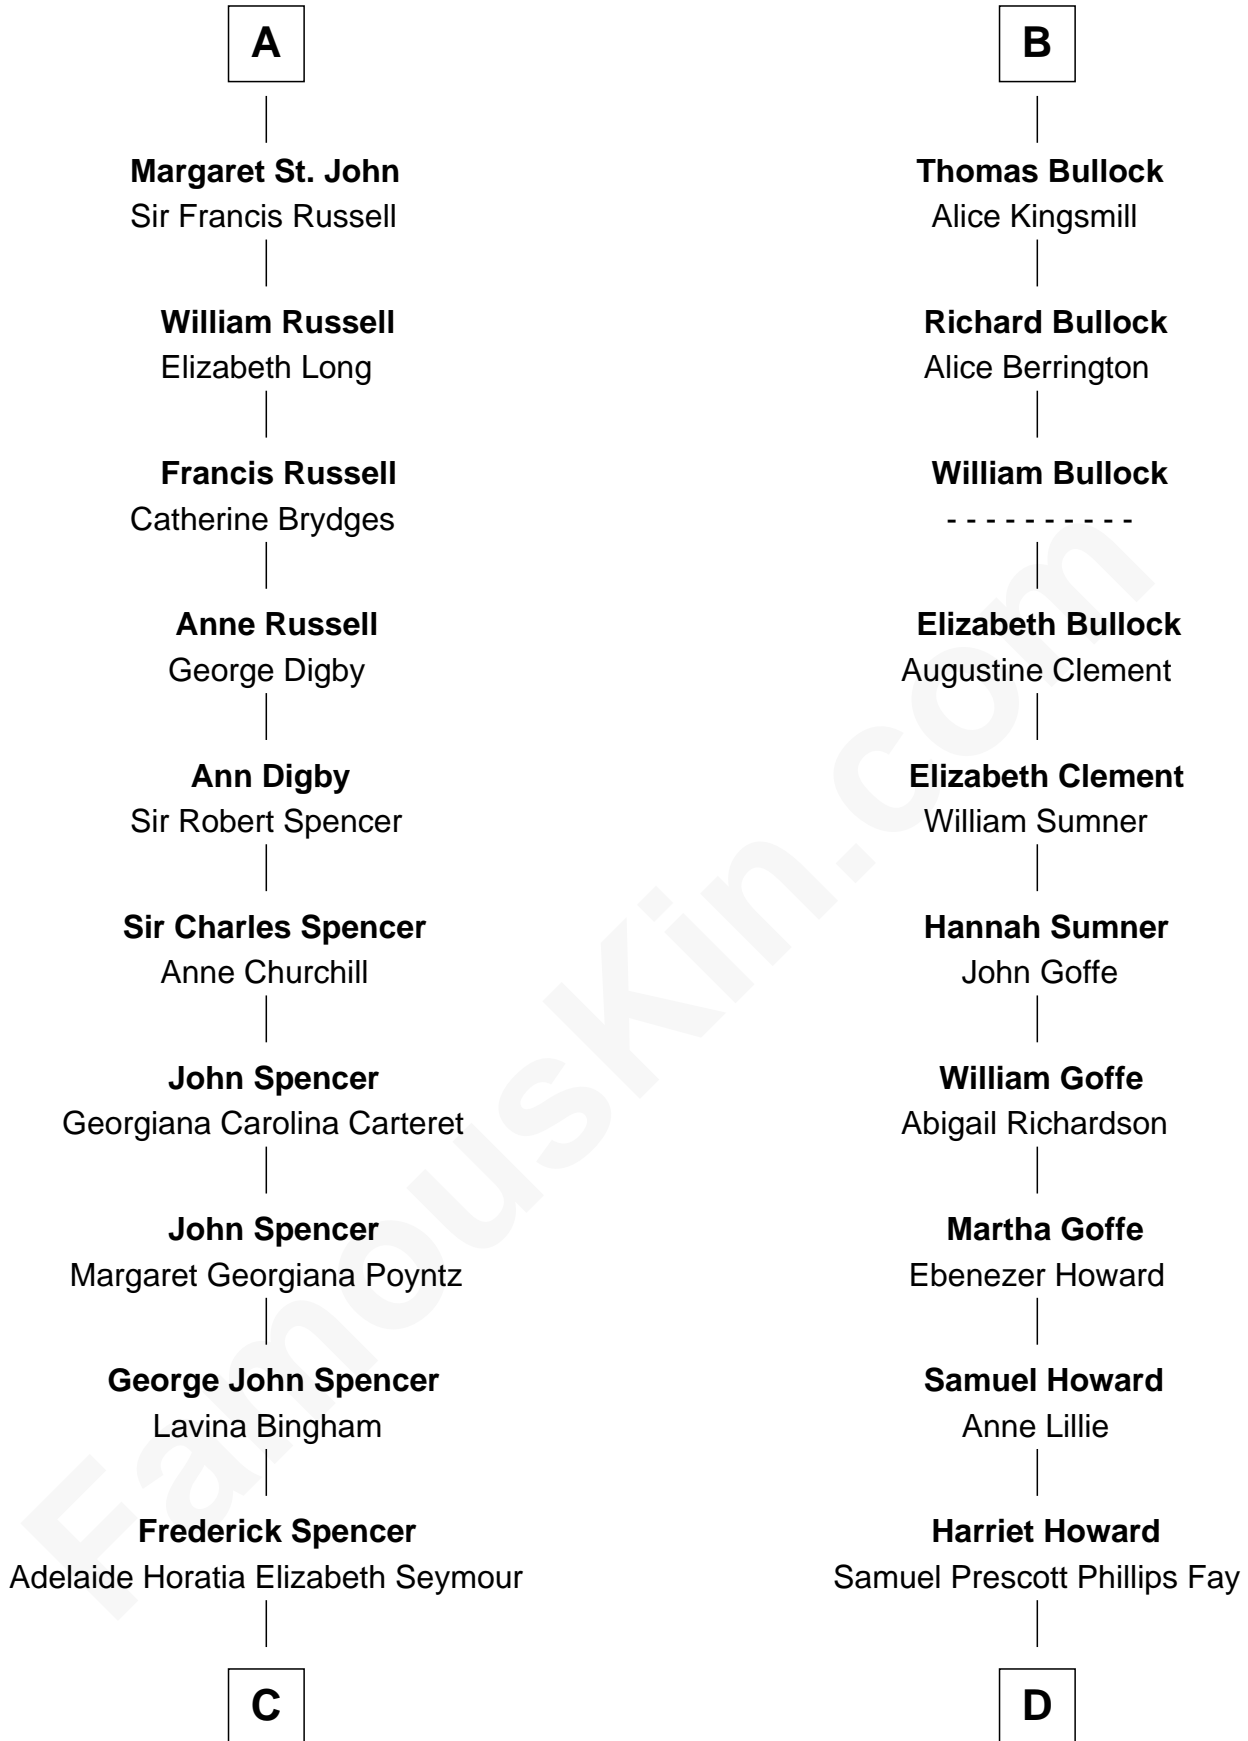

FamousKin.com Relationship Chart of

Prince William

Prince of Wales

21st cousin of

George H. W. Bush

41st U.S. President

Sir Robert d'Ufford

C

Charles Robert Spencer

Margaret Baring

Albert Edward John Spencer

Cynthia Elinor Beatrix Hamilton

Edward John Spencer

Frances Ruth Burke Roche

Princess Diana Frances Spencer

Charles III, King of the United Kingdom