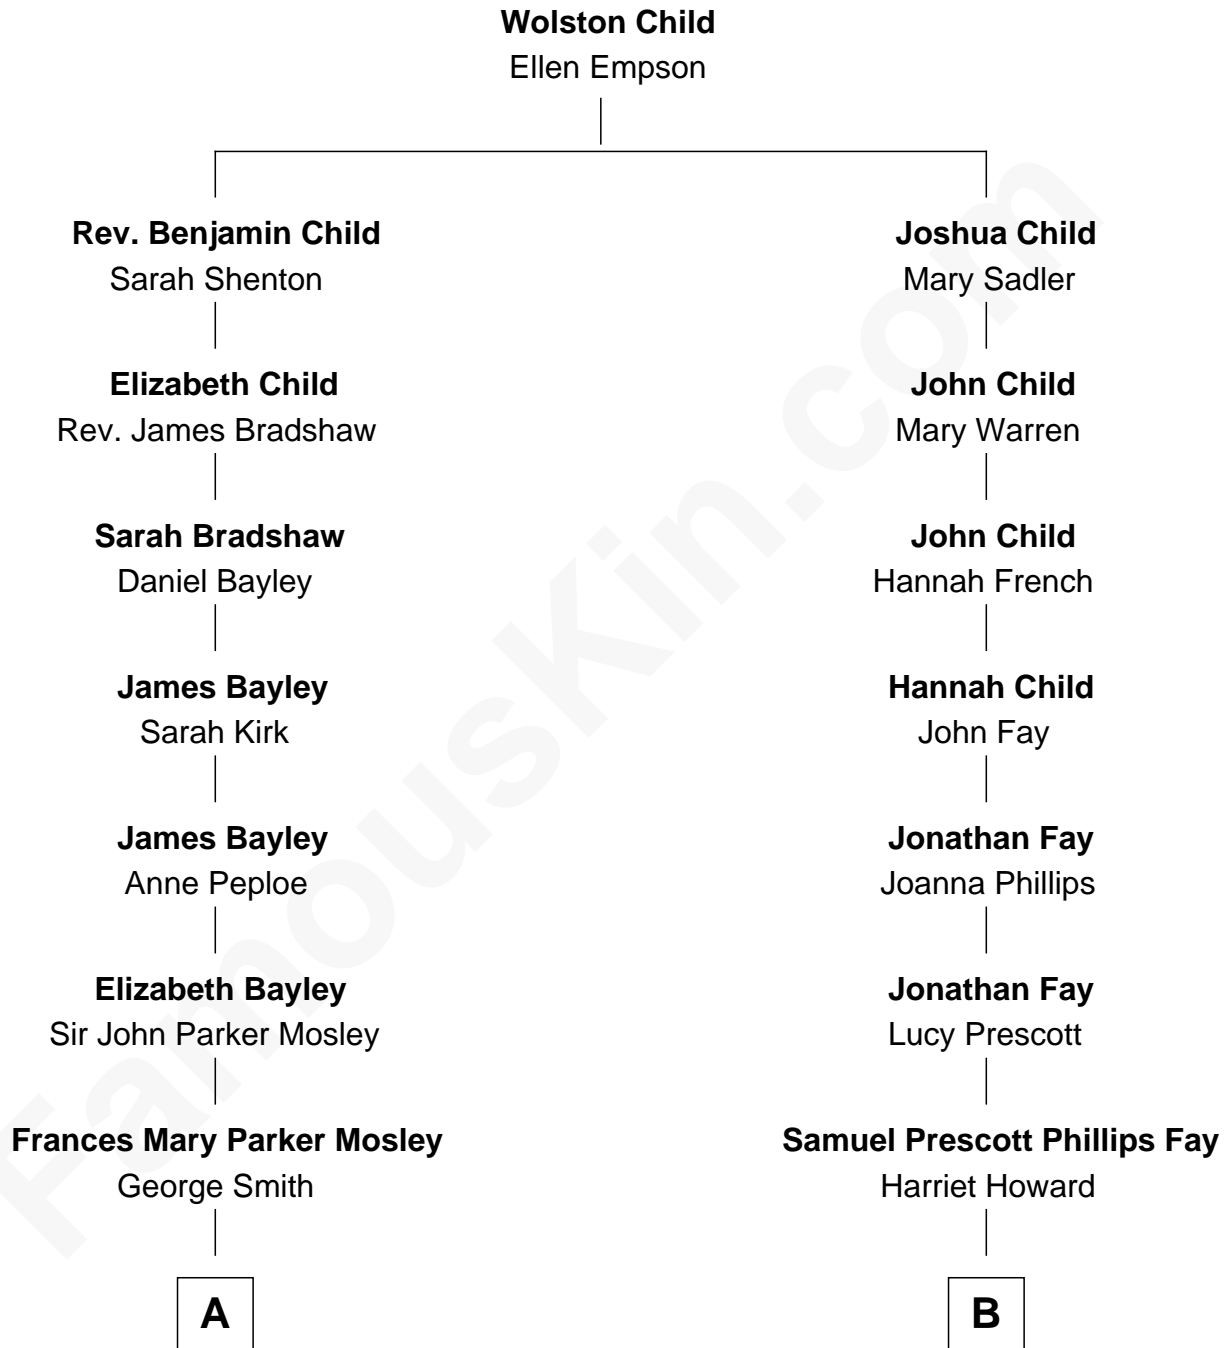

**FamousKin.com**  
**Relationship Chart of**  
**Prince William**  
*Prince of Wales*

11th cousin 2 times removed of  
**George H. W. Bush**  
*41st U.S. President*

**A**

**Oswald Smith**  
Henrietta Mildred Hodgson

**Frances Dora Smith**  
Claude Bowes-Lyon

**Claude George Bowes-Lyon**  
Cecilia Nina Cavendish-Bentinck

**Elizabeth Bowes-Lyon**  
George VI, King of the United Kingdom

**Elizabeth II, Queen of the United Kingdom**  
Prince Philip of Edinburgh

**Charles III, King of the United Kingdom**  
Princess Diana Frances Spencer

**Prince William**  
*Prince of Wales*

**B**

**Samuel Howard Fay**  
Susan Montfort Shellman

**Harriet Eleanor Fay**  
Rev. James Smith Bush

**Samuel Prescott Bush**  
Flora Sheldon

**Prescott Sheldon Bush**  
Dorothy Wear Walker

**George H. W. Bush**  
*41st U.S. President*