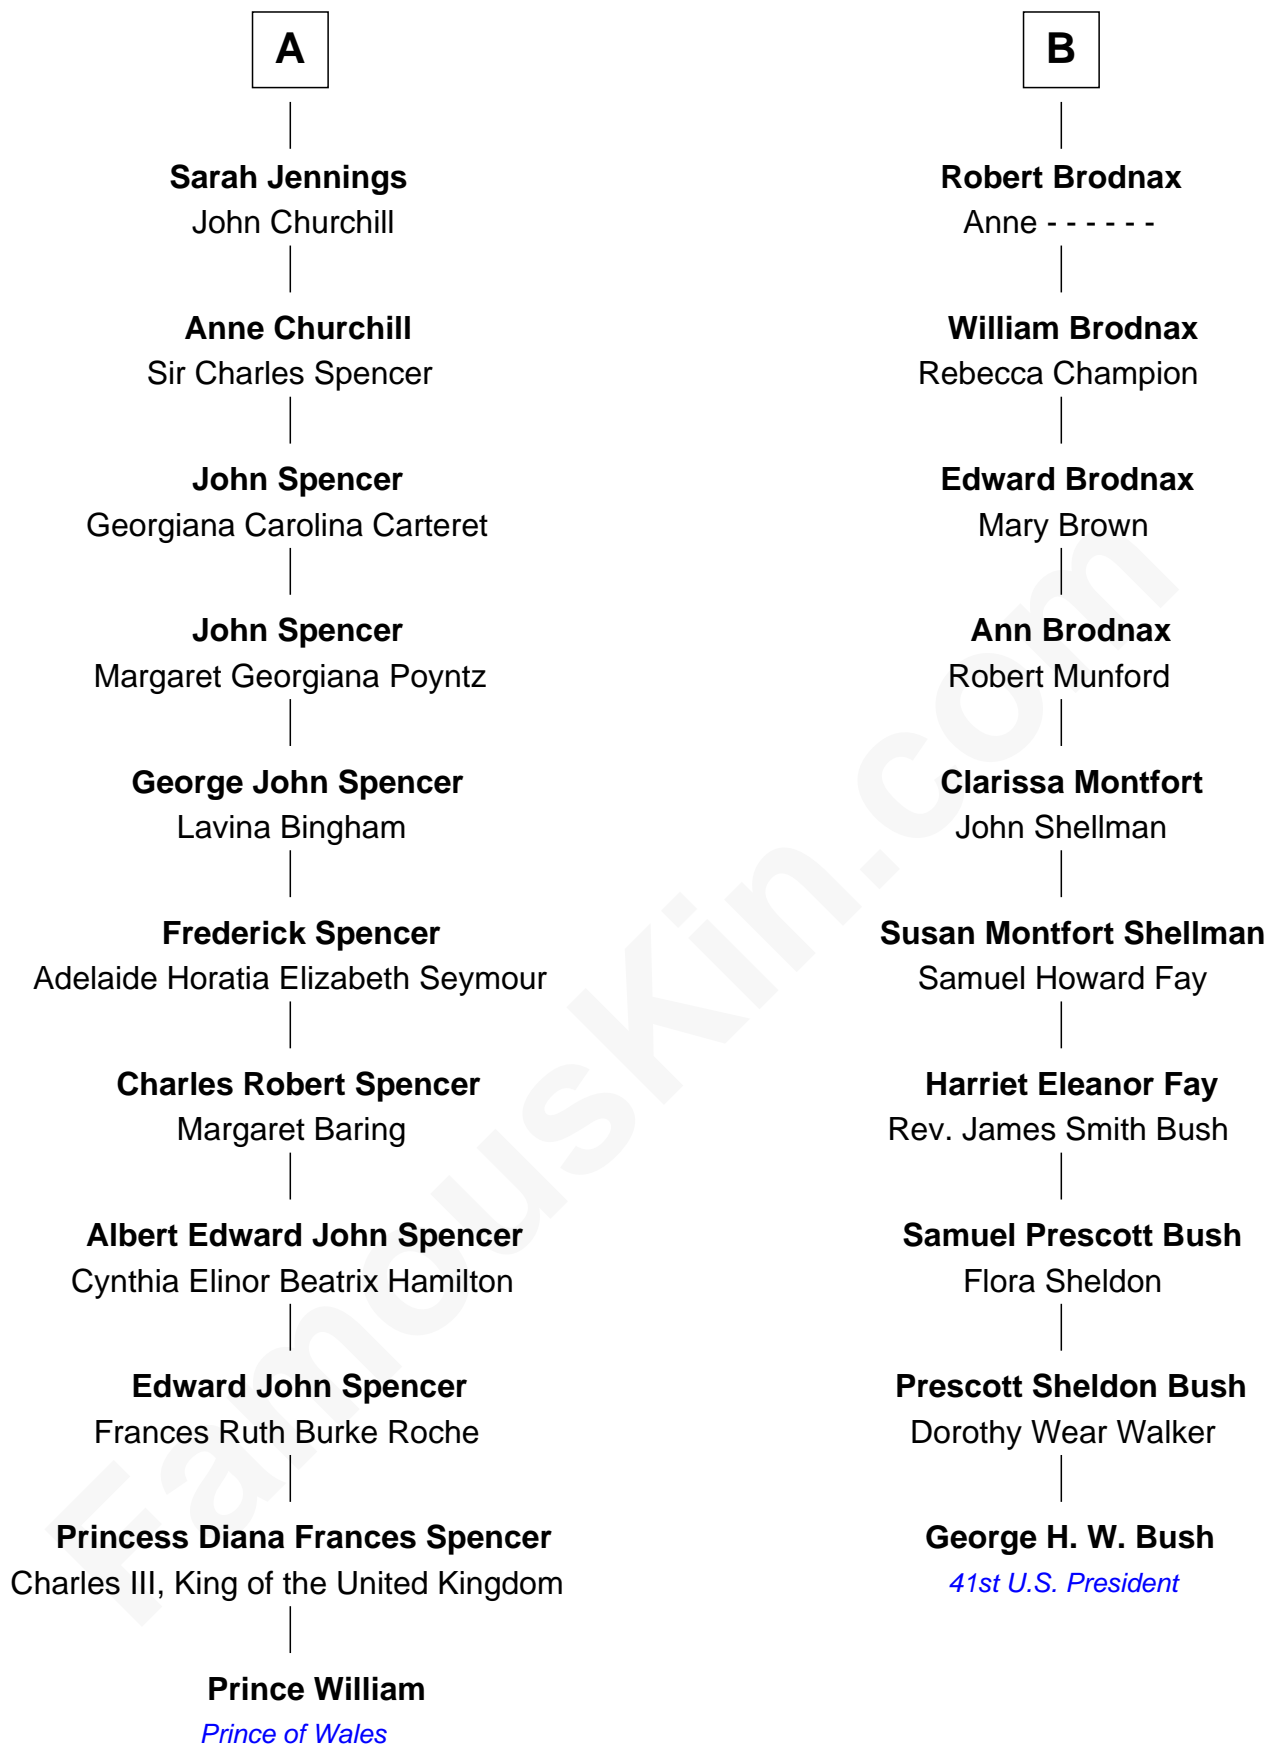

# FamousKin.com Relationship Chart of

**Prince William**

*Prince of Wales*

16th cousin 1 time removed of

**George H. W. Bush**

*41st U.S. President*

**Sir John Howard**  
Katherine Moleyns

**Sir Thomas Howard**

Sir William Thornhurst

**Sir Gifford Thornhurst**

Susanna Temple

**Frances Thornhurst**

Richard Jennings

**A**

**Isabel Howard**

Sir Robert Mortimer

**Elizabeth Mortimer**

George Guilford

**Sir John Guilford**

Barbara West

**Elizabeth Guilford**

Sir William Cromer

**Dorothy Cromer**

William Seyliard

**Elizabeth Seyliard**

Cornelius Beresford

**Dorothy Beresford**

John Brodnax

**B**

William photo by [InSapphoWeTrust](#) (CC BY-SA 2.0)