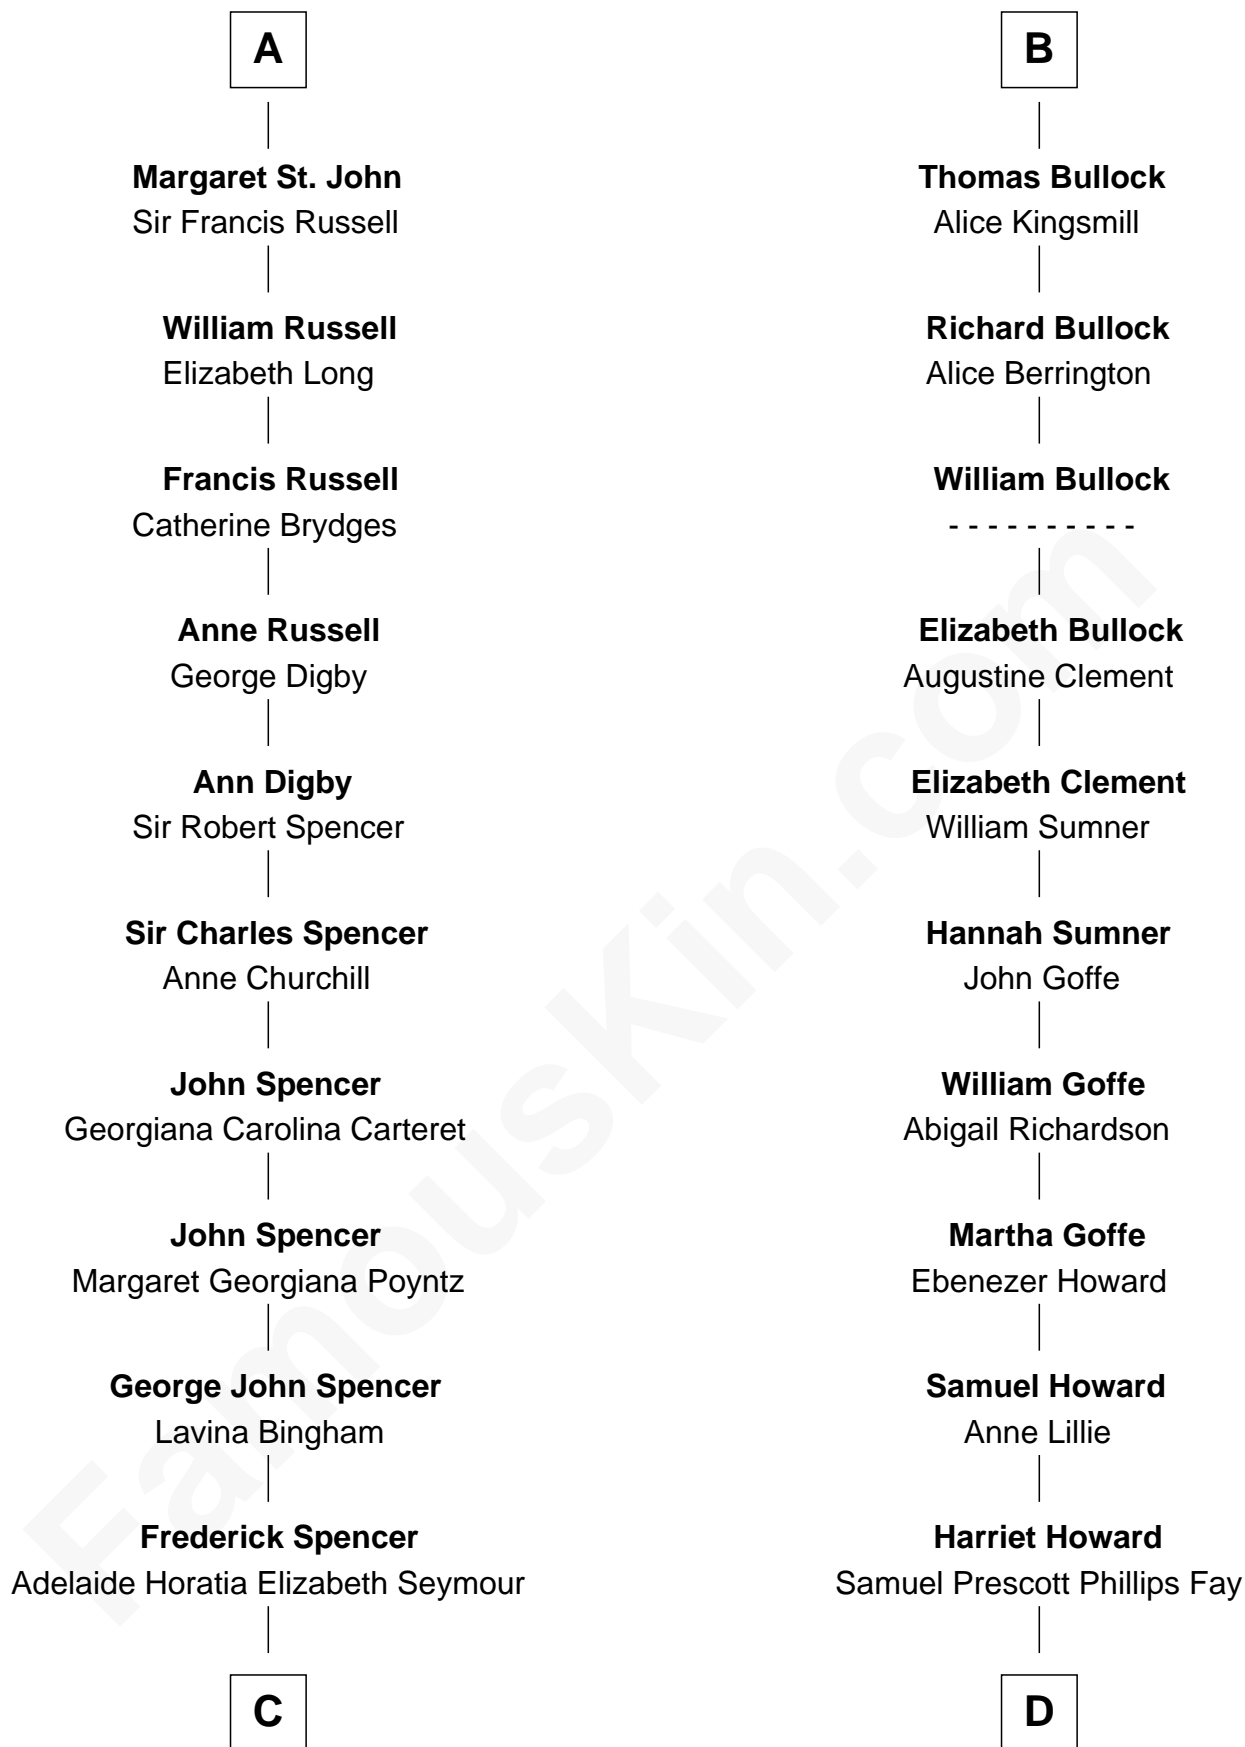

FamousKin.com Relationship Chart of

Prince William

Prince of Wales

21st cousin of

George H. W. Bush

41st U.S. President

Sir Robert de Bois

Christian le Latimer

C

Charles Robert Spencer

Margaret Baring

Albert Edward John Spencer

Cynthia Elinor Beatrix Hamilton

Edward John Spencer

Frances Ruth Burke Roche

Princess Diana Frances Spencer

Charles III, King of the United Kingdom

Prince William

Prince of Wales

D

Samuel Howard Fay

Susan Montfort Shellman

Harriet Eleanor Fay

Rev. James Smith Bush