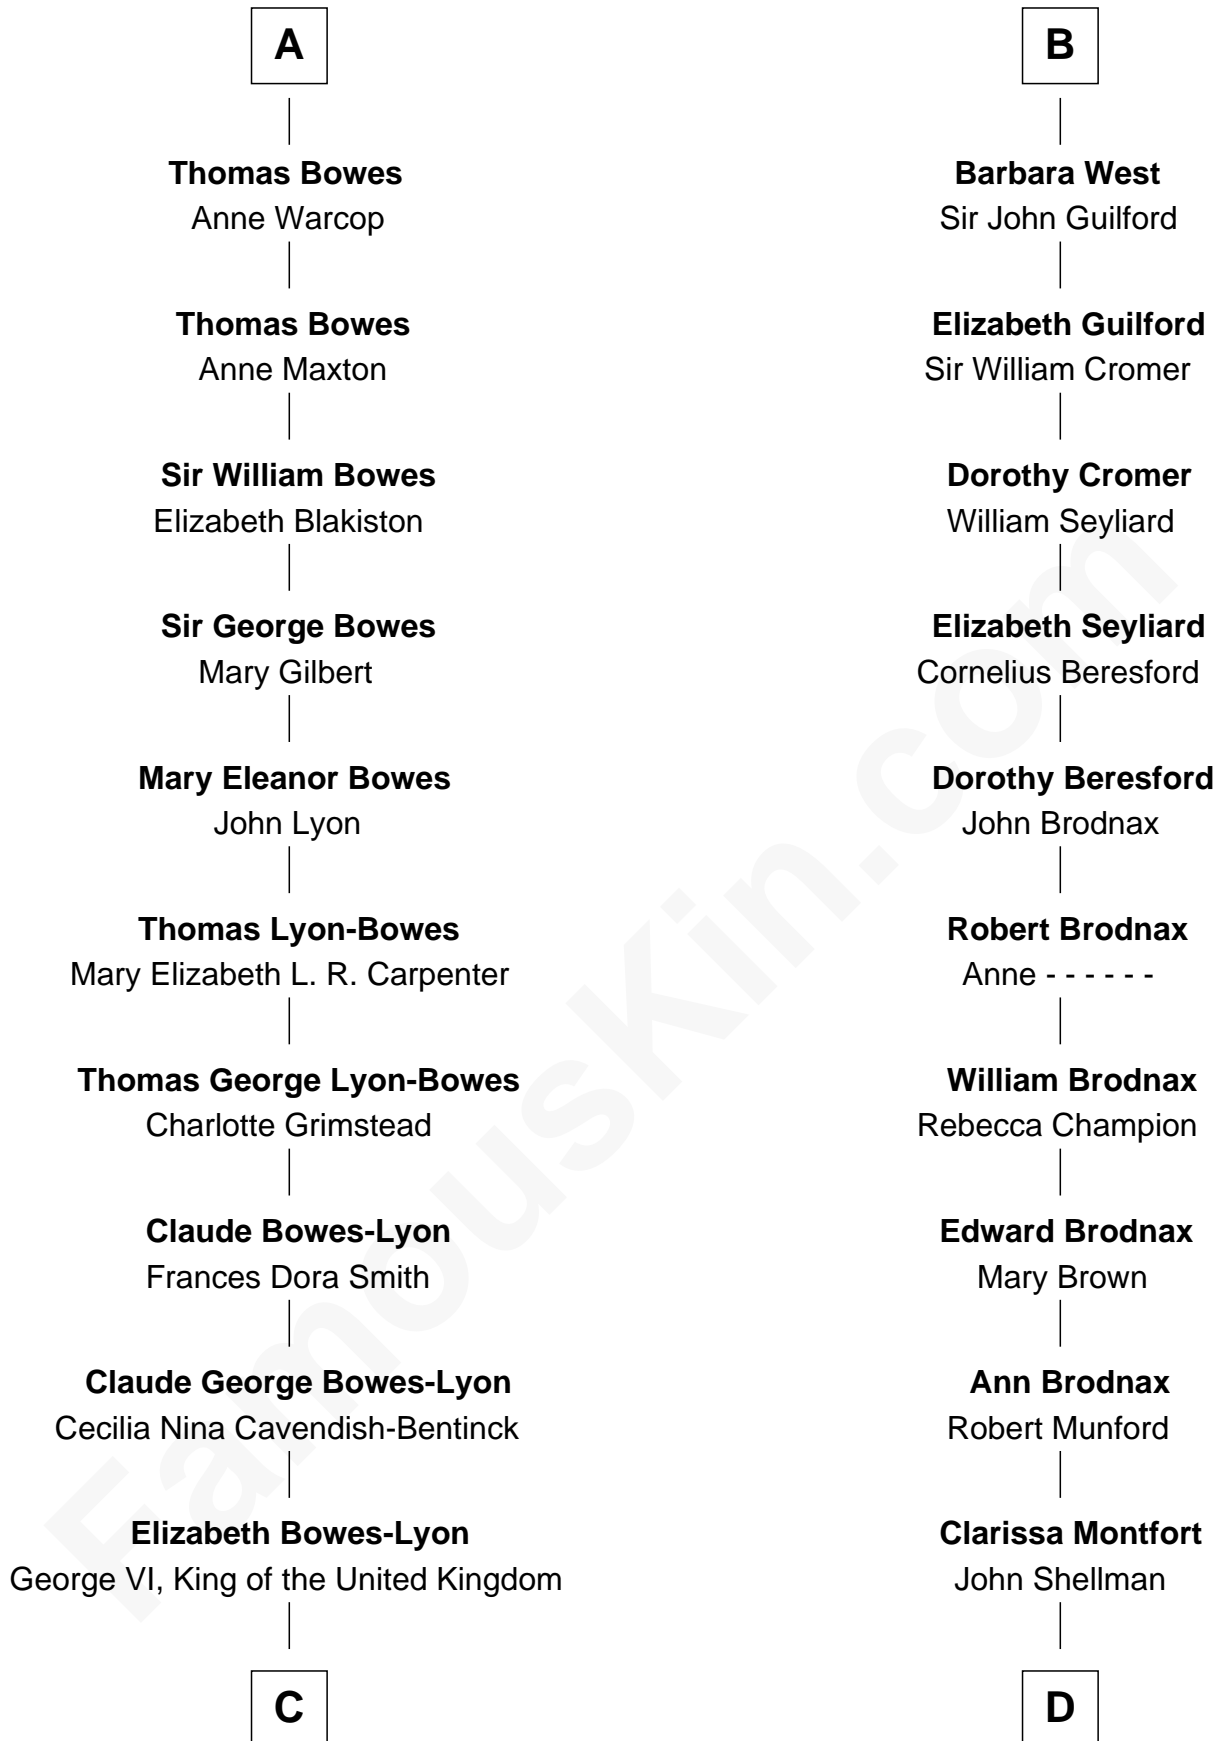

FamousKin.com
Relationship Chart of
Prince William
Prince of Wales

19th cousin 2 times removed of

George H. W. Bush
41st U.S. President

Sir Henry FitzHugh

Joan FitzHenry
 Sir William de Greystoke

Sir Ralph de Greystoke
 Katherine de Clifford

Joan de Greystoke
 Sir William Bowes

Sir William Bowes
 Maud FitzHugh

Sir Ralph Bowes
 Margery Conyers

Richard Bowes
 Elizabeth Aske

Sir George Bowes
 Jane Talbot

A

Joan FitzHenry
 Sir William de Greystoke

Sir Ralph de Greystoke
 Katherine de Clifford

Maud de Greystoke
 Eudo de Welles

Sir Lionel de Welles
 Joan de Waterton

Eleanor de Welles
 Sir Thomas Hoo

Anne Hoo
 Sir Roger Copley

Eleanor Copley
 Sir Thomas West

B

C

Elizabeth II, Queen of the United Kingdom

Prince Philip of Edinburgh

Charles III, King of the United Kingdom

Princess Diana Frances Spencer

Prince William

Prince of Wales

D

Susan Montfort Shellman

Samuel Howard Fay