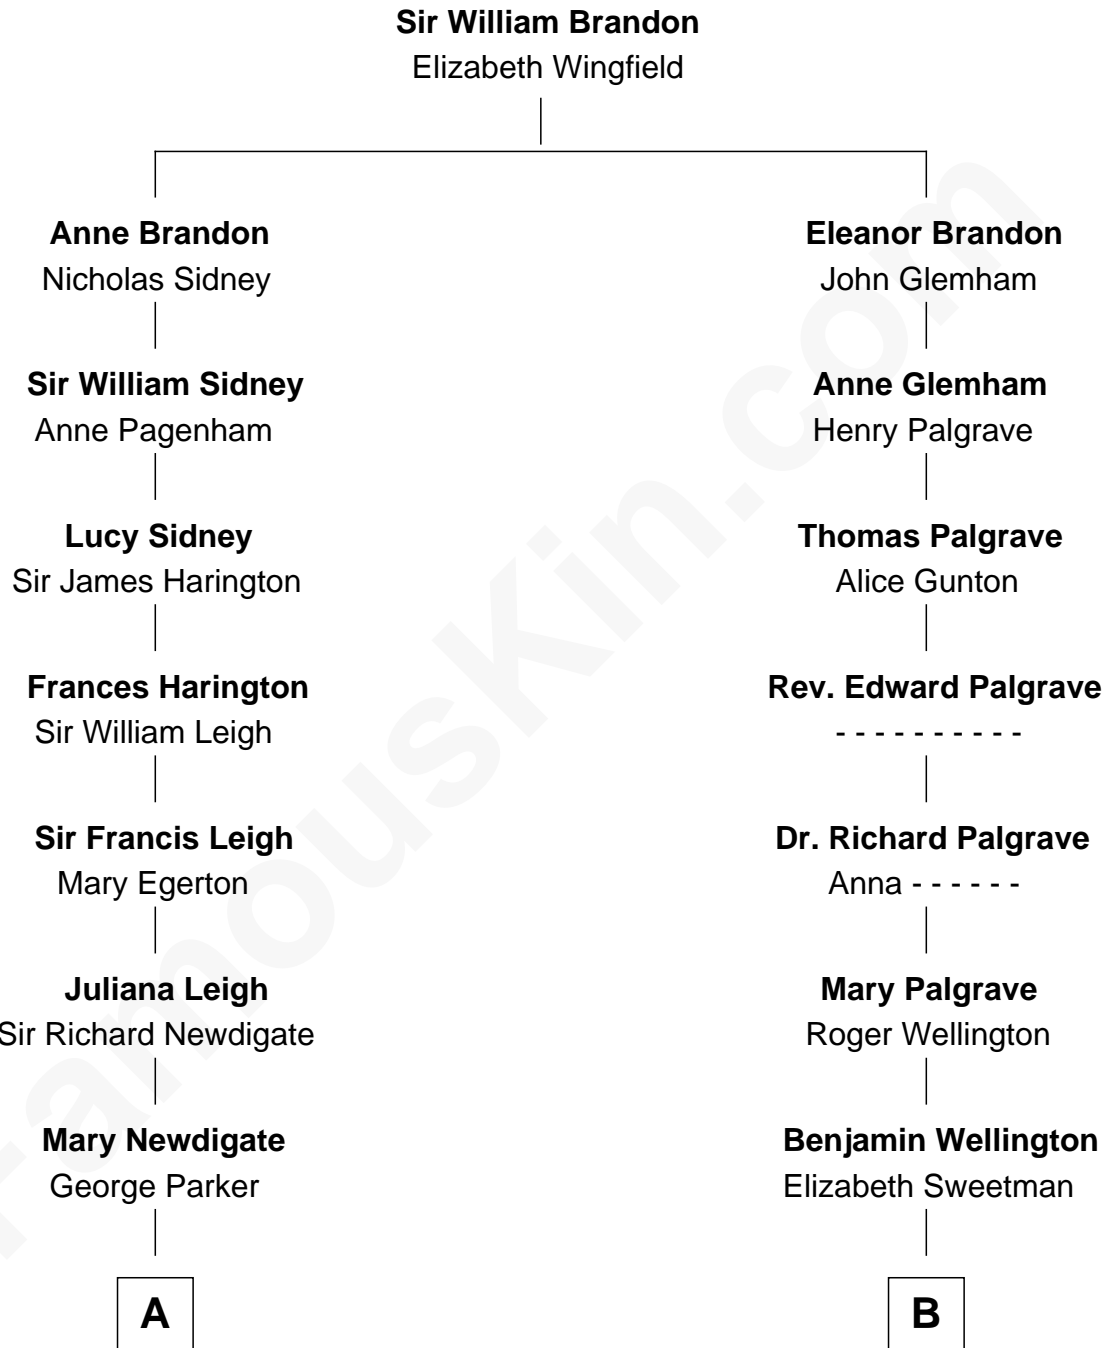

FamousKin.com

Relationship Chart of

Prince William

Prince of Wales

16th cousin 2 times removed of

George H. W. Bush
41st U.S. President

C

Princess Diana Frances Spencer
Charles III, King of the United Kingdom

Prince William
Prince of Wales

FamousKin.com