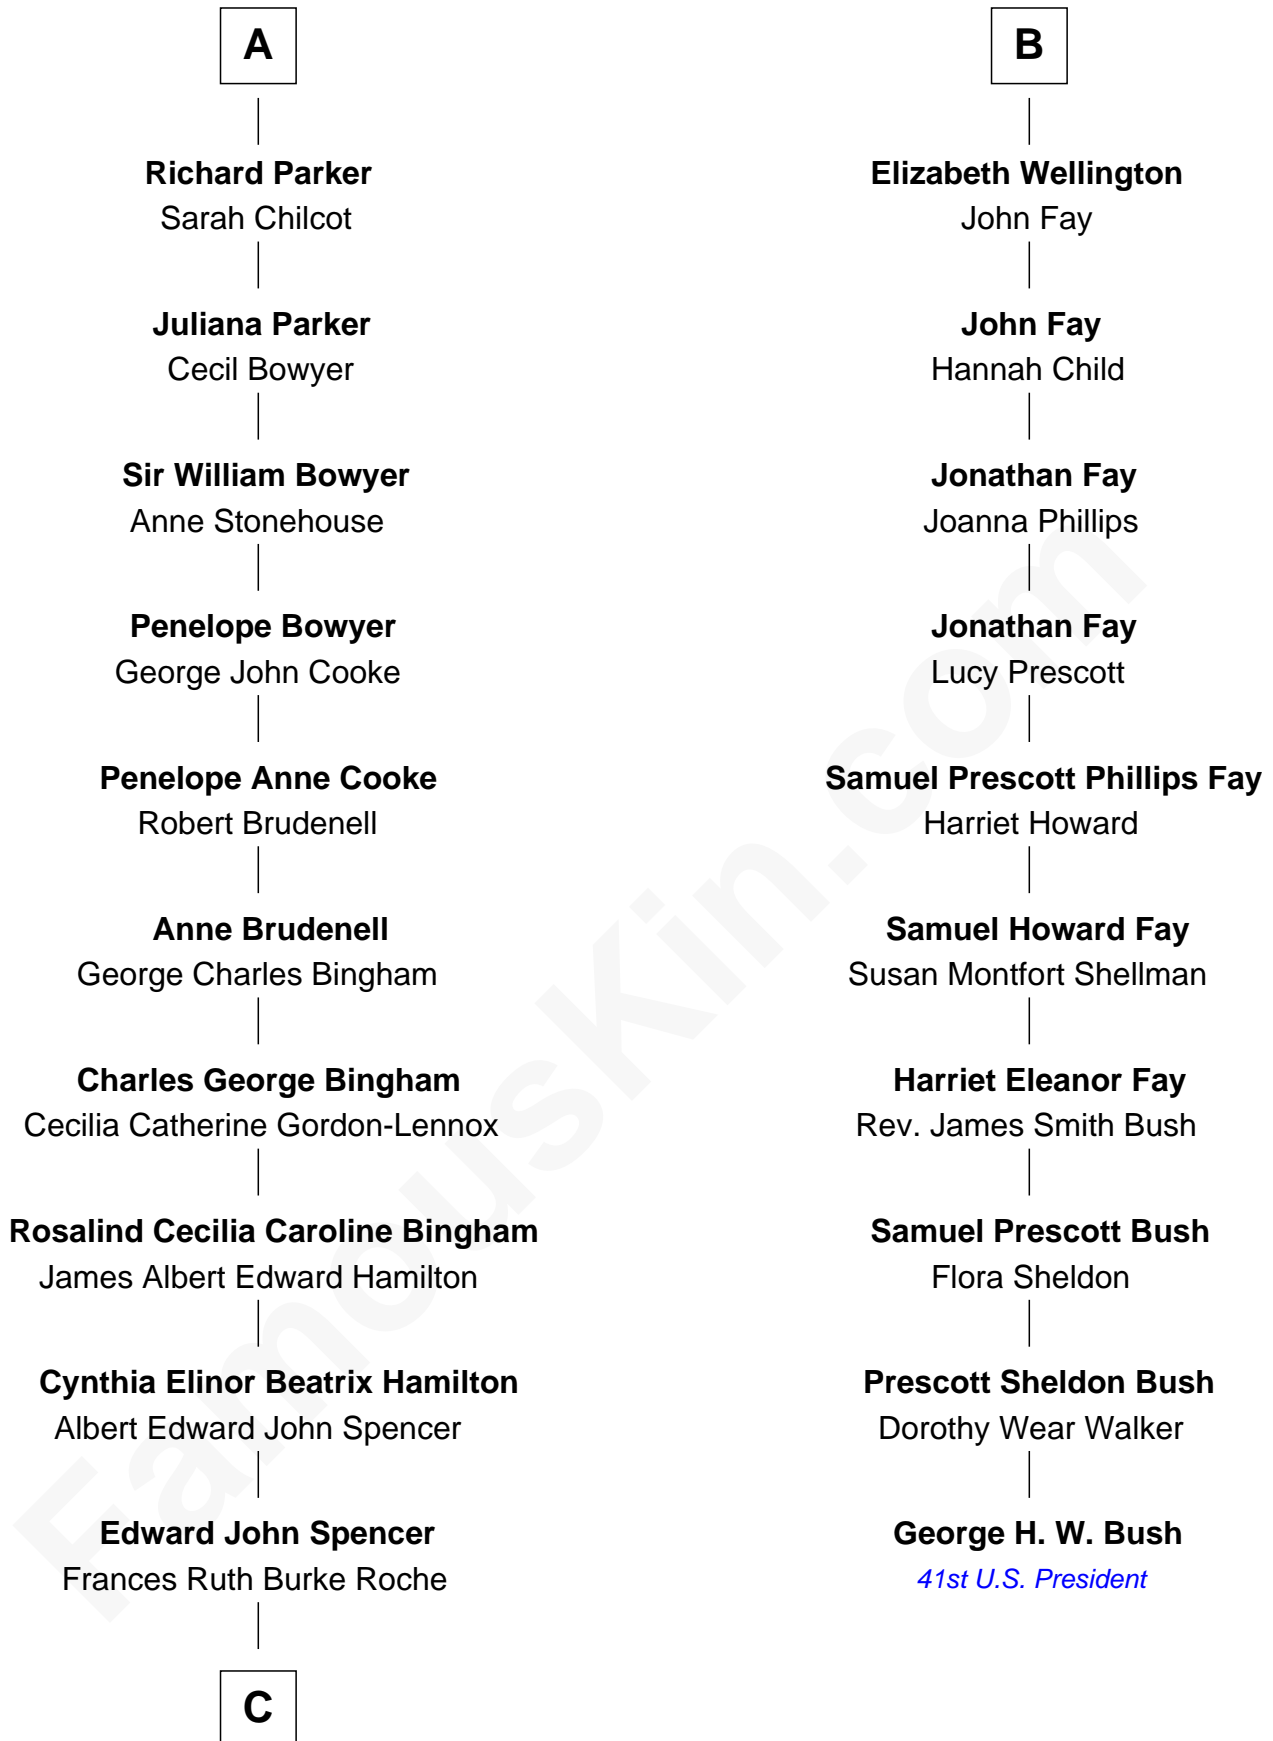

FamousKin.com

Relationship Chart of

Prince William

Prince of Wales

16th cousin 2 times removed of

George H. W. Bush
41st U.S. President

C

Princess Diana Frances Spencer
Charles III, King of the United Kingdom

Prince William
Prince of Wales

FamousKin.com