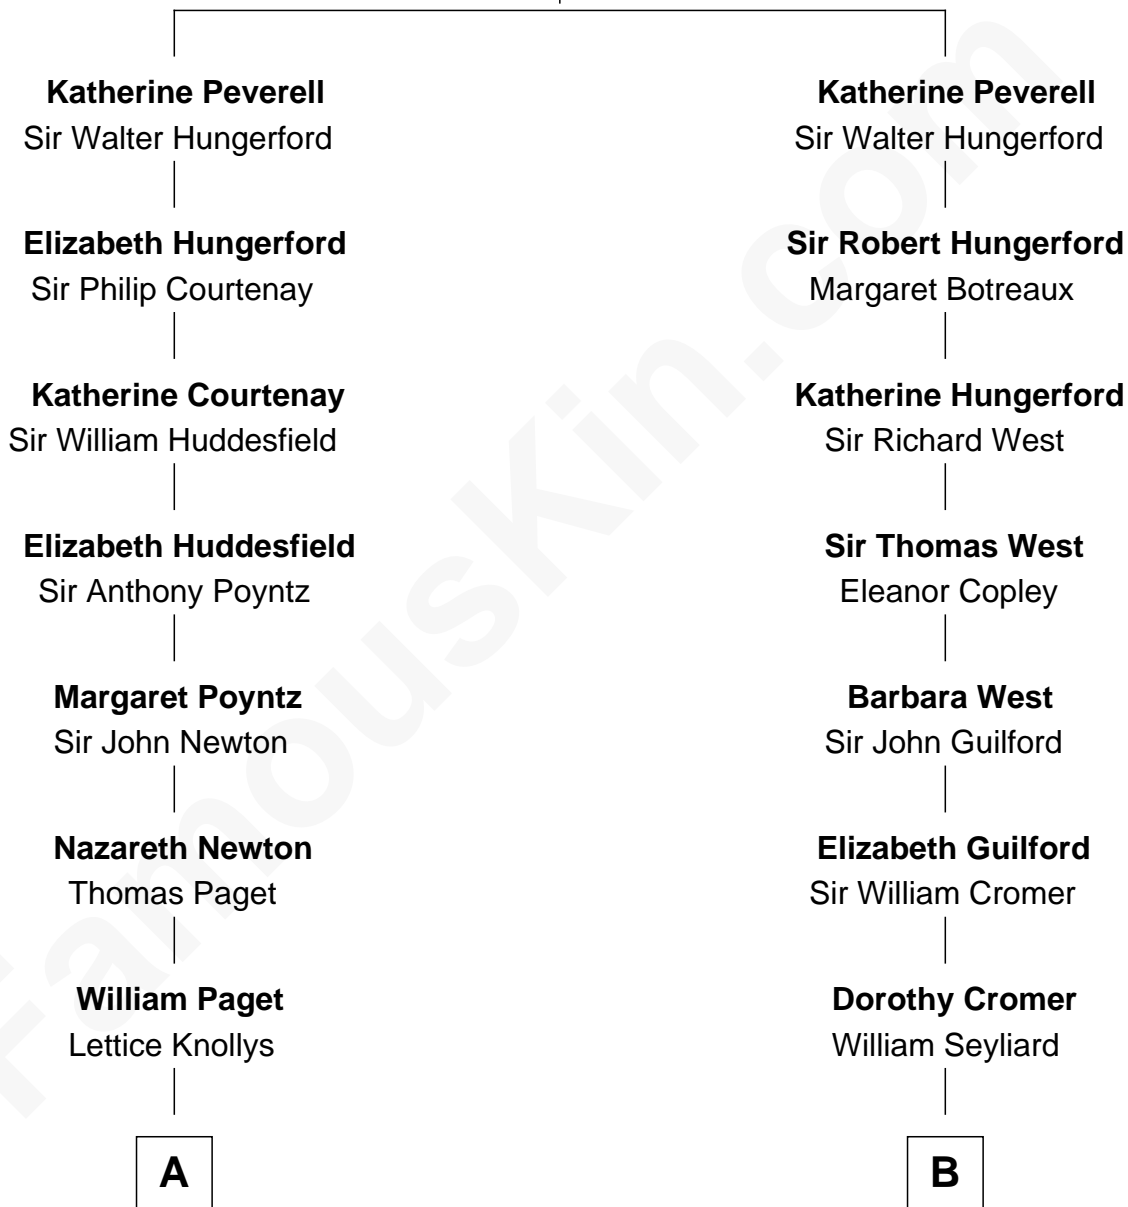

**FamousKin.com**  
**Relationship Chart of**  
**Prince William**  
*Prince of Wales*

18th cousin 1 time removed of

**George H. W. Bush**  
*41st U.S. President*

**Thomas Peverell**  
 Margaret Courtenay

**C**

**Edward John Spencer**  
Frances Ruth Burke Roche

**Princess Diana Frances Spencer**  
Charles III, King of the United Kingdom

**Prince William**  
*Prince of Wales*

**D**

**Prescott Sheldon Bush**  
Dorothy Wear Walker

**George H. W. Bush**  
*41st U.S. President*

FamousKin.com