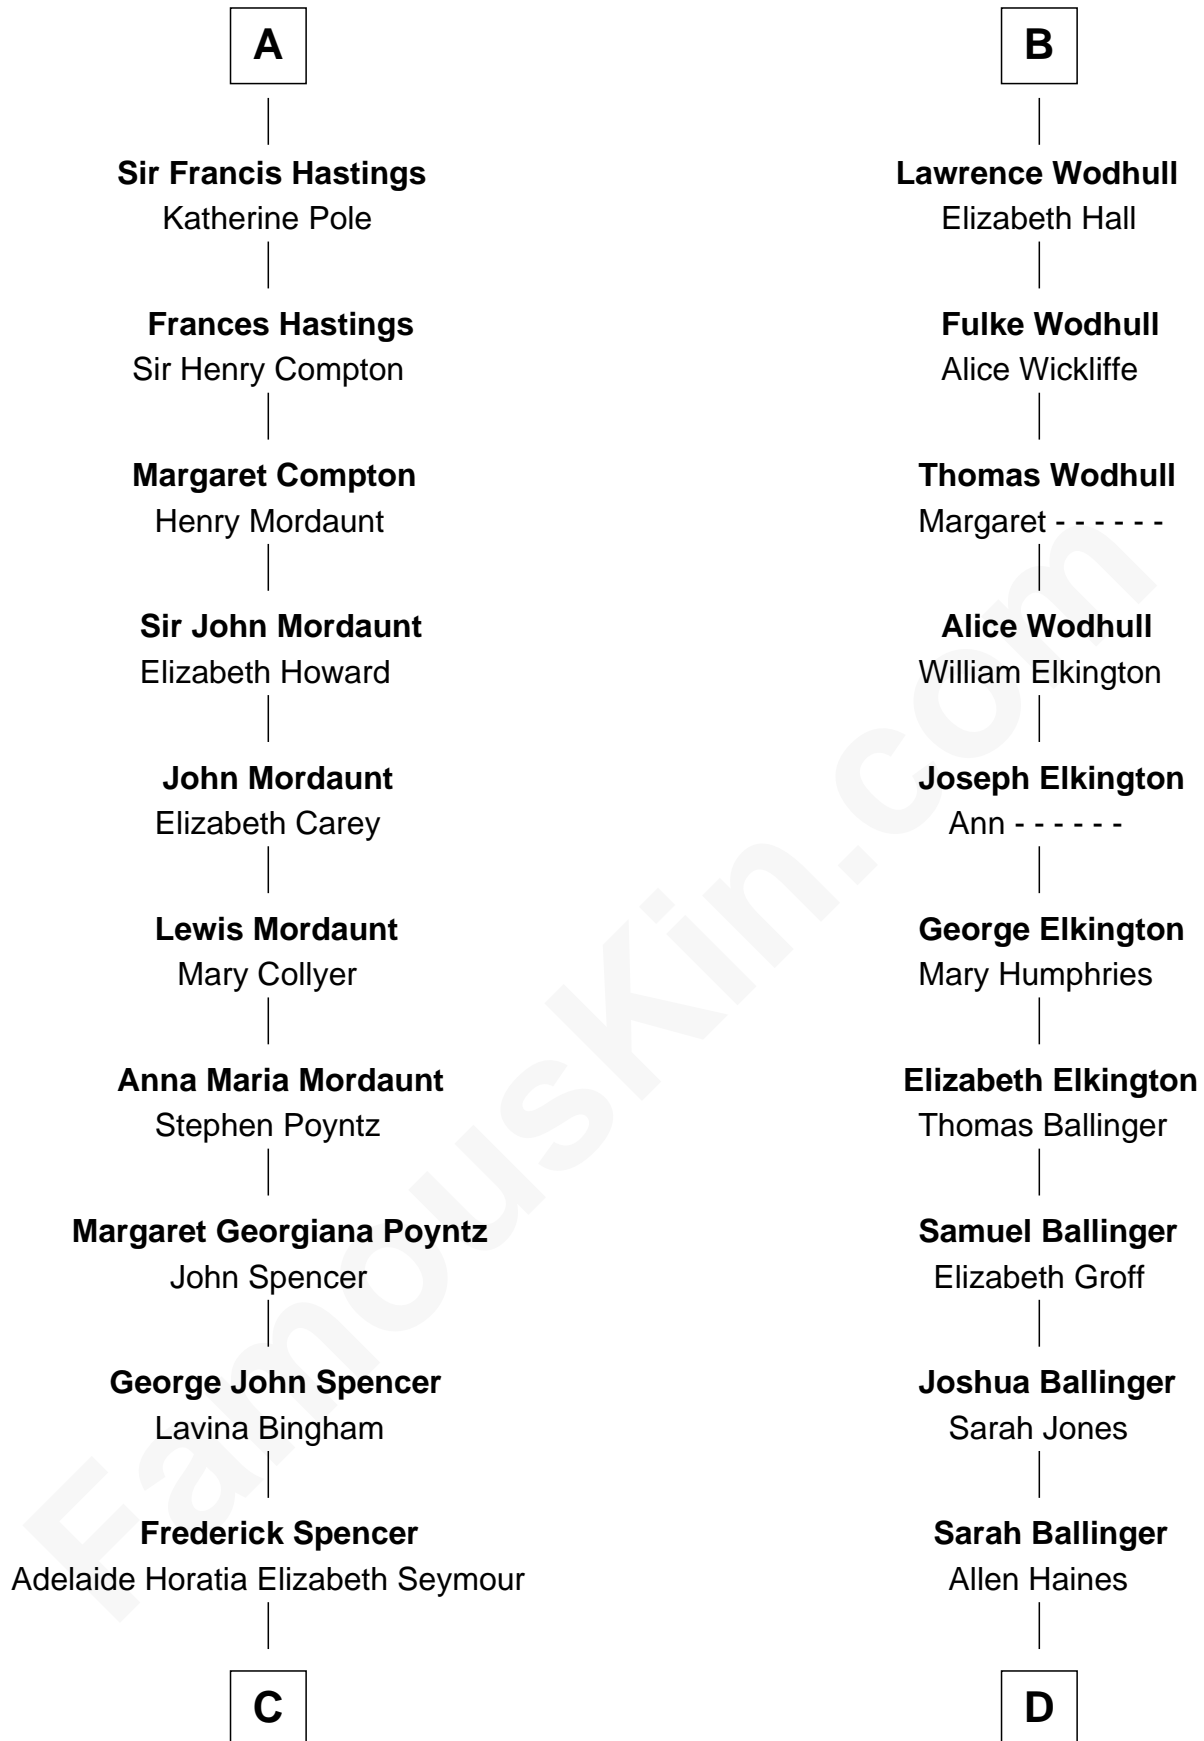

FamousKin.com Relationship Chart of

Prince William

Prince of Wales

21st cousin of

Barbara (Pierce) Bush

First Lady of President George H.W. Bush

C

Charles Robert Spencer

Margaret Baring

Albert Edward John Spencer

Cynthia Elinor Beatrix Hamilton

Edward John Spencer

Frances Ruth Burke Roche

Princess Diana Frances Spencer

Charles III, King of the United Kingdom

Prince William