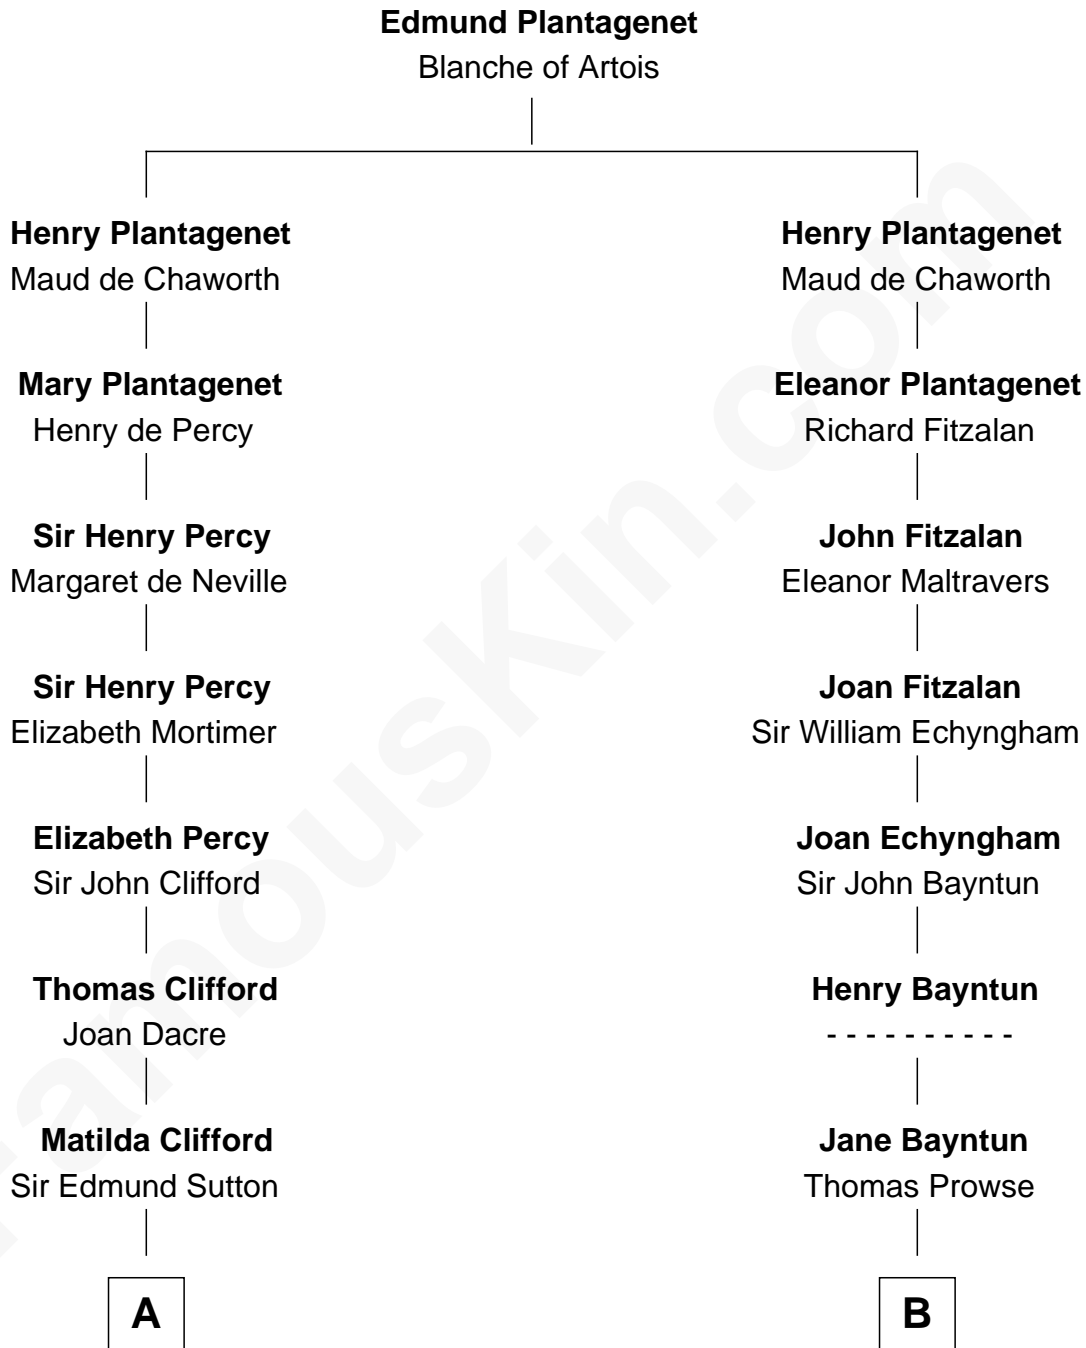

FamousKin.com
Relationship Chart of
Prince William
Prince of Wales

20th cousin 1 time removed of
Barbara (Pierce) Bush
First Lady of President George H.W. Bush

C

Charles Robert Spencer

Margaret Baring

Albert Edward John Spencer

Cynthia Elinor Beatrix Hamilton

Edward John Spencer

Frances Ruth Burke Roche

Princess Diana Frances Spencer

Charles III, King of the United Kingdom

Prince William

Prince of Wales

D