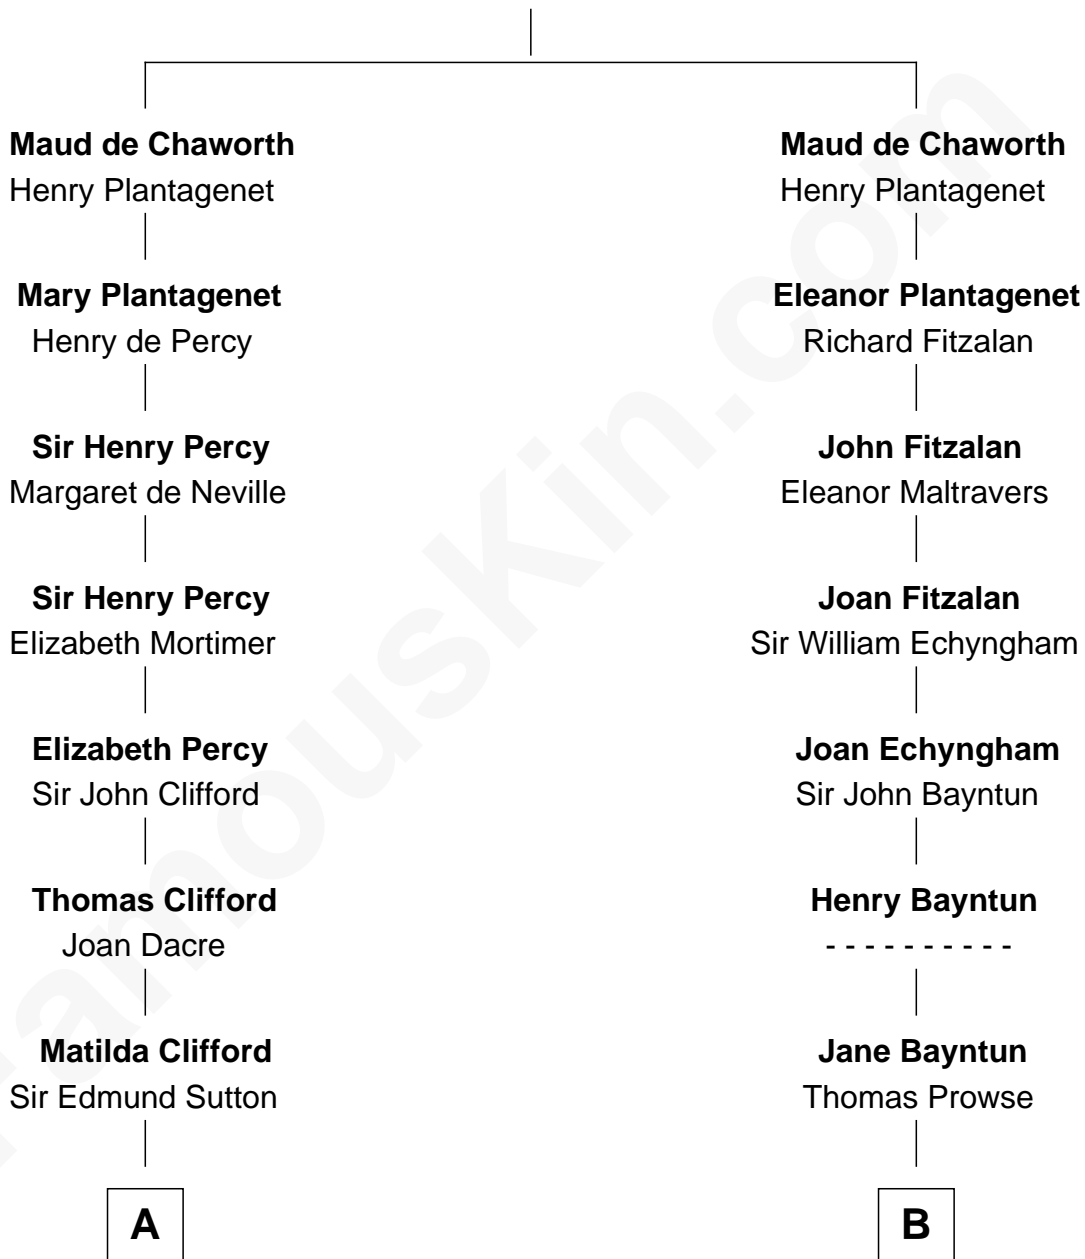

FamousKin.com
Relationship Chart of
Prince William
Prince of Wales

20th cousin 1 time removed of
Barbara (Pierce) Bush
First Lady of President George H.W. Bush

Sir Patrick de Chaworth
 Isabella de Beauchamp

C

Charles Robert Spencer

Margaret Baring

Albert Edward John Spencer

Cynthia Elinor Beatrix Hamilton

Edward John Spencer

Frances Ruth Burke Roche

Princess Diana Frances Spencer

Charles III, King of the United Kingdom

Prince William

Prince of Wales

D

Jonas James Pierce

Kate Pritzel

Scott Pierce

Mabel Marvin