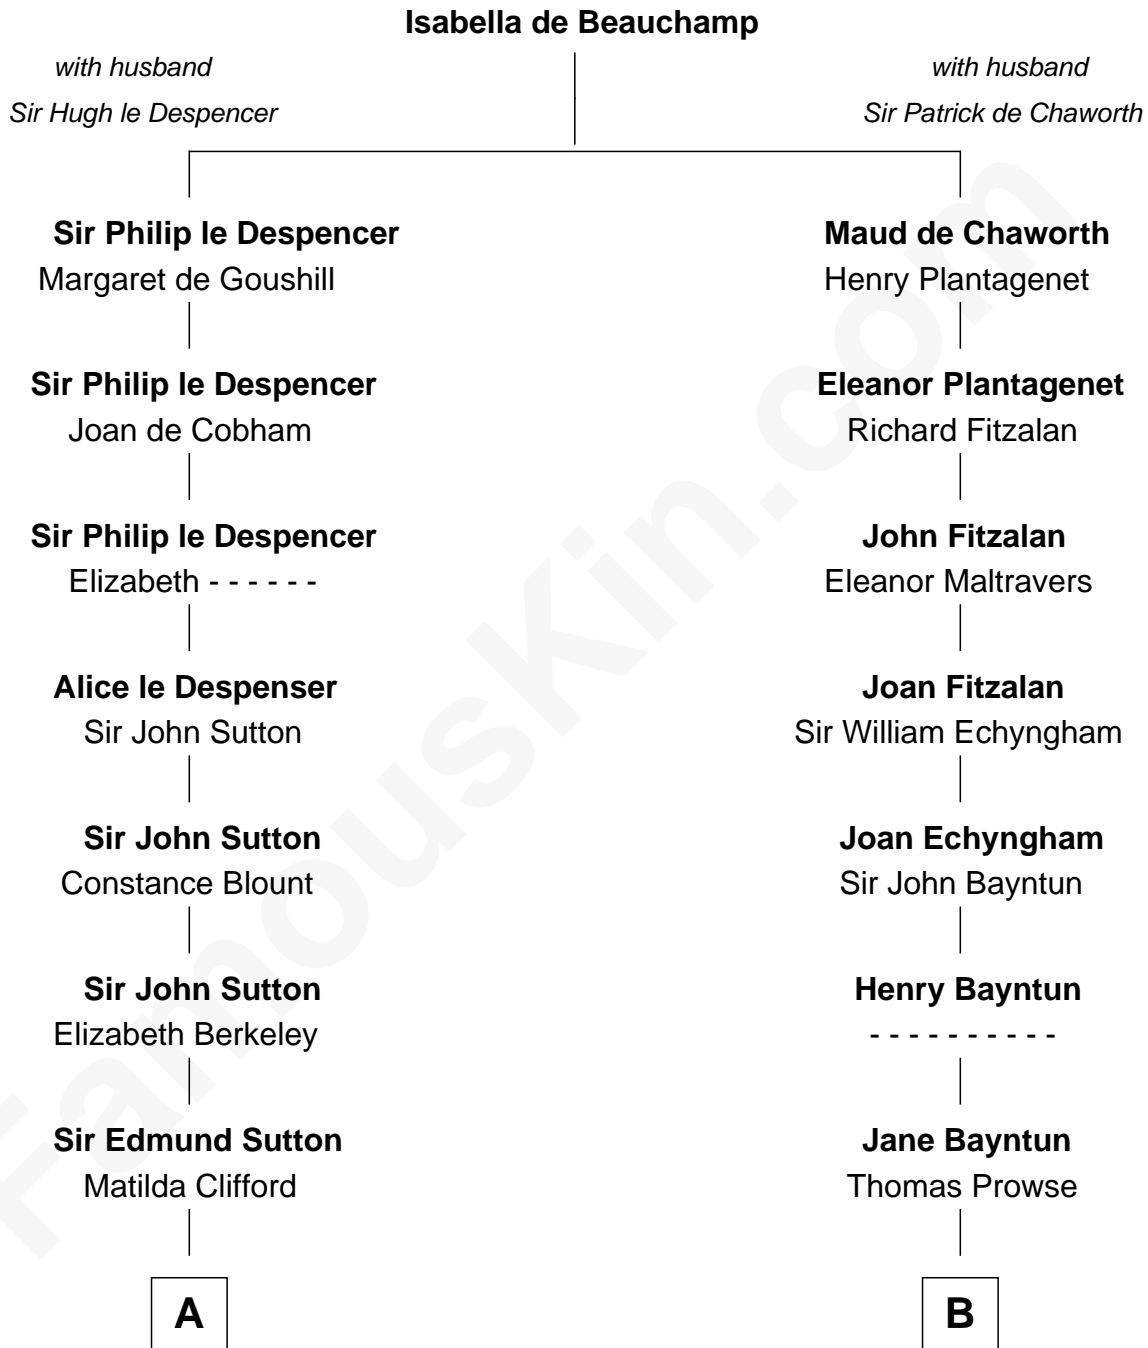

FamousKin.com
Relationship Chart of
Prince William
Prince of Wales

20th cousin 1 time removed of
Barbara (Pierce) Bush
First Lady of President George H.W. Bush

C

Charles Robert Spencer

Margaret Baring

Albert Edward John Spencer

Cynthia Elinor Beatrix Hamilton

Edward John Spencer

Frances Ruth Burke Roche

Princess Diana Frances Spencer

Charles III, King of the United Kingdom

Prince William

Prince of Wales

D