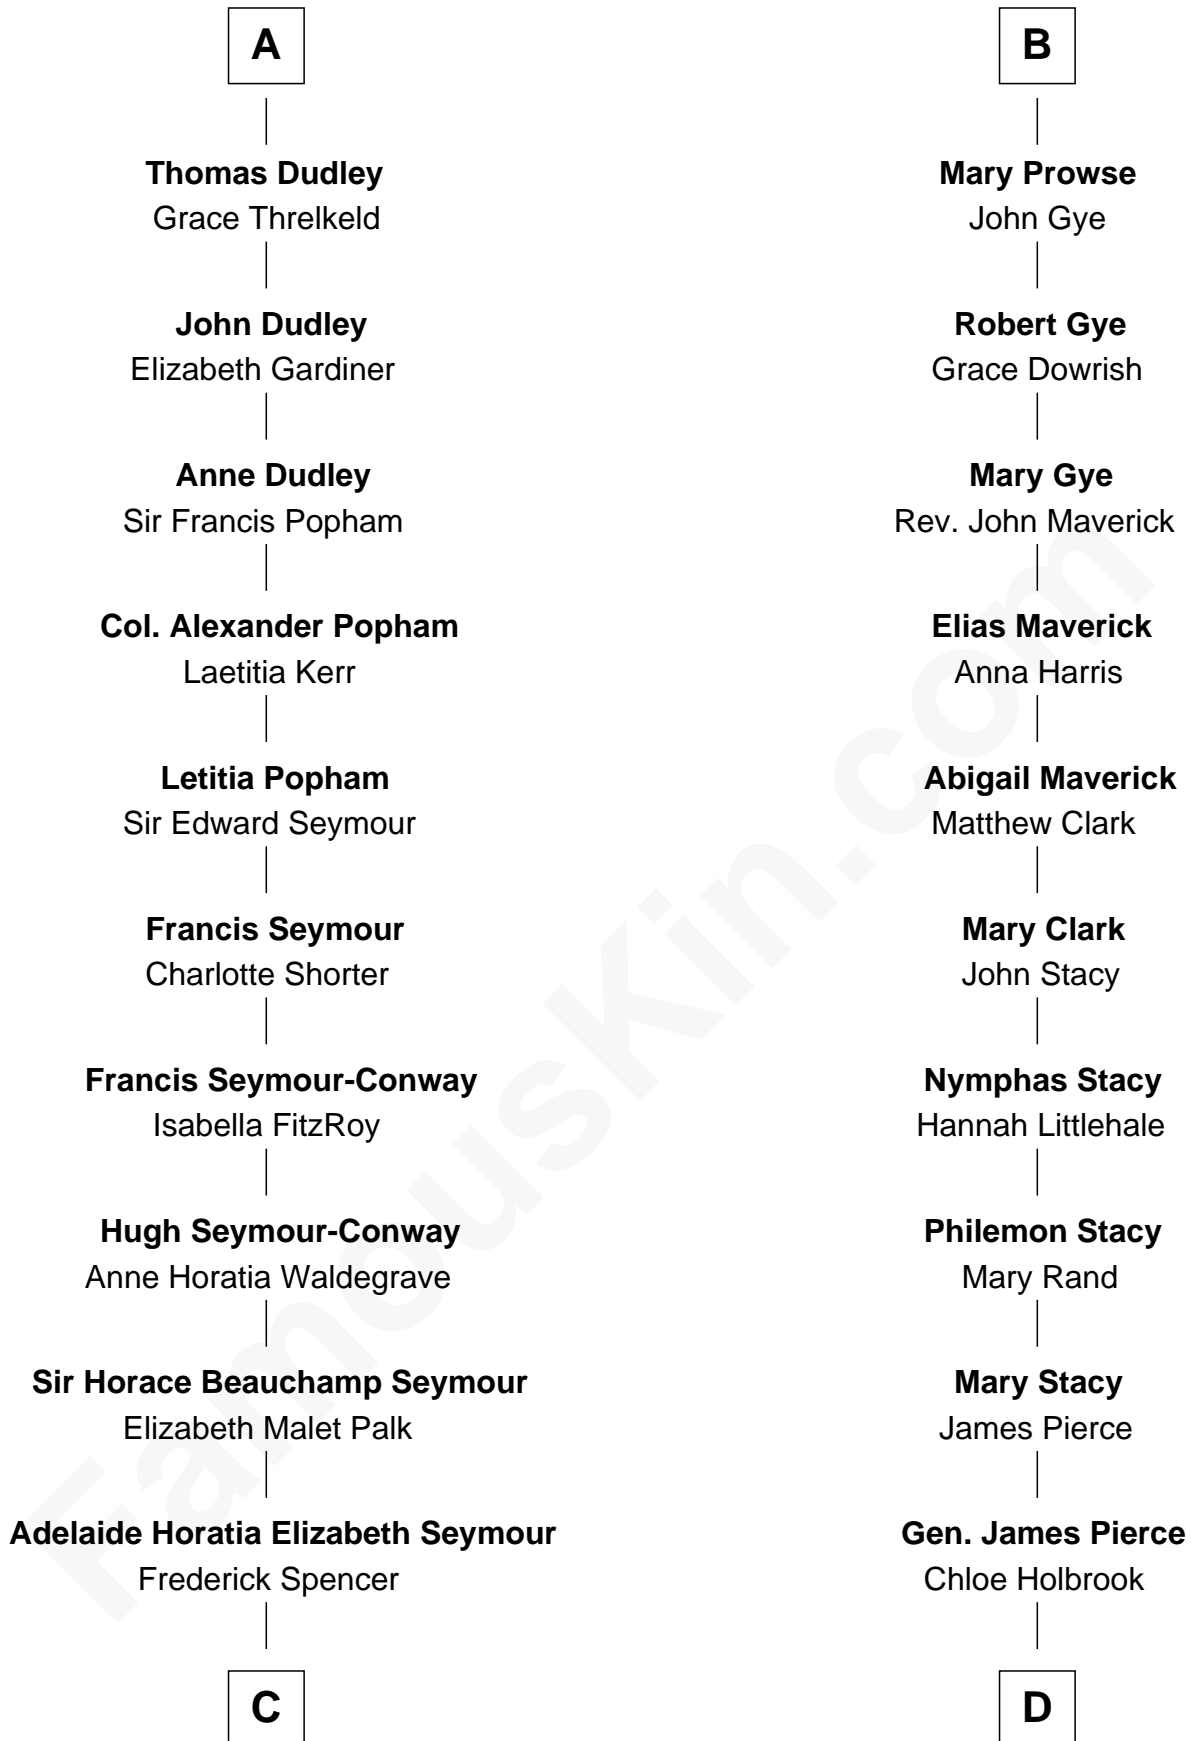

FamousKin.com
Relationship Chart of
Prince William
Prince of Wales

20th cousin 1 time removed of
Barbara (Pierce) Bush
First Lady of President George H.W. Bush

C

Charles Robert Spencer

Margaret Baring

Albert Edward John Spencer

Cynthia Elinor Beatrix Hamilton

Edward John Spencer

Frances Ruth Burke Roche

Princess Diana Frances Spencer

Charles III, King of the United Kingdom

Prince William

Prince of Wales

D