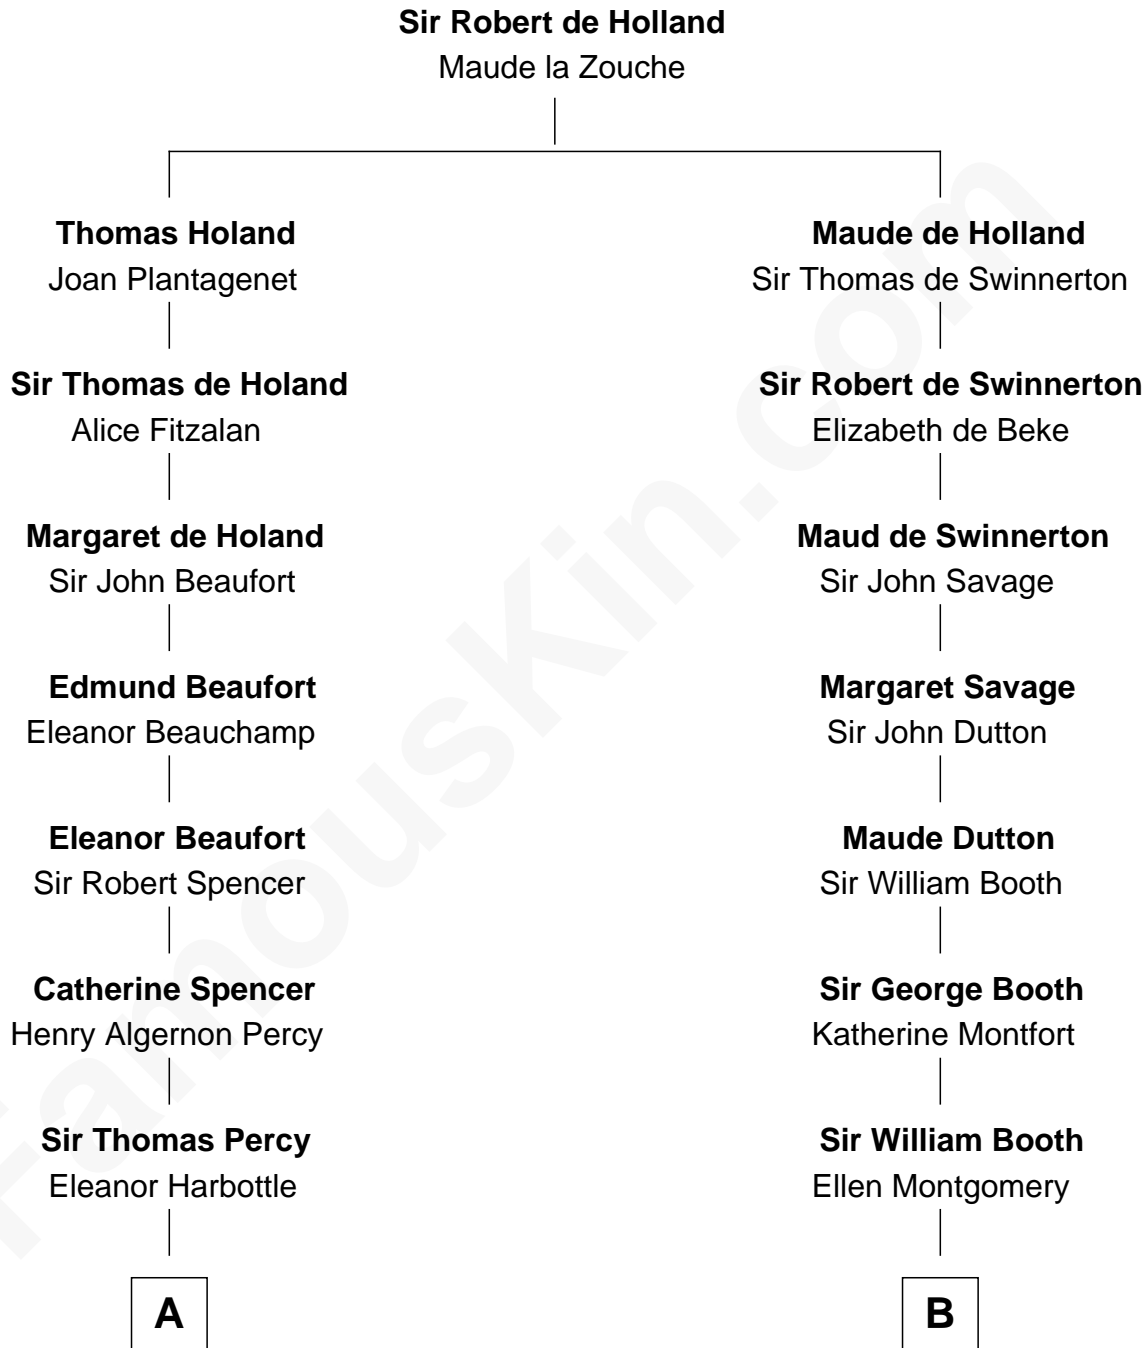

FamousKin.com
Relationship Chart of
Prince William
Prince of Wales

20th cousin 1 time removed of
Barbara (Pierce) Bush
First Lady of President George H.W. Bush

A

Henry Percy
Katherine Neville

Henry Percy
Dorothy Devereux

Dorothy Percy
Robert Sydney

Dorothy Sydney
Henry Spencer

Sir Robert Spencer
Ann Digby

Sir Charles Spencer
Anne Churchill

John Spencer
Georgiana Carolina Carteret

John Spencer
Margaret Georgiana Poyntz

George John Spencer
Lavina Bingham