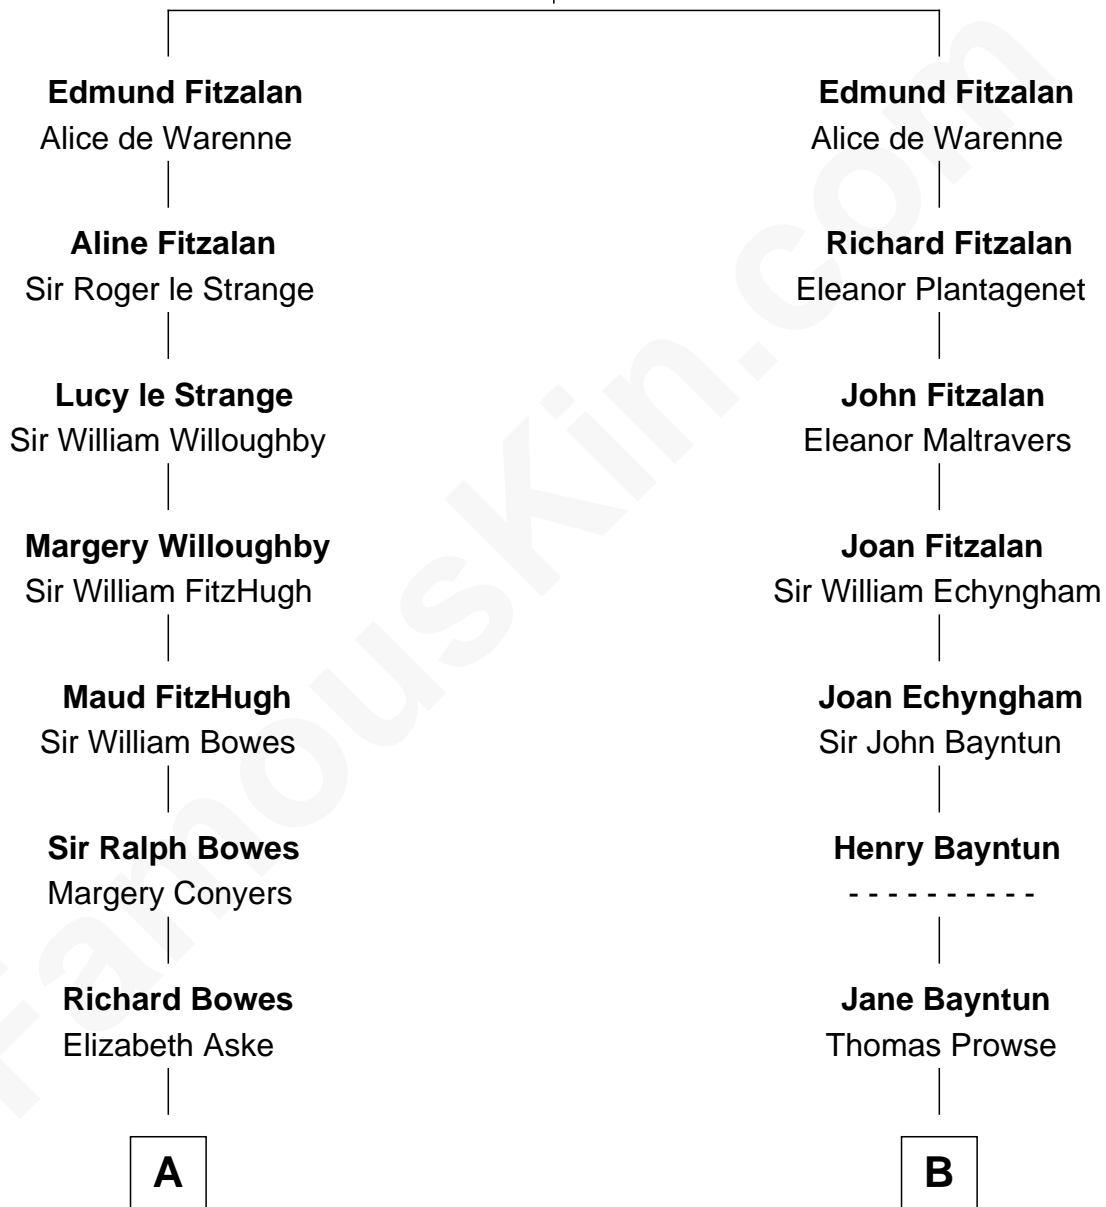

FamousKin.com Relationship Chart of

Prince William

Prince of Wales

20th cousin of

Barbara (Pierce) Bush

First Lady of President George H.W. Bush

Richard Fitzalan

Alice de Saluzzo

C

Elizabeth Bowes-Lyon

George VI, King of the United Kingdom

Elizabeth II, Queen of the United Kingdom

Prince Philip of Edinburgh

Charles III, King of the United Kingdom

Princess Diana Frances Spencer

Prince William