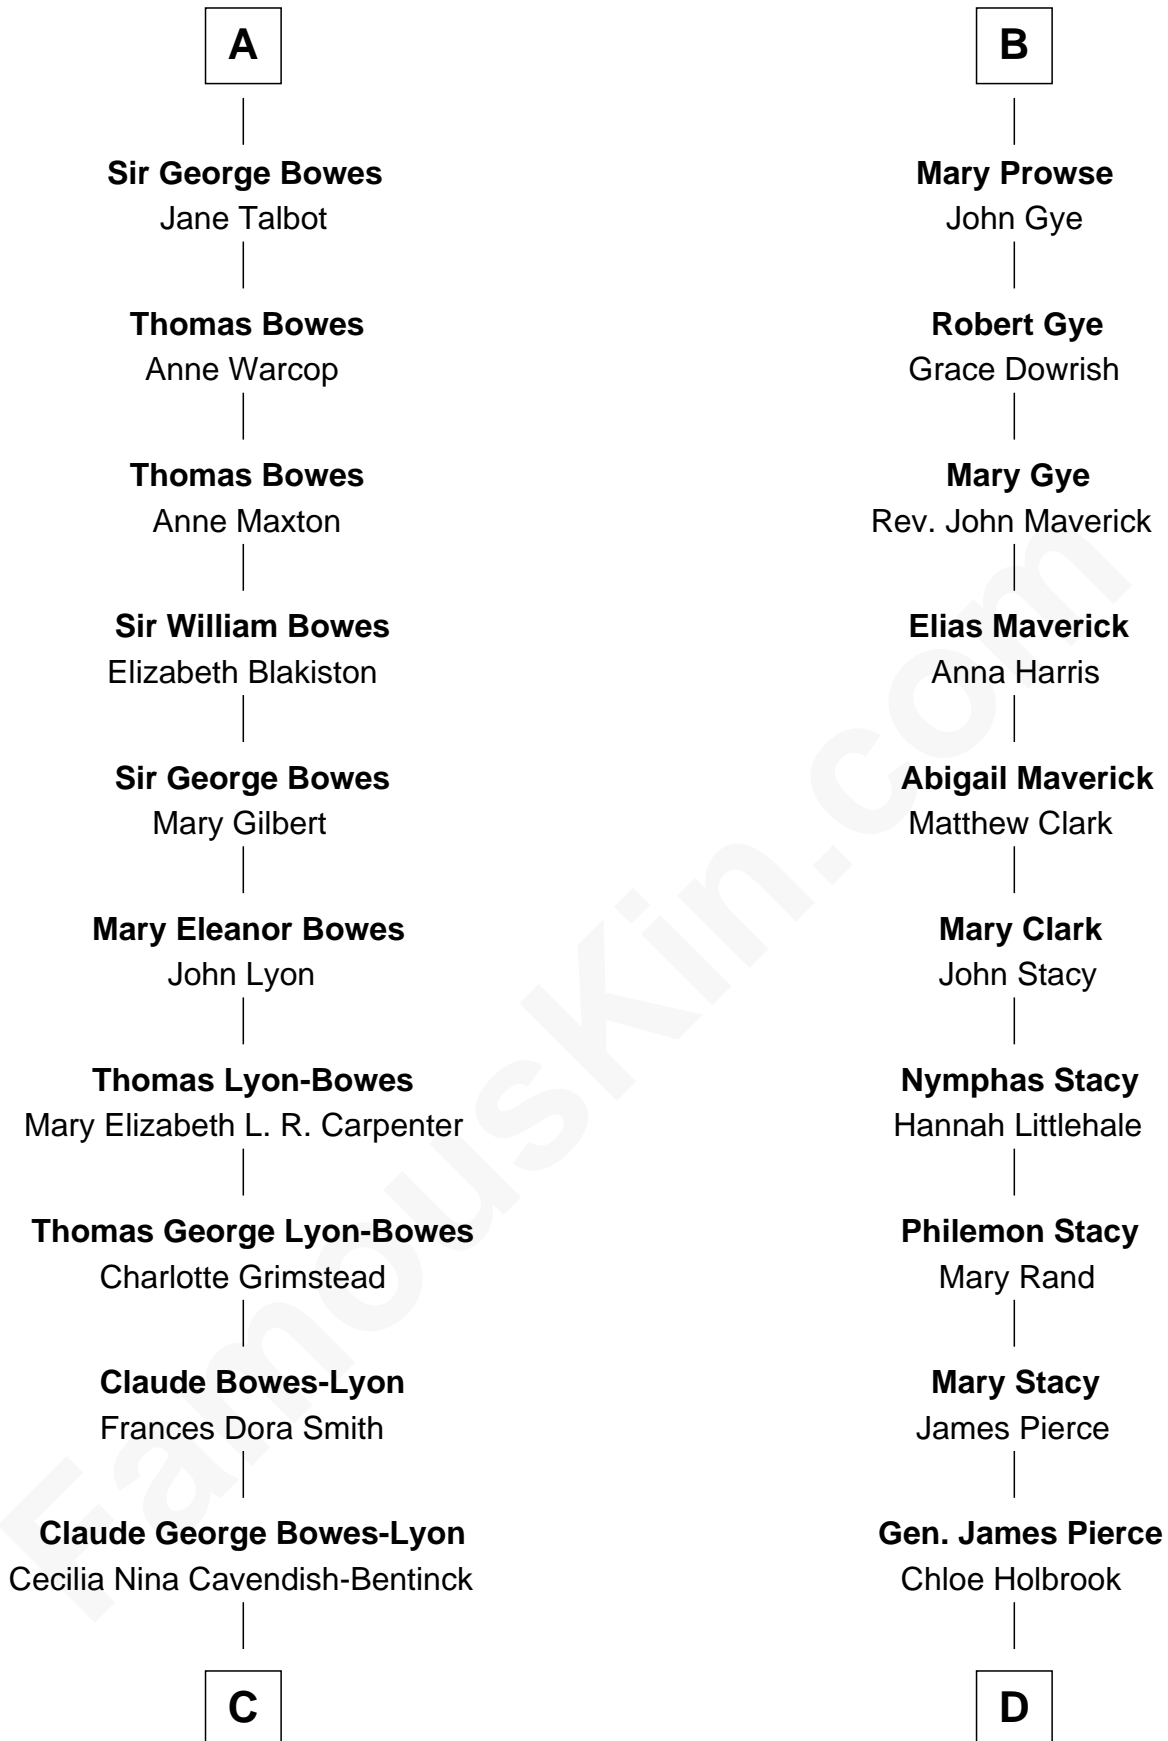

FamousKin.com Relationship Chart of

Prince William

Prince of Wales

20th cousin of

Barbara (Pierce) Bush

First Lady of President George H.W. Bush

Richard Fitzalan

Alice de Saluzzo

C

Elizabeth Bowes-Lyon

George VI, King of the United Kingdom

Elizabeth II, Queen of the United Kingdom

Prince Philip of Edinburgh

Charles III, King of the United Kingdom

Princess Diana Frances Spencer

Prince William

Prince of Wales

D

Jonas James Pierce

Kate Pritzel

Scott Pierce

Mabel Marvin

Marvin Pierce

Pauline Robinson