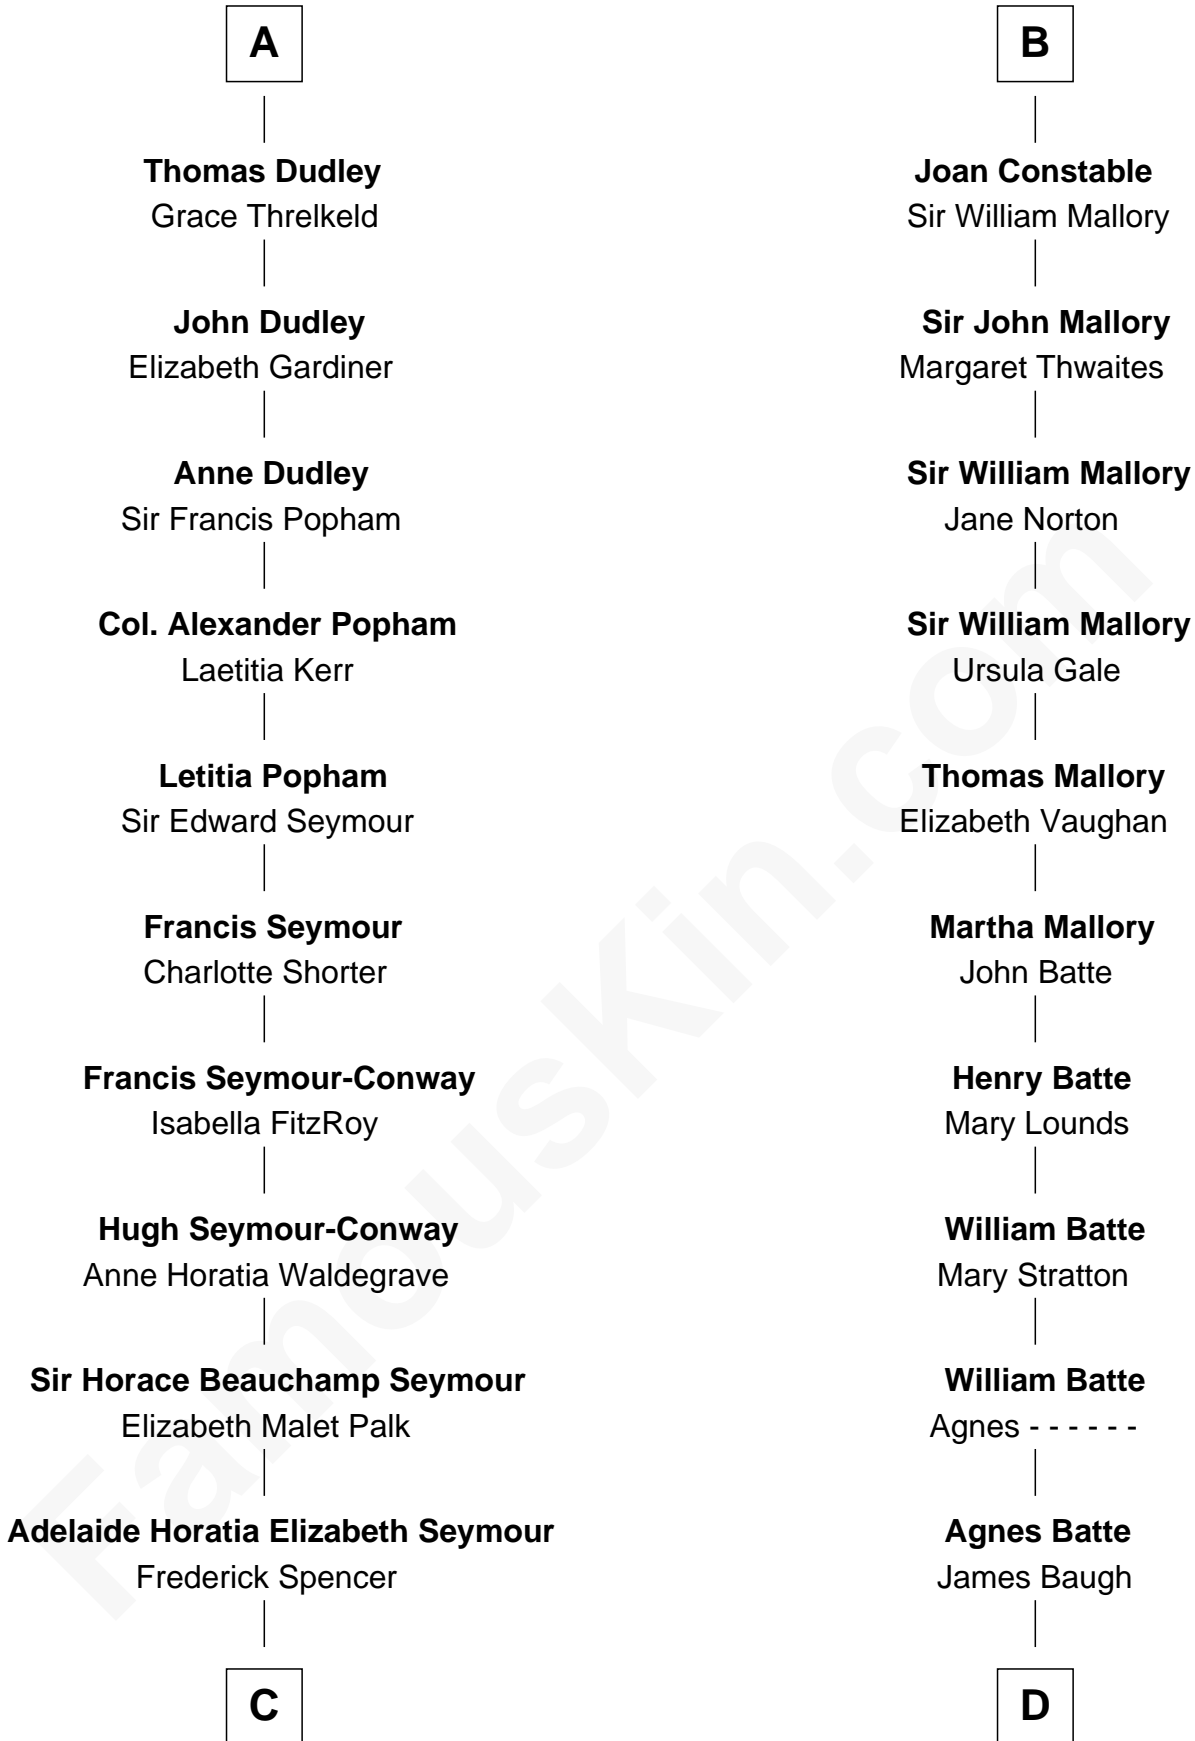

# FamousKin.com Relationship Chart of

**Prince William**

*Prince of Wales*

21st cousin of

**Judy Garland**

*Singer and Movie Actress*

**Sir Roger de Quincy**

Helen of Galloway

**Sir John Berkeley**

Elizabeth Betteshorne

**Elizabeth Berkeley**

Sir John Sutton

**Sir Edmund Sutton**

Matilda Clifford

**A**

**Elisabeth de Quincy**

Agnes Gray

**Margaret de Umfreville**

John Constable

**Sir John Constable**

Lora FitzHugh

**B**

**C**

**Charles Robert Spencer**

Margaret Baring

**Albert Edward John Spencer**

Cynthia Elinor Beatrix Hamilton

**Edward John Spencer**

Frances Ruth Burke Roche

**Princess Diana Frances Spencer**

Charles III, King of the United Kingdom

**Prince William**