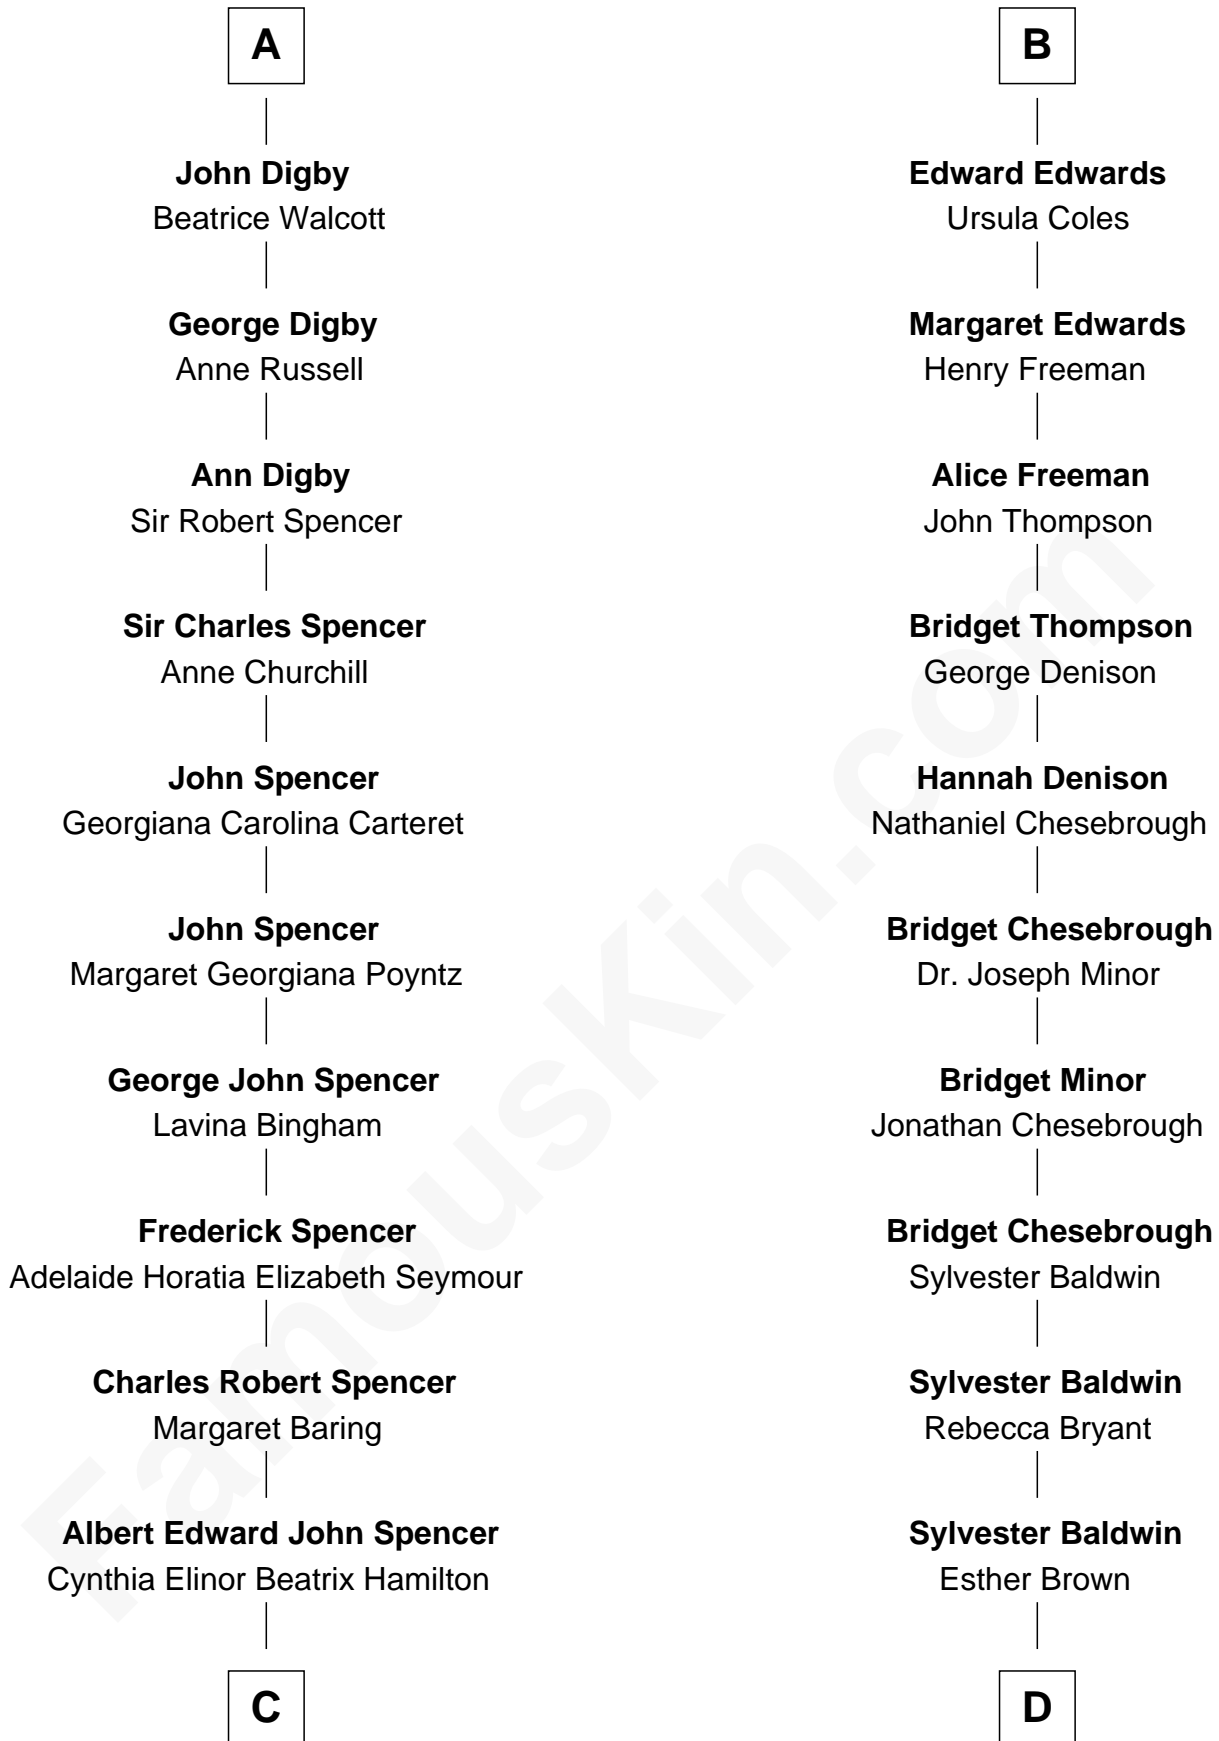

FamousKin.com
Relationship Chart of
Prince William
Prince of Wales

19th cousin 2 times removed of
Alec Baldwin
Television and Movie Actor

C

Edward John Spencer
Frances Ruth Burke Roche

Princess Diana Frances Spencer
Charles III, King of the United Kingdom

Prince William
Prince of Wales

D

Roswell B. Baldwin
Hannah Miles

Sylvester Davis Baldwin
Helen Irene McNamara

Alexander Rae Baldwin
Ruth Mary Noble

Alexander Rae Baldwin
Carol Newcomb Martineau

Alec Baldwin
Television and Movie Actor