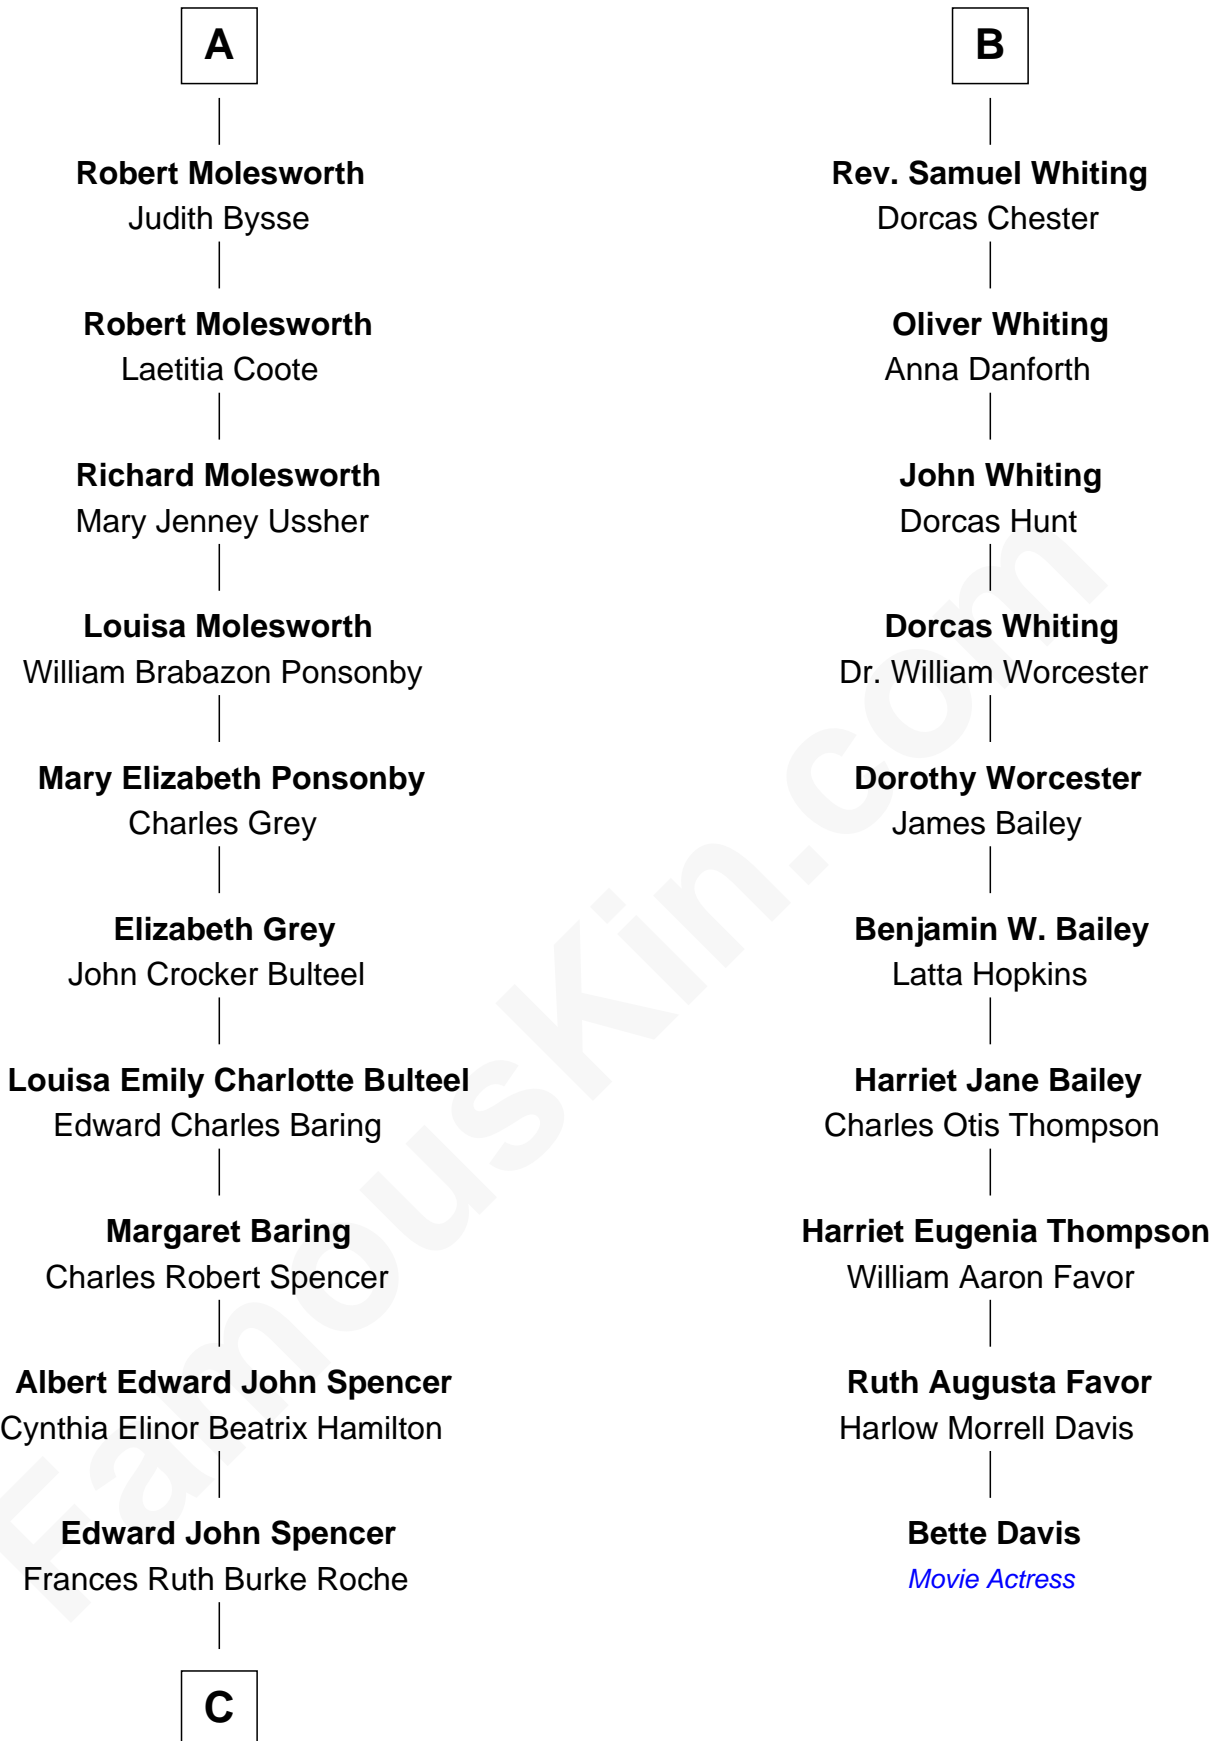

# FamousKin.com Relationship Chart of

**Prince William**

*Prince of Wales*

16th cousin 2 times removed of

**Bette Davis**

*Movie Actress*

**Sir Robert Corbet**

Margaret - - - - -

**Margaret Corbet**

Sir Francis Palmes

**Sir Francis Palmes**

Mary Hadnall

**Mary Palmes**

William Molesworth

**A**

**Mary Corbet**

Olive Irby

**Sarah Bulkeley**

Sir Oliver St. John

**Elizabeth St. John**

Rev. Samuel Whiting

**B**

**C**

**Princess Diana Frances Spencer**  
Charles III, King of the United Kingdom

**Prince William**  
*Prince of Wales*

FamousKin.com