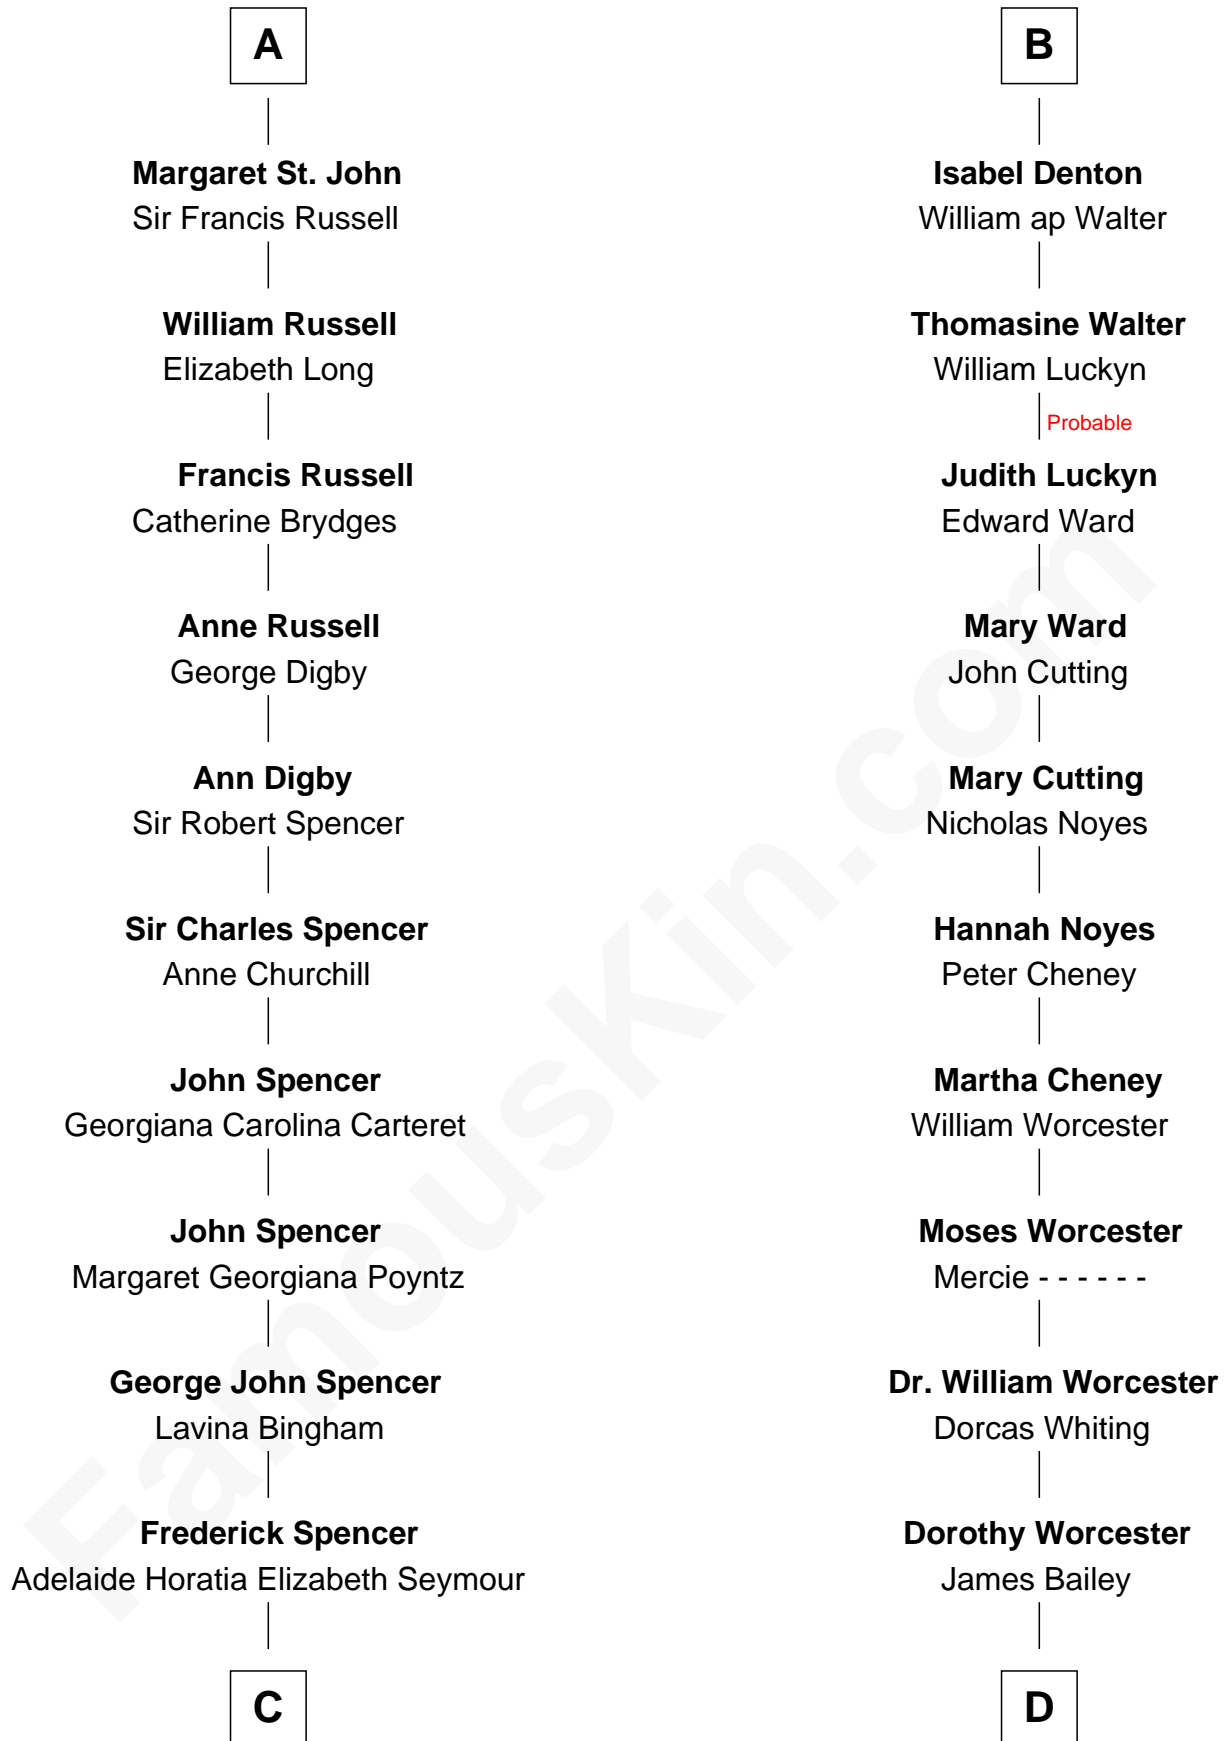

# FamousKin.com Relationship Chart of

**Prince William**

*Prince of Wales*

21st cousin of

**Bette Davis**

*Movie Actress*

**Sir John Howard**

Joan of Cornwall

**C**

**Charles Robert Spencer**

Margaret Baring

**Albert Edward John Spencer**

Cynthia Elinor Beatrix Hamilton

**Edward John Spencer**

Frances Ruth Burke Roche

**Princess Diana Frances Spencer**

Charles III, King of the United Kingdom

**Prince William**

*Prince of Wales*

**D**

**Benjamin W. Bailey**

Latta Hopkins

**Harriet Jane Bailey**

Charles Otis Thompson