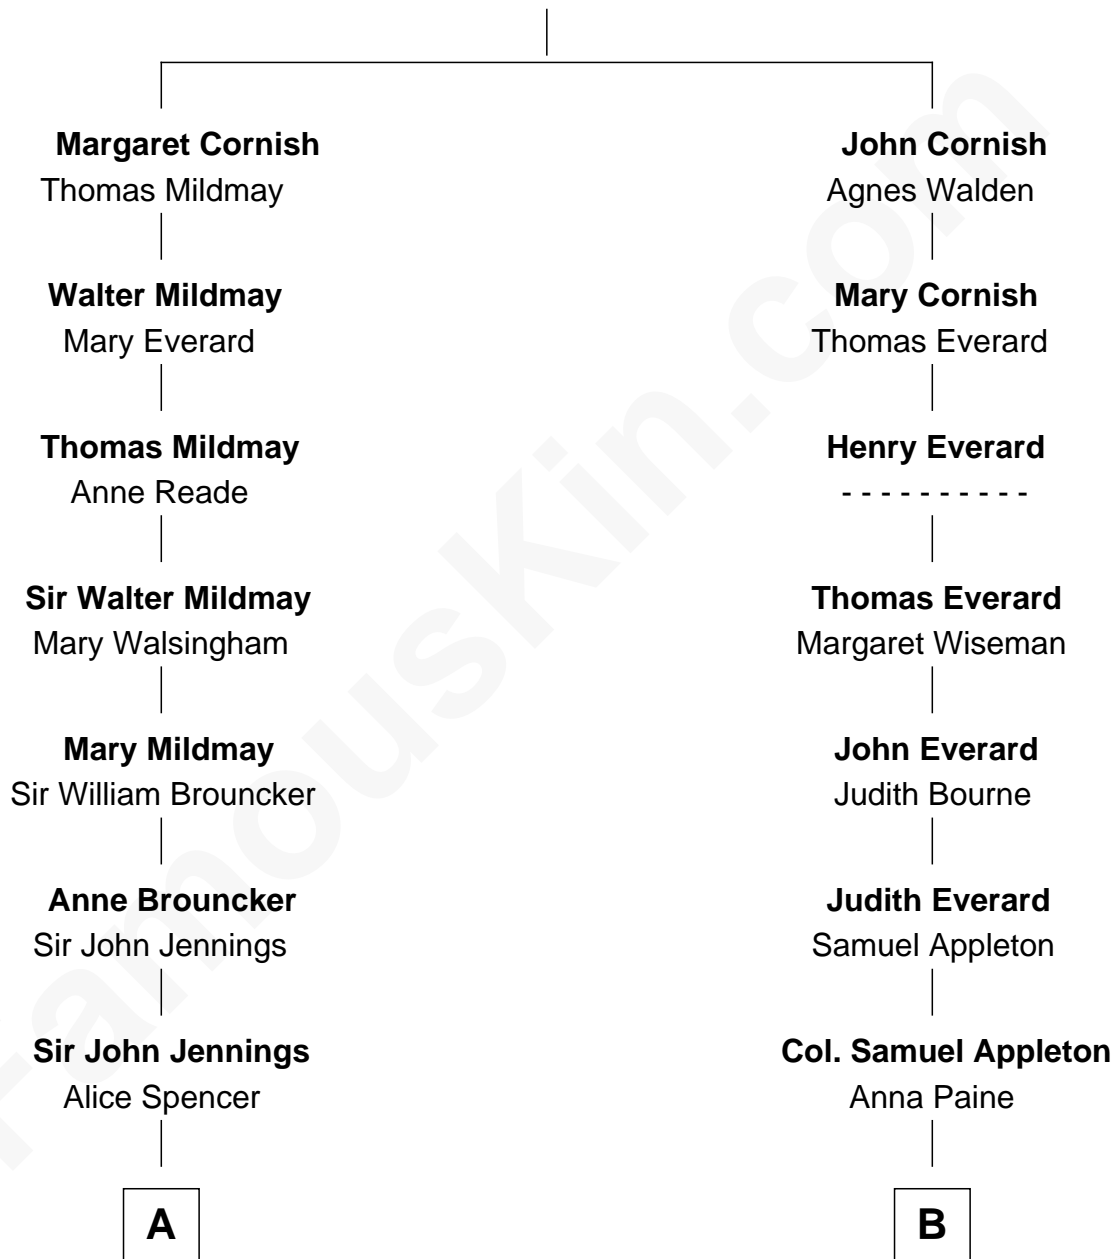

FamousKin.com Relationship Chart of

Prince William

Prince of Wales

12th cousin 6 times removed of

Eliphalet Remington

Founder of Remington Arms Company

John Cornish

A

Richard Jennings
Frances Thornhurst

Sarah Jennings
John Churchill

Anne Churchill
Sir Charles Spencer

John Spencer
Georgiana Carolina Carteret

John Spencer
Margaret Georgiana Poyntz

George John Spencer
Lavina Bingham

Frederick Spencer
Adelaide Horatia Elizabeth Seymour

Charles Robert Spencer
Margaret Baring

Albert Edward John Spencer
Cynthia Elinor Beatrix Hamilton

Edward John Spencer
Frances Ruth Burke Roche

C

B

Judith Appleton
Samuel Wolcott