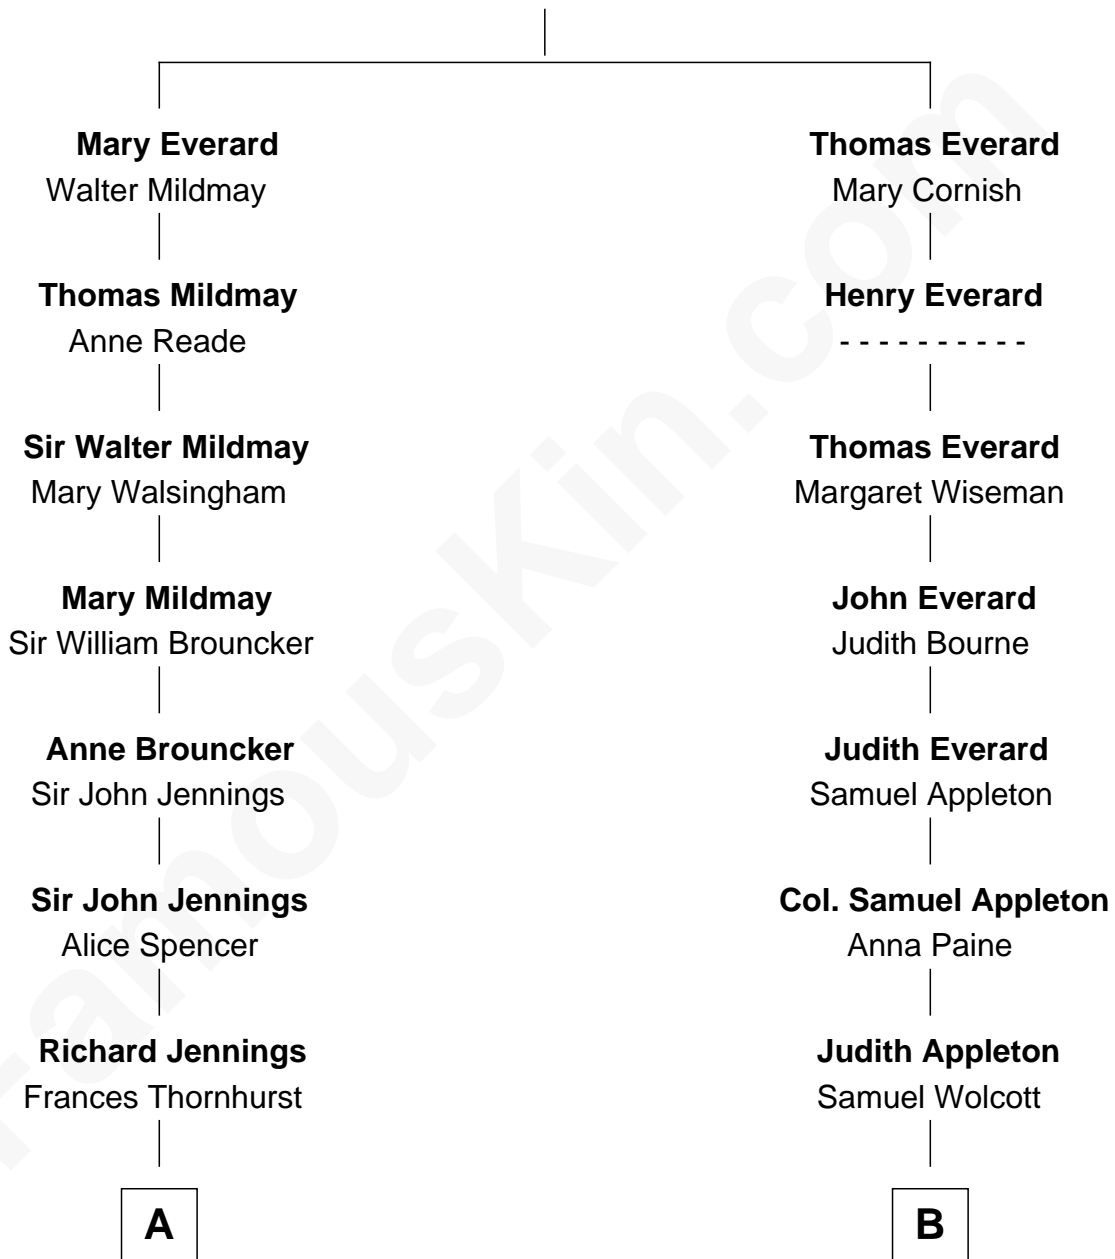

FamousKin.com Relationship Chart of

Prince William

Prince of Wales

11th cousin 6 times removed of

Elphalet Remington

Founder of Remington Arms Company

John Everard

A

Sarah Jennings

John Churchill

Anne Churchill

Sir Charles Spencer

John Spencer

Georgiana Carolina Carteret

John Spencer

Margaret Georgiana Poyntz

George John Spencer

Lavina Bingham

Frederick Spencer

Adelaide Horatia Elizabeth Seymour

Charles Robert Spencer

Margaret Baring

Albert Edward John Spencer

Cynthia Elinor Beatrix Hamilton