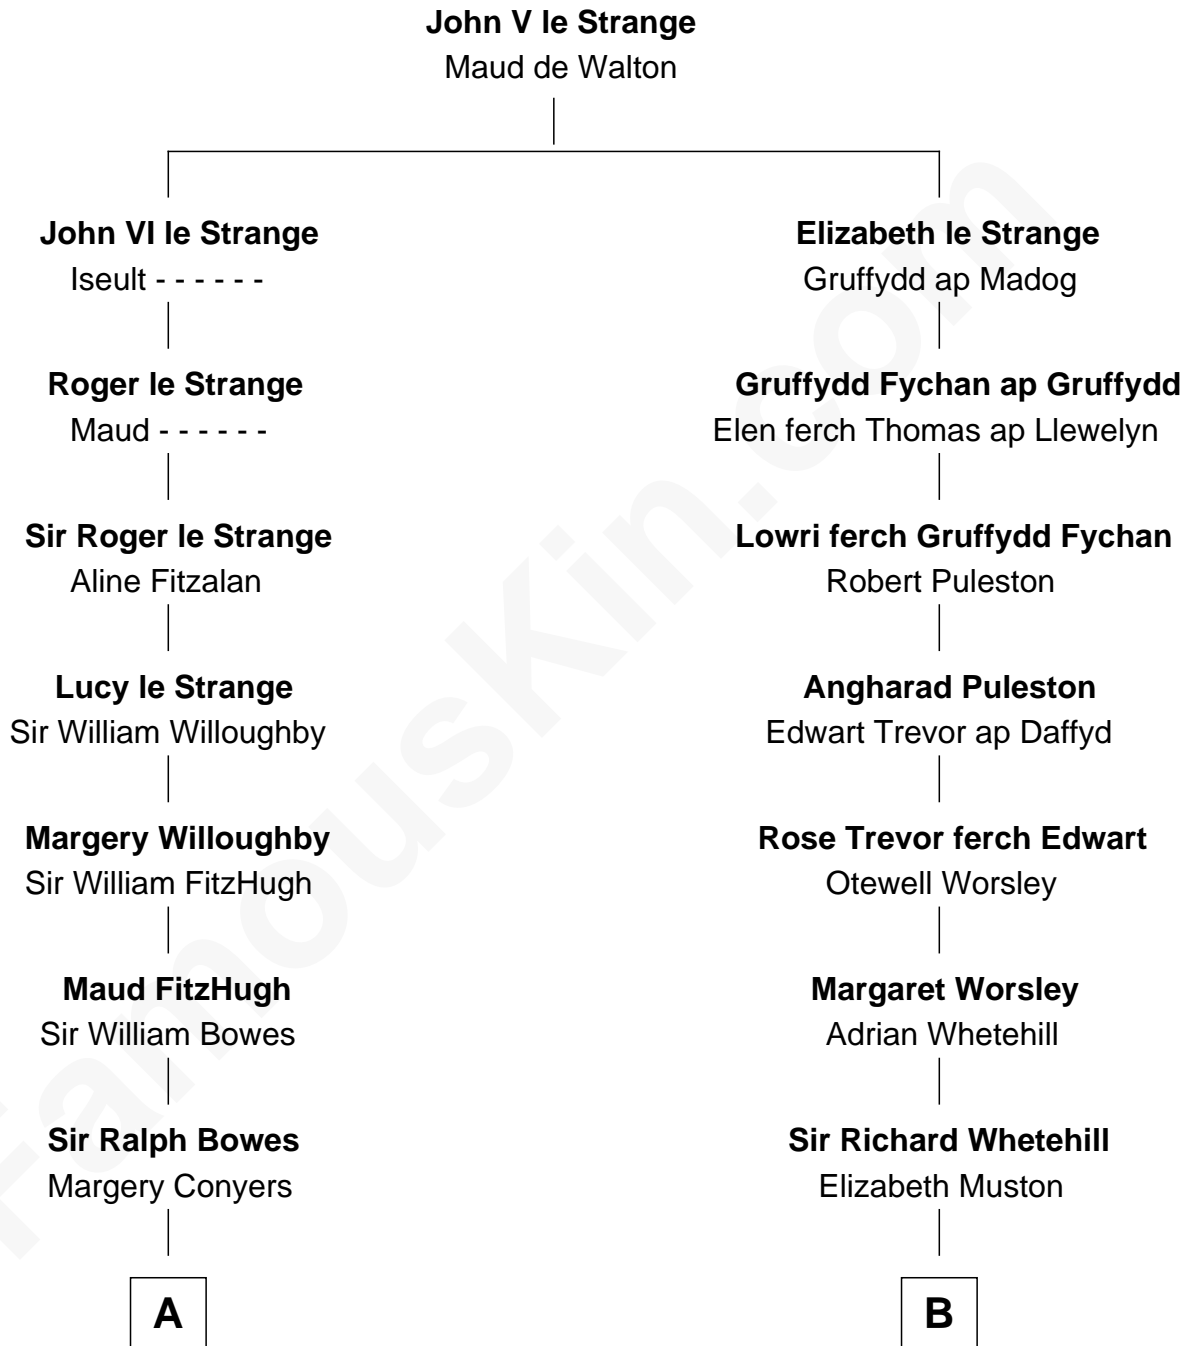

# FamousKin.com Relationship Chart of

**Prince William**

*Prince of Wales*

16th cousin 5 times removed of

**Elphalet Remington**

*Founder of Remington Arms Company*

**C**

**Claude George Bowes-Lyon**  
Cecilia Nina Cavendish-Bentinck

**Elizabeth Bowes-Lyon**  
George VI, King of the United Kingdom

**Elizabeth II, Queen of the United Kingdom**  
Prince Philip of Edinburgh

**Charles III, King of the United Kingdom**  
Princess Diana Frances Spencer

**Prince William**  
*Prince of Wales*