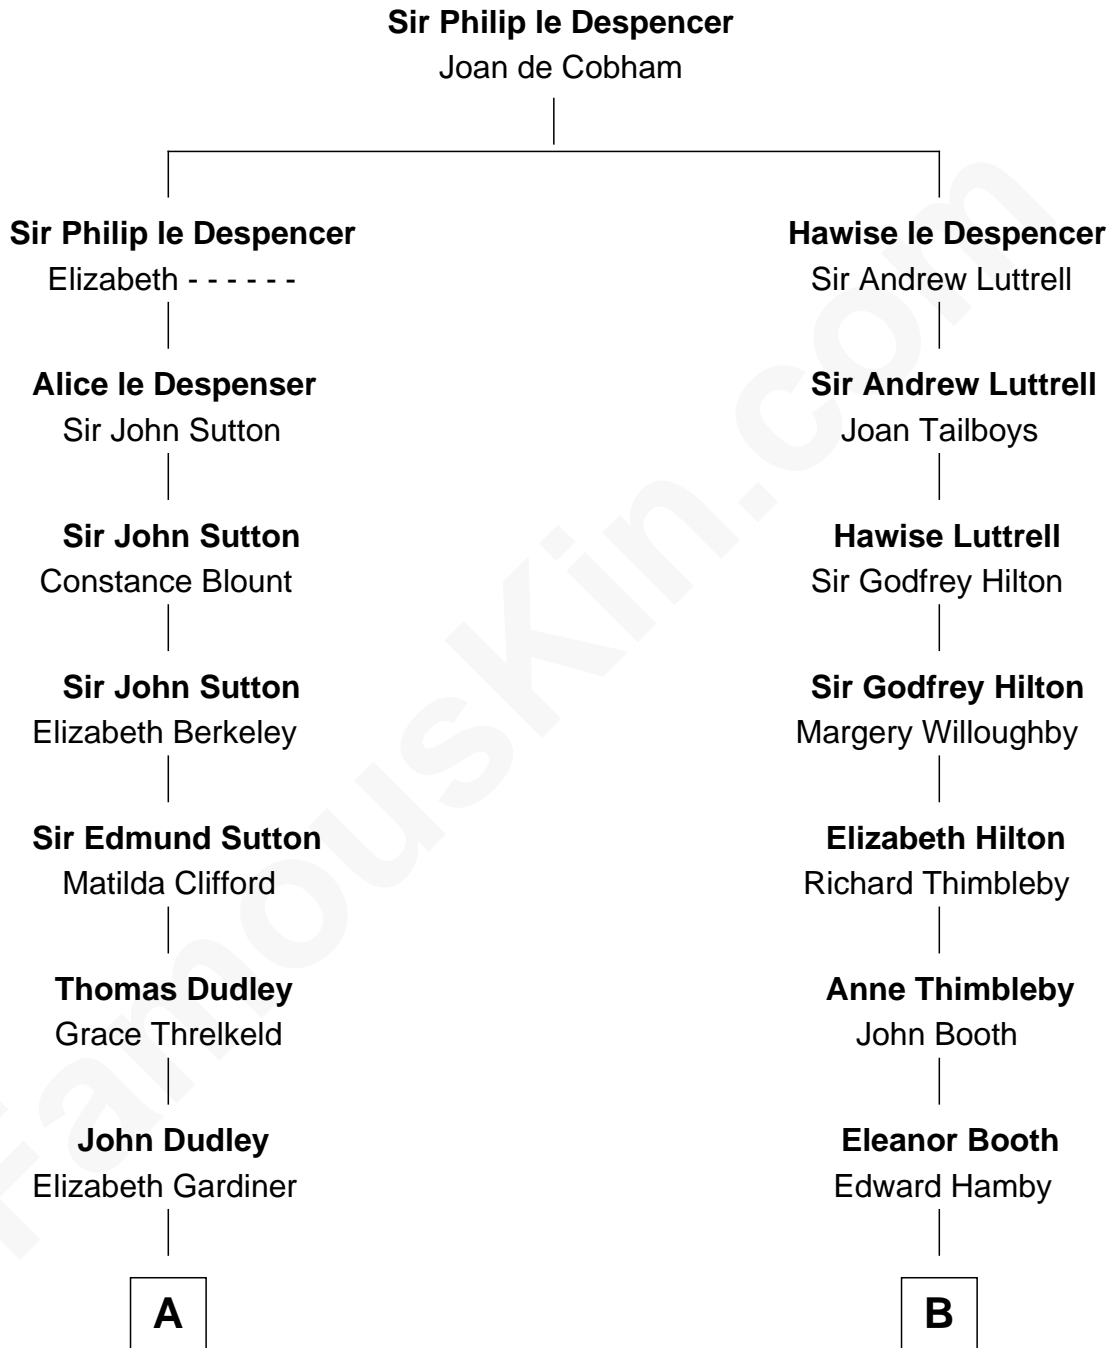

**FamousKin.com**  
**Relationship Chart of**  
**Prince William**  
*Prince of Wales*

**16th cousin 3 times removed of**  
**Lucretia (Rudolph) Garfield**  
*First Lady of President James Garfield*

**C**

—  
**Edward John Spencer**  
Frances Ruth Burke Roche

—  
**Princess Diana Frances Spencer**  
Charles III, King of the United Kingdom

—  
**Prince William**  
*Prince of Wales*

FamousKin.com