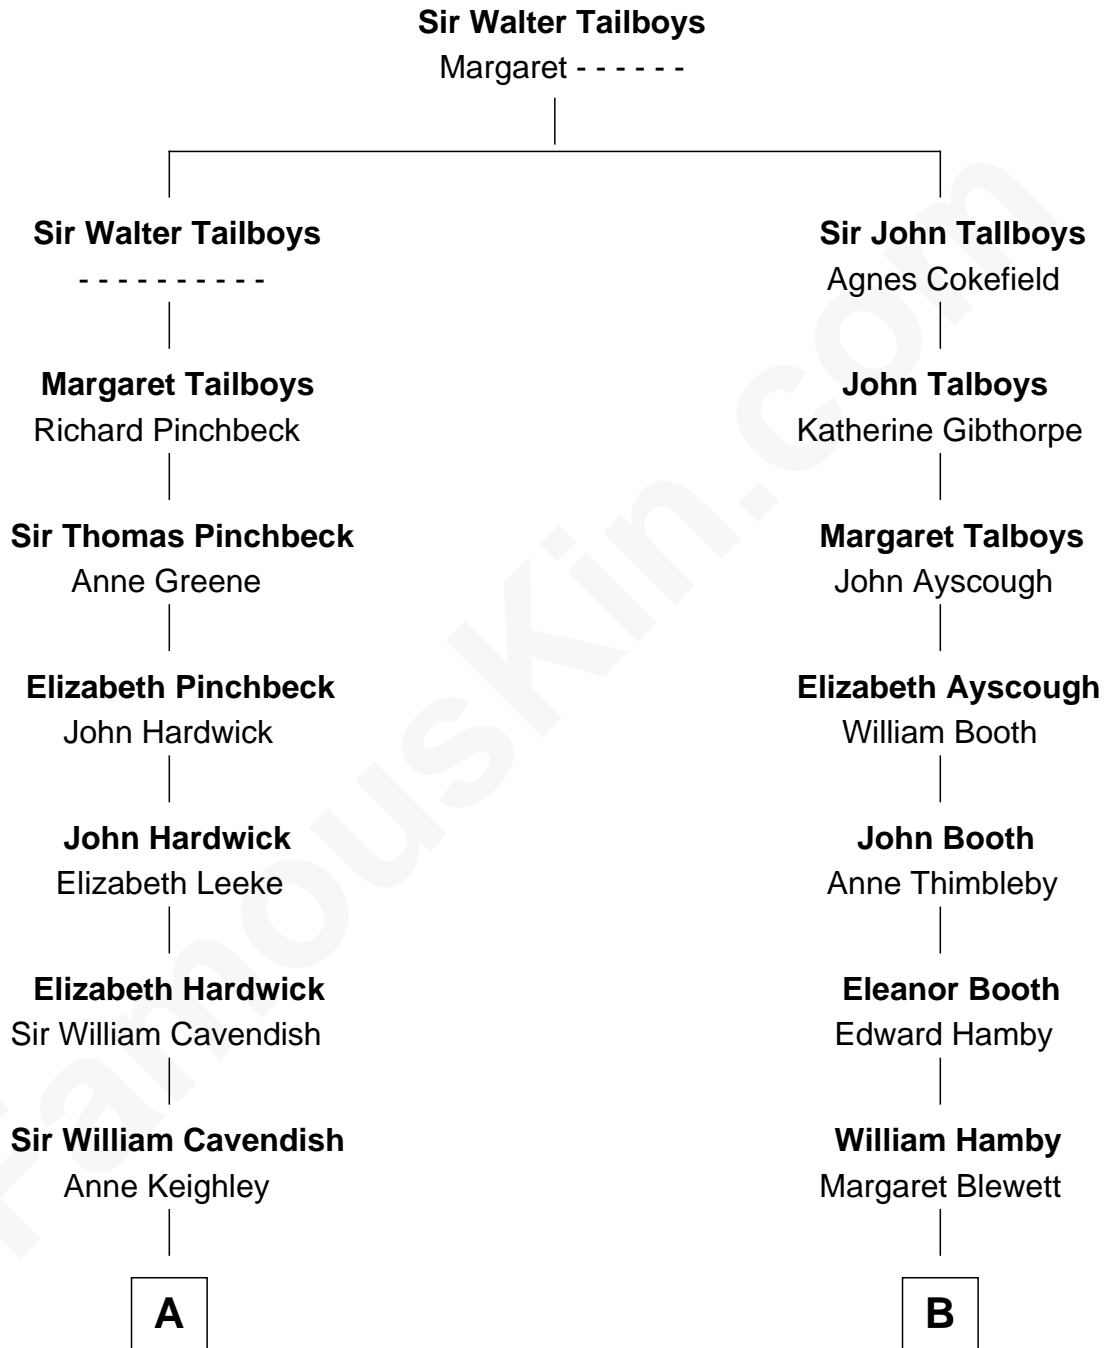

FamousKin.com

Relationship Chart of

Prince William

Prince of Wales

15th cousin 5 times removed of

Lucretia (Rudolph) Garfield

First Lady of President James Garfield

A