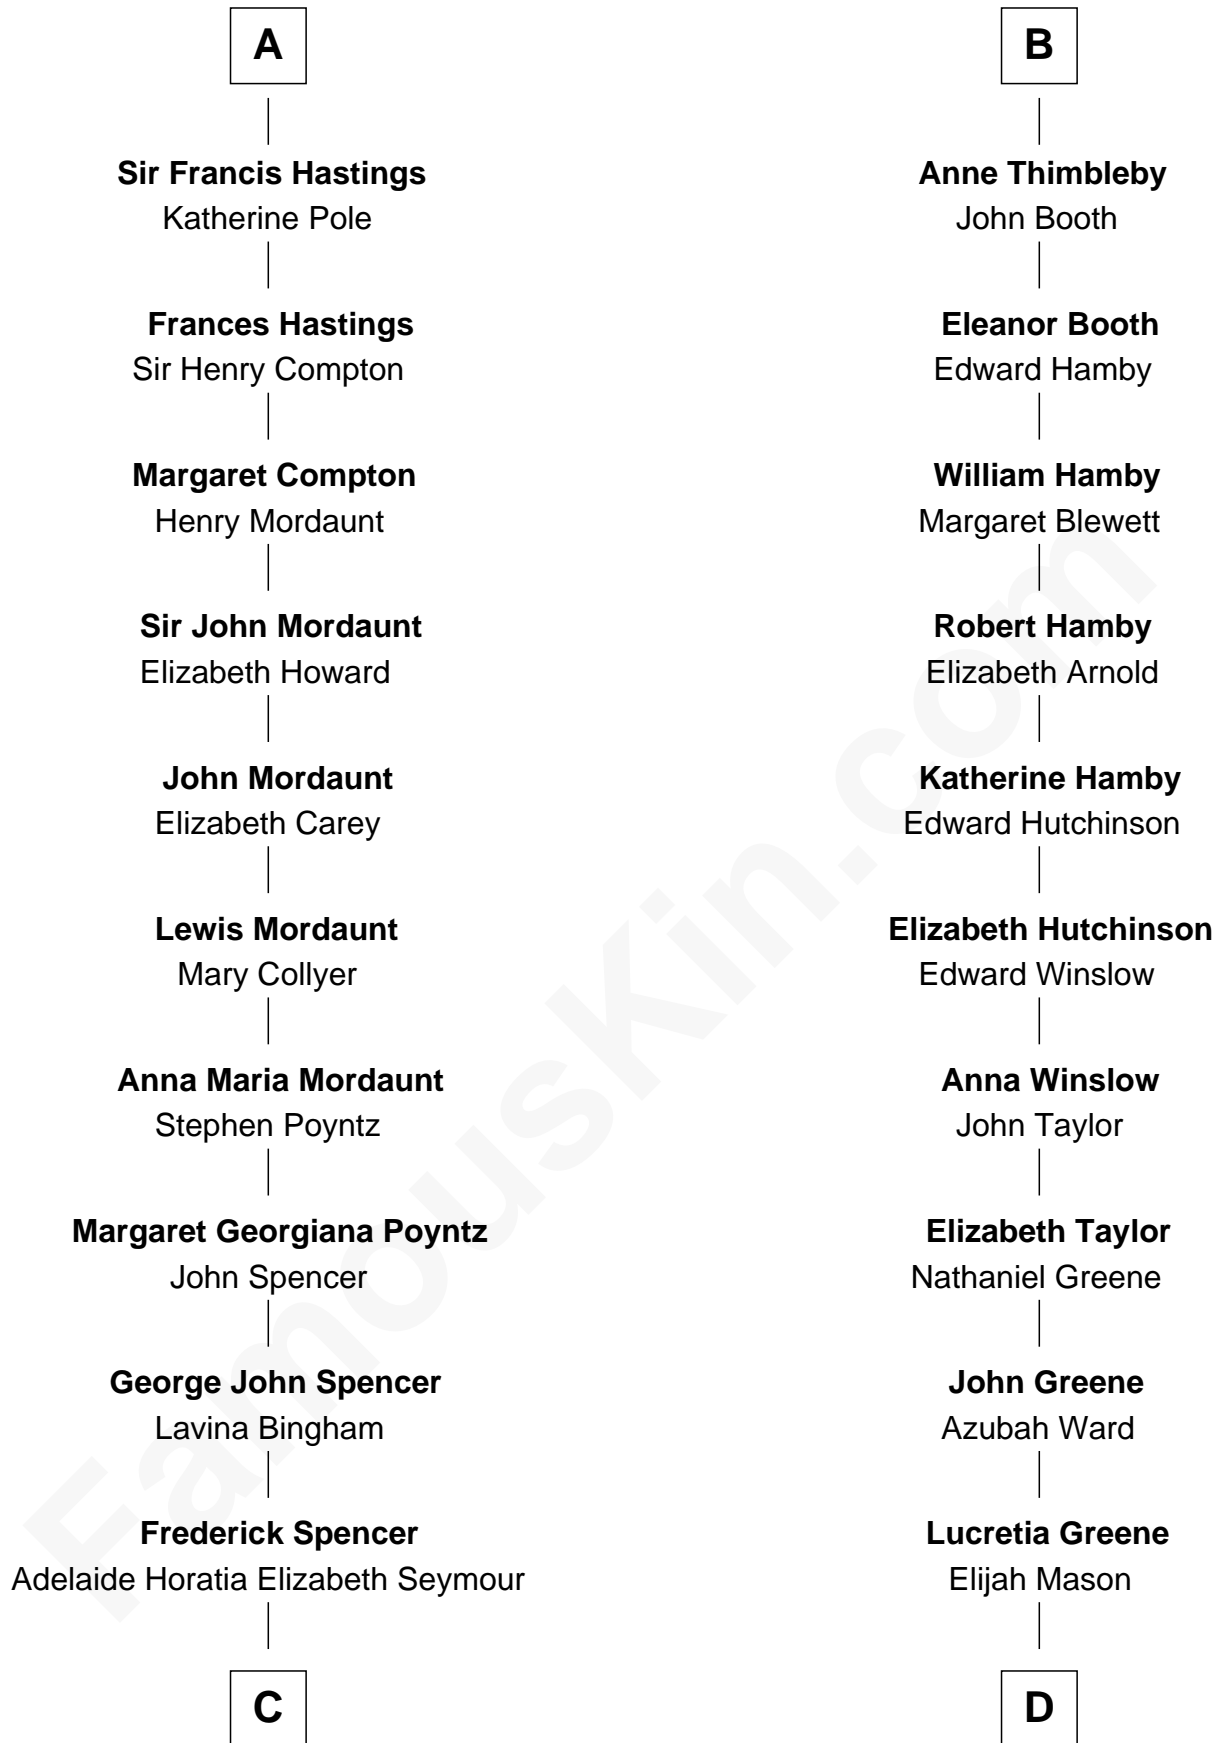

**FamousKin.com**  
**Relationship Chart of**  
**Prince William**  
*Prince of Wales*

**18th cousin 3 times removed of**  
**Lucretia (Rudolph) Garfield**  
*First Lady of President James Garfield*

**C**

**Charles Robert Spencer**

Margaret Baring

**Albert Edward John Spencer**

Cynthia Elinor Beatrix Hamilton

**Edward John Spencer**

Frances Ruth Burke Roche

**Princess Diana Frances Spencer**

Charles III, King of the United Kingdom

**Prince William**

*Prince of Wales*

**D**

**Arabella Greene Mason**

Zebulon Rudolph

**Lucretia (Rudolph) Garfield**

*First Lady of James Garfield*