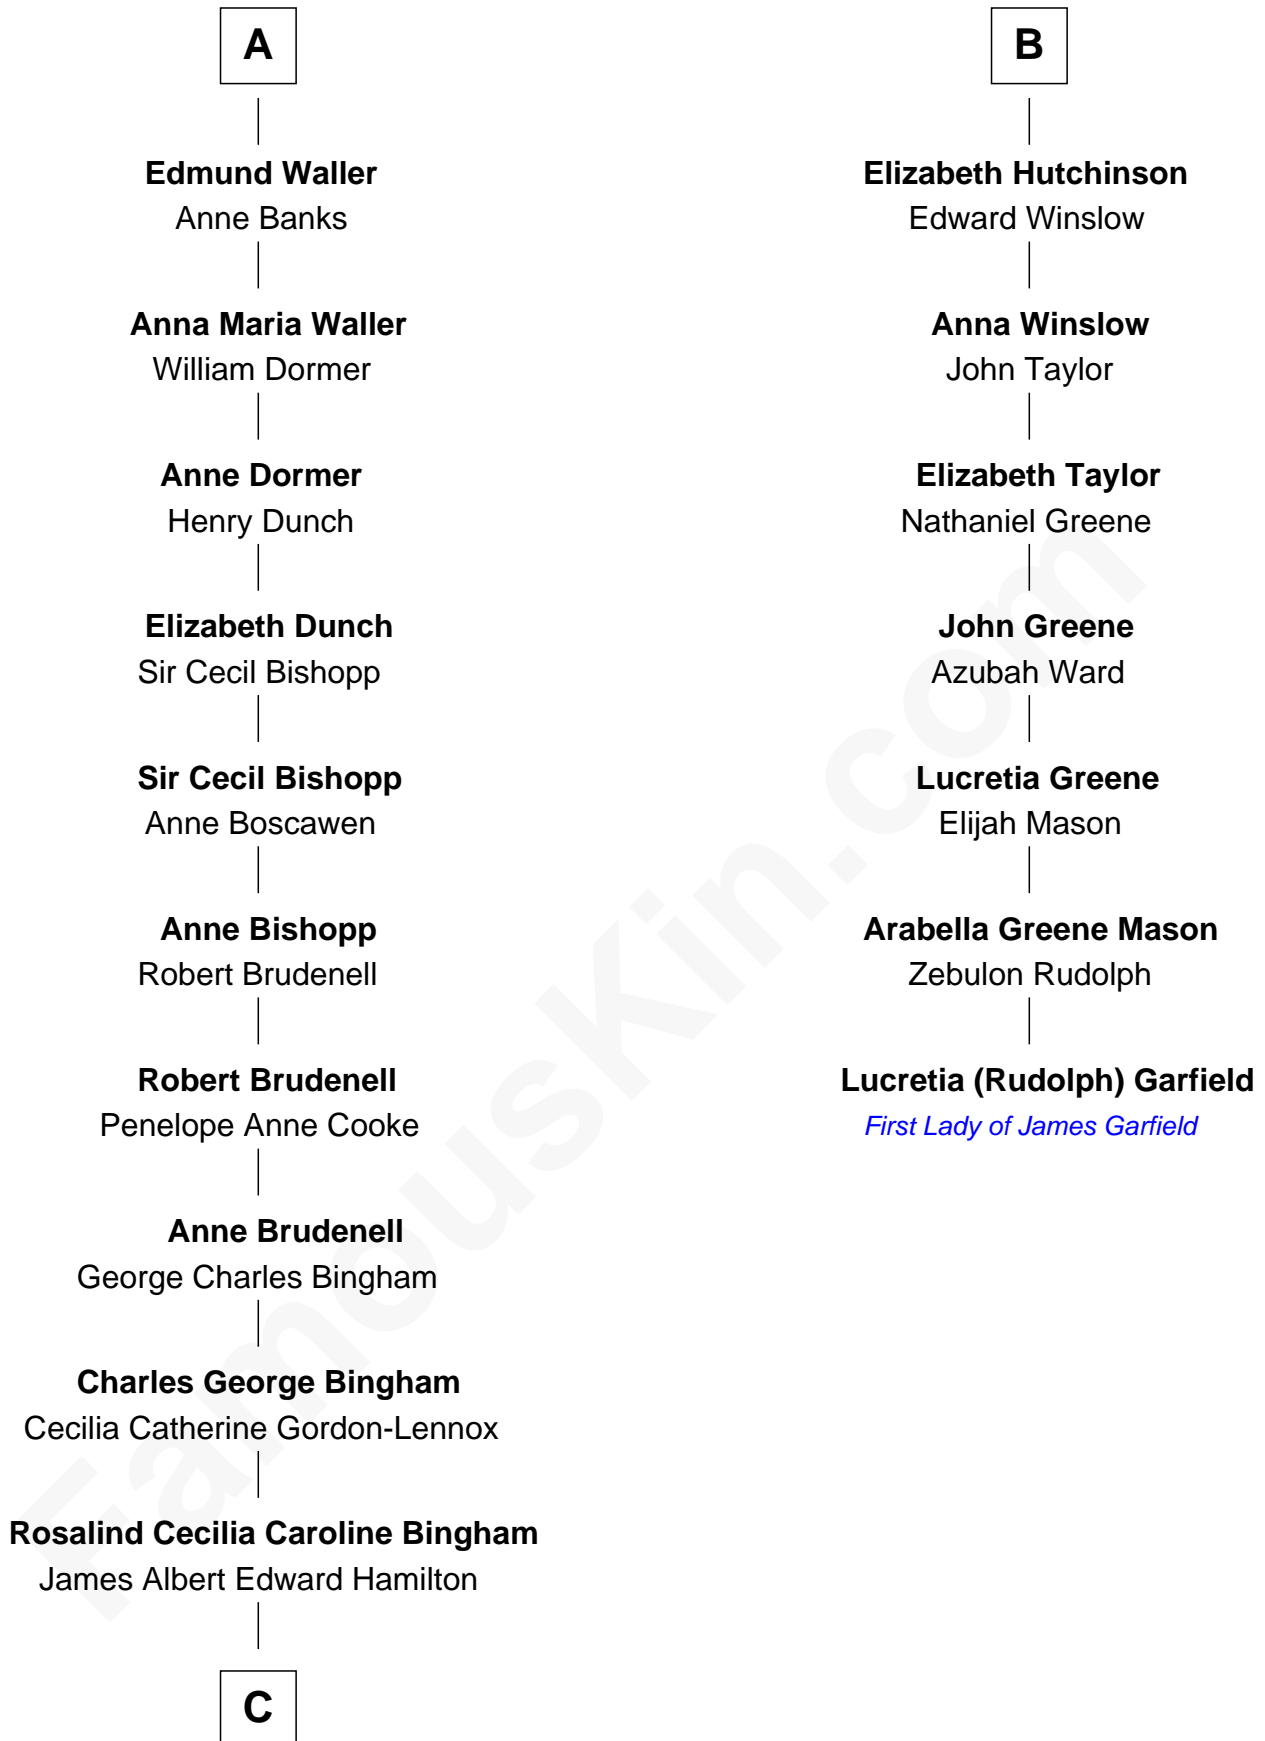

FamousKin.com
Relationship Chart of
Prince William
Prince of Wales

13th cousin 7 times removed of
Lucretia (Rudolph) Garfield
First Lady of President James Garfield

Sir Hugh Willoughby
 Margaret Freville

C

Cynthia Elinor Beatrix Hamilton

Albert Edward John Spencer

Edward John Spencer

Frances Ruth Burke Roche

Princess Diana Frances Spencer

Charles III, King of the United Kingdom

Prince William