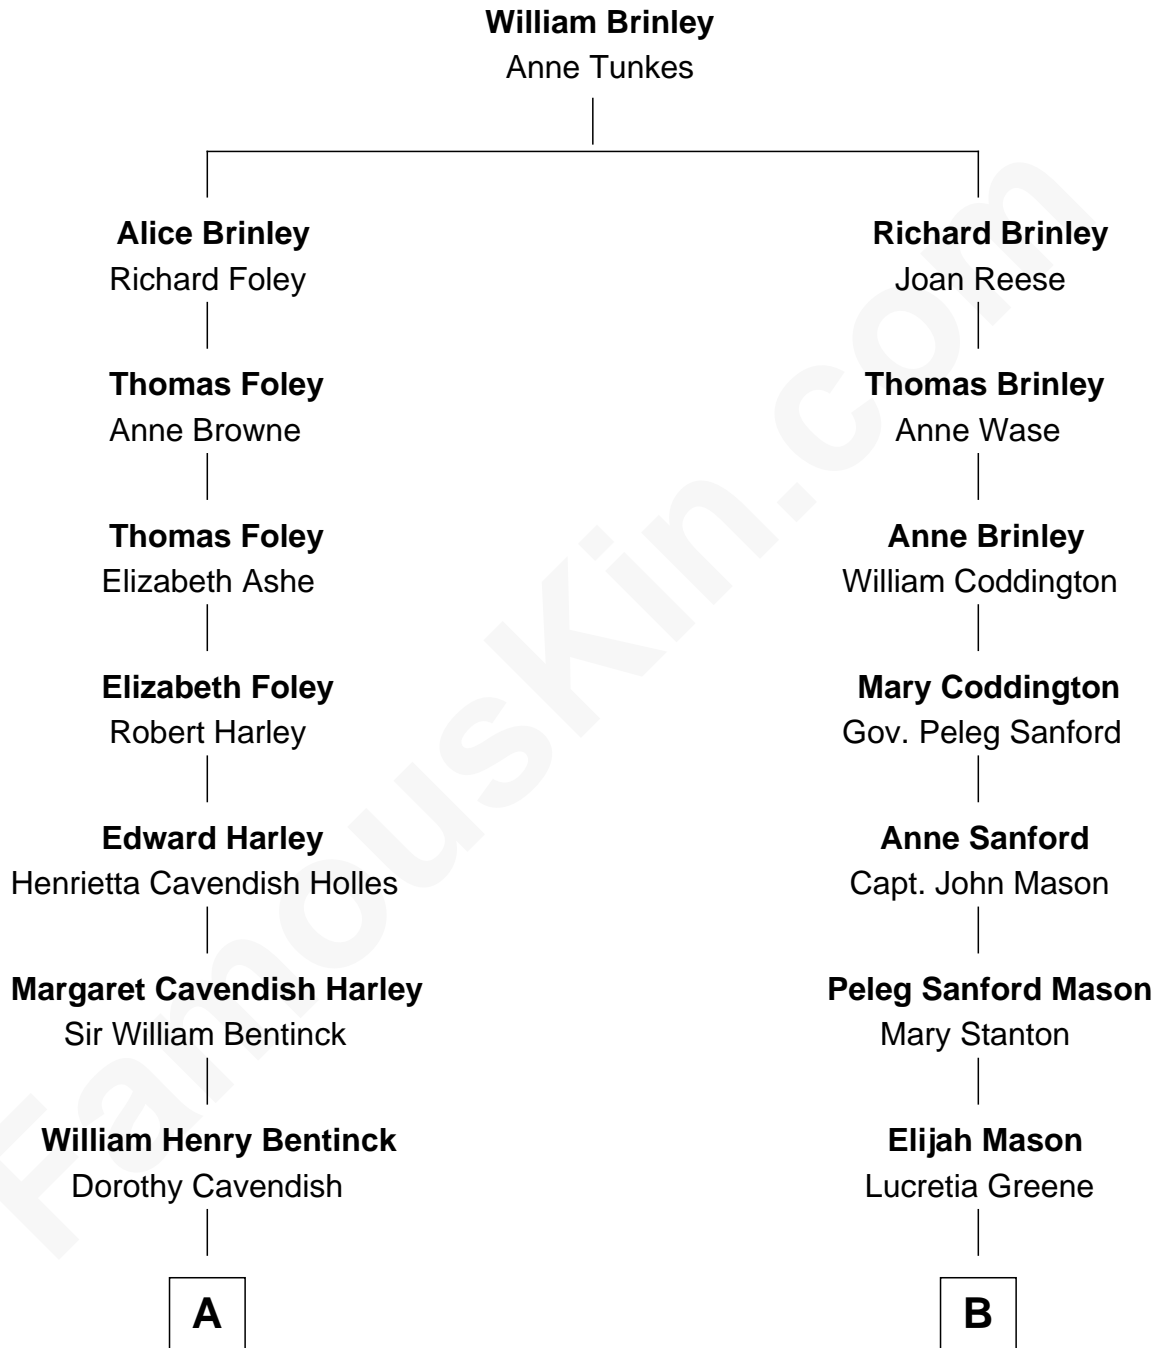

**FamousKin.com**  
**Relationship Chart of**  
**Prince William**  
*Prince of Wales*

8th cousin 5 times removed of  
**Lucretia (Rudolph) Garfield**  
*First Lady of President James Garfield*

**A**

**B**

**Charles Augustus Cavendish-Bentinck**

Anne Wellesley

**Arabella Greene Mason**

Zebulon Rudolph

**Rev. Charles William Cavendish-Bentinck**

Caroline Louisa Burnaby

**Lucretia (Rudolph) Garfield**

*First Lady of James Garfield*

**Cecilia Nina Cavendish-Bentinck**

Claude George Bowes-Lyon

**Elizabeth Bowes-Lyon**

George VI, King of the United Kingdom

**Elizabeth II, Queen of the United Kingdom**

Prince Philip of Edinburgh

**Charles III, King of the United Kingdom**

Princess Diana Frances Spencer

**Prince William**

*Prince of Wales*