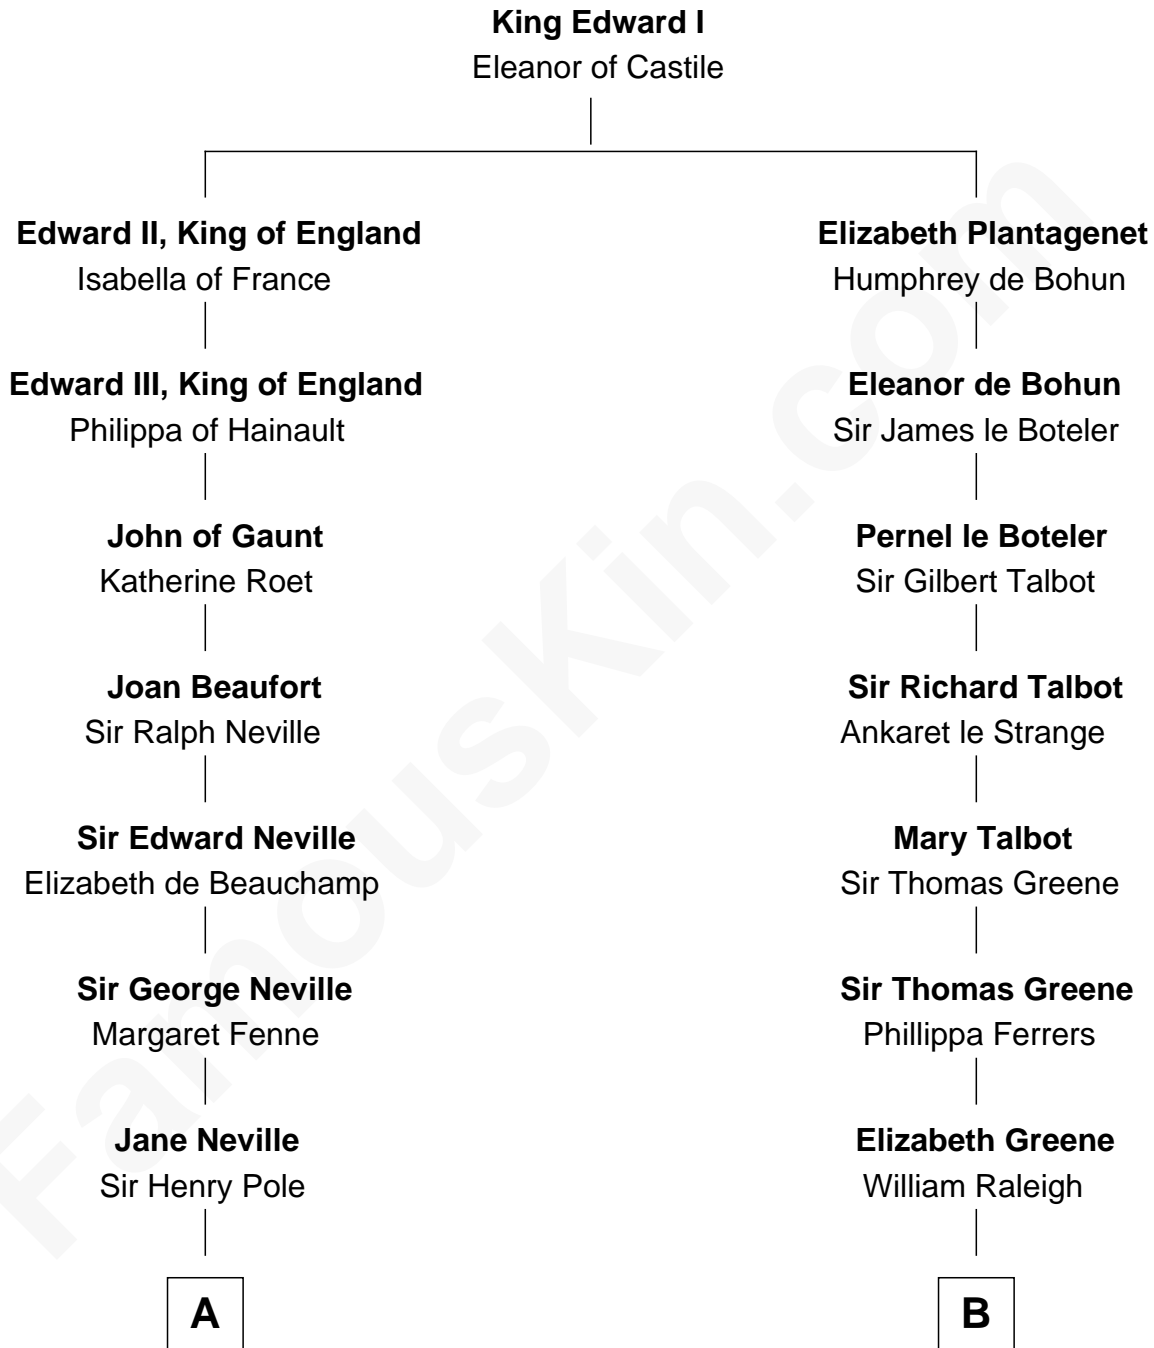

FamousKin.com

Relationship Chart of

Prince William

Prince of Wales

19th cousin 2 times removed of

Lucretia (Rudolph) Garfield
First Lady of President James Garfield

C

Charles Robert Spencer

Margaret Baring

Albert Edward John Spencer

Cynthia Elinor Beatrix Hamilton

Edward John Spencer

Frances Ruth Burke Roche

Princess Diana Frances Spencer

Charles III, King of the United Kingdom

Prince William

Prince of Wales

D

Elijah Mason

Lucretia Greene

Arabella Greene Mason

Zebulon Rudolph

Lucretia (Rudolph) Garfield

First Lady of James Garfield