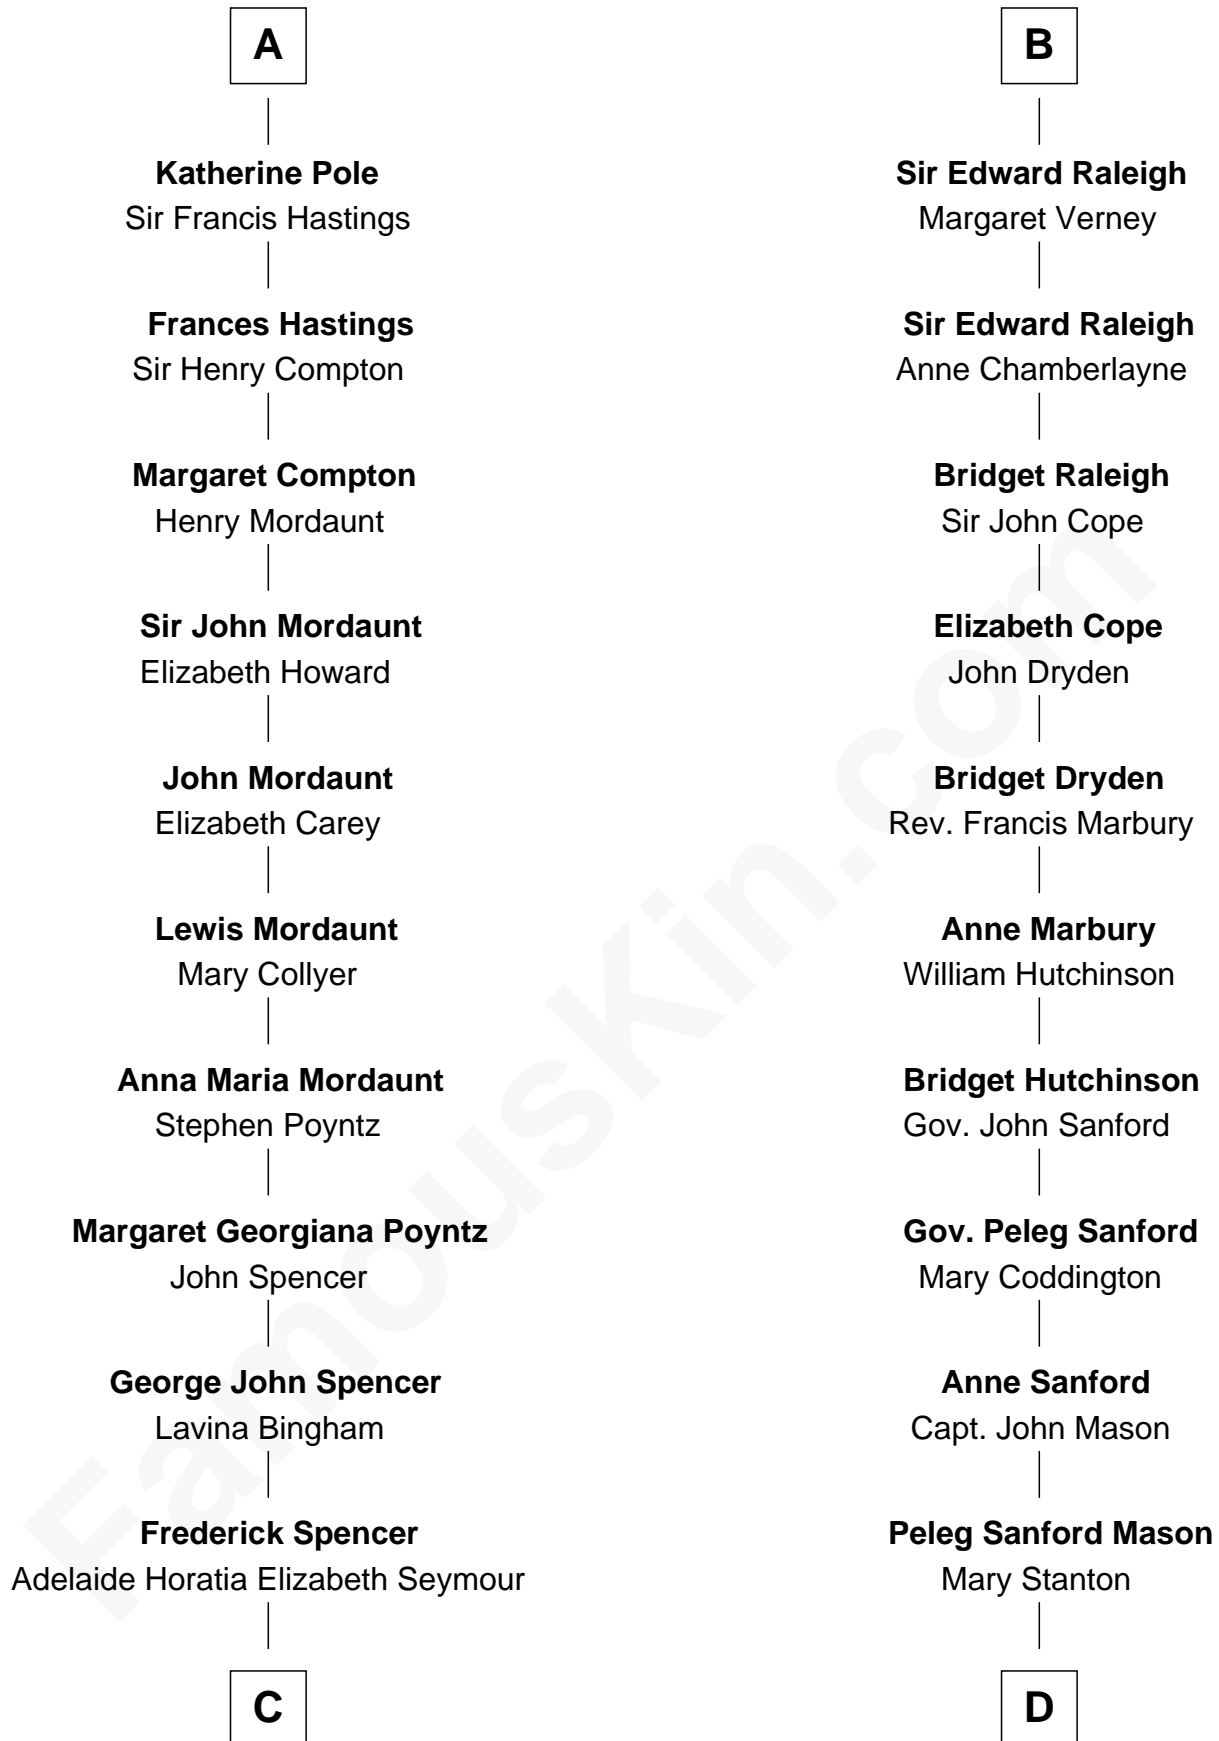

FamousKin.com

Relationship Chart of

Prince William

Prince of Wales

19th cousin 2 times removed of

Lucretia (Rudolph) Garfield
First Lady of President James Garfield

C

Charles Robert Spencer

Margaret Baring

Albert Edward John Spencer

Cynthia Elinor Beatrix Hamilton

Edward John Spencer

Frances Ruth Burke Roche

Princess Diana Frances Spencer

Charles III, King of the United Kingdom

Prince William