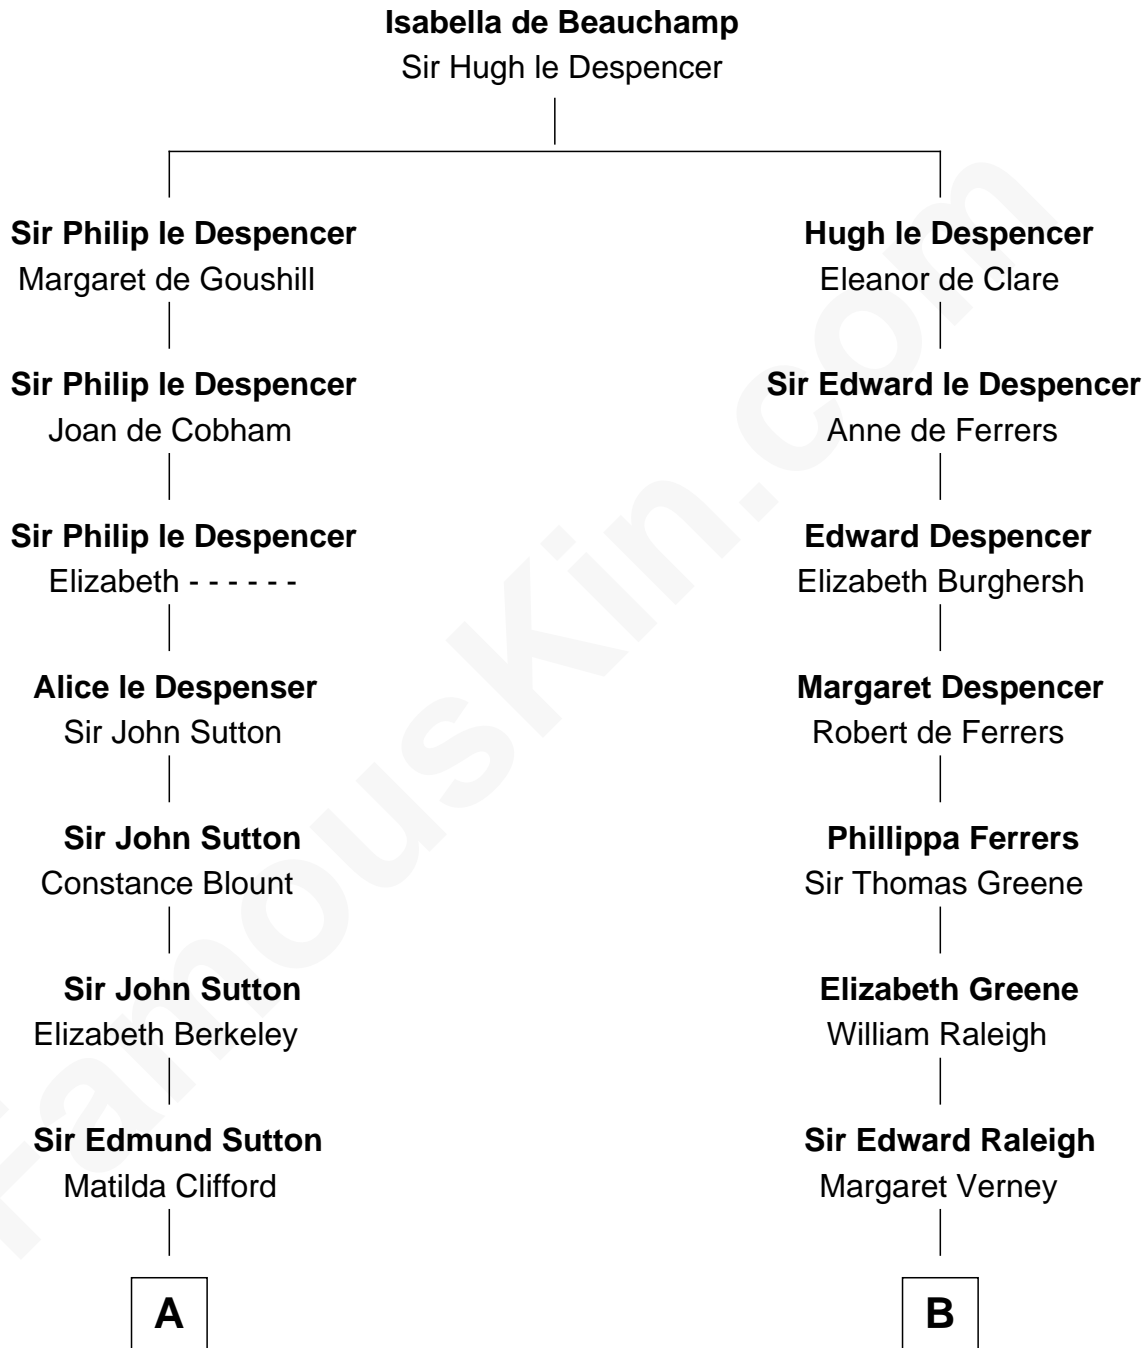

**FamousKin.com**  
**Relationship Chart of**  
**Prince William**  
*Prince of Wales*

**18th cousin 3 times removed of**  
**Lucretia (Rudolph) Garfield**  
*First Lady of President James Garfield*

**C**

**Charles Robert Spencer**

Margaret Baring

**Albert Edward John Spencer**

Cynthia Elinor Beatrix Hamilton

**Edward John Spencer**

Frances Ruth Burke Roche

**Princess Diana Frances Spencer**

Charles III, King of the United Kingdom

**Prince William**

*Prince of Wales*

**D**

**Arabella Greene Mason**

Zebulon Rudolph

**Lucretia (Rudolph) Garfield**

*First Lady of James Garfield*