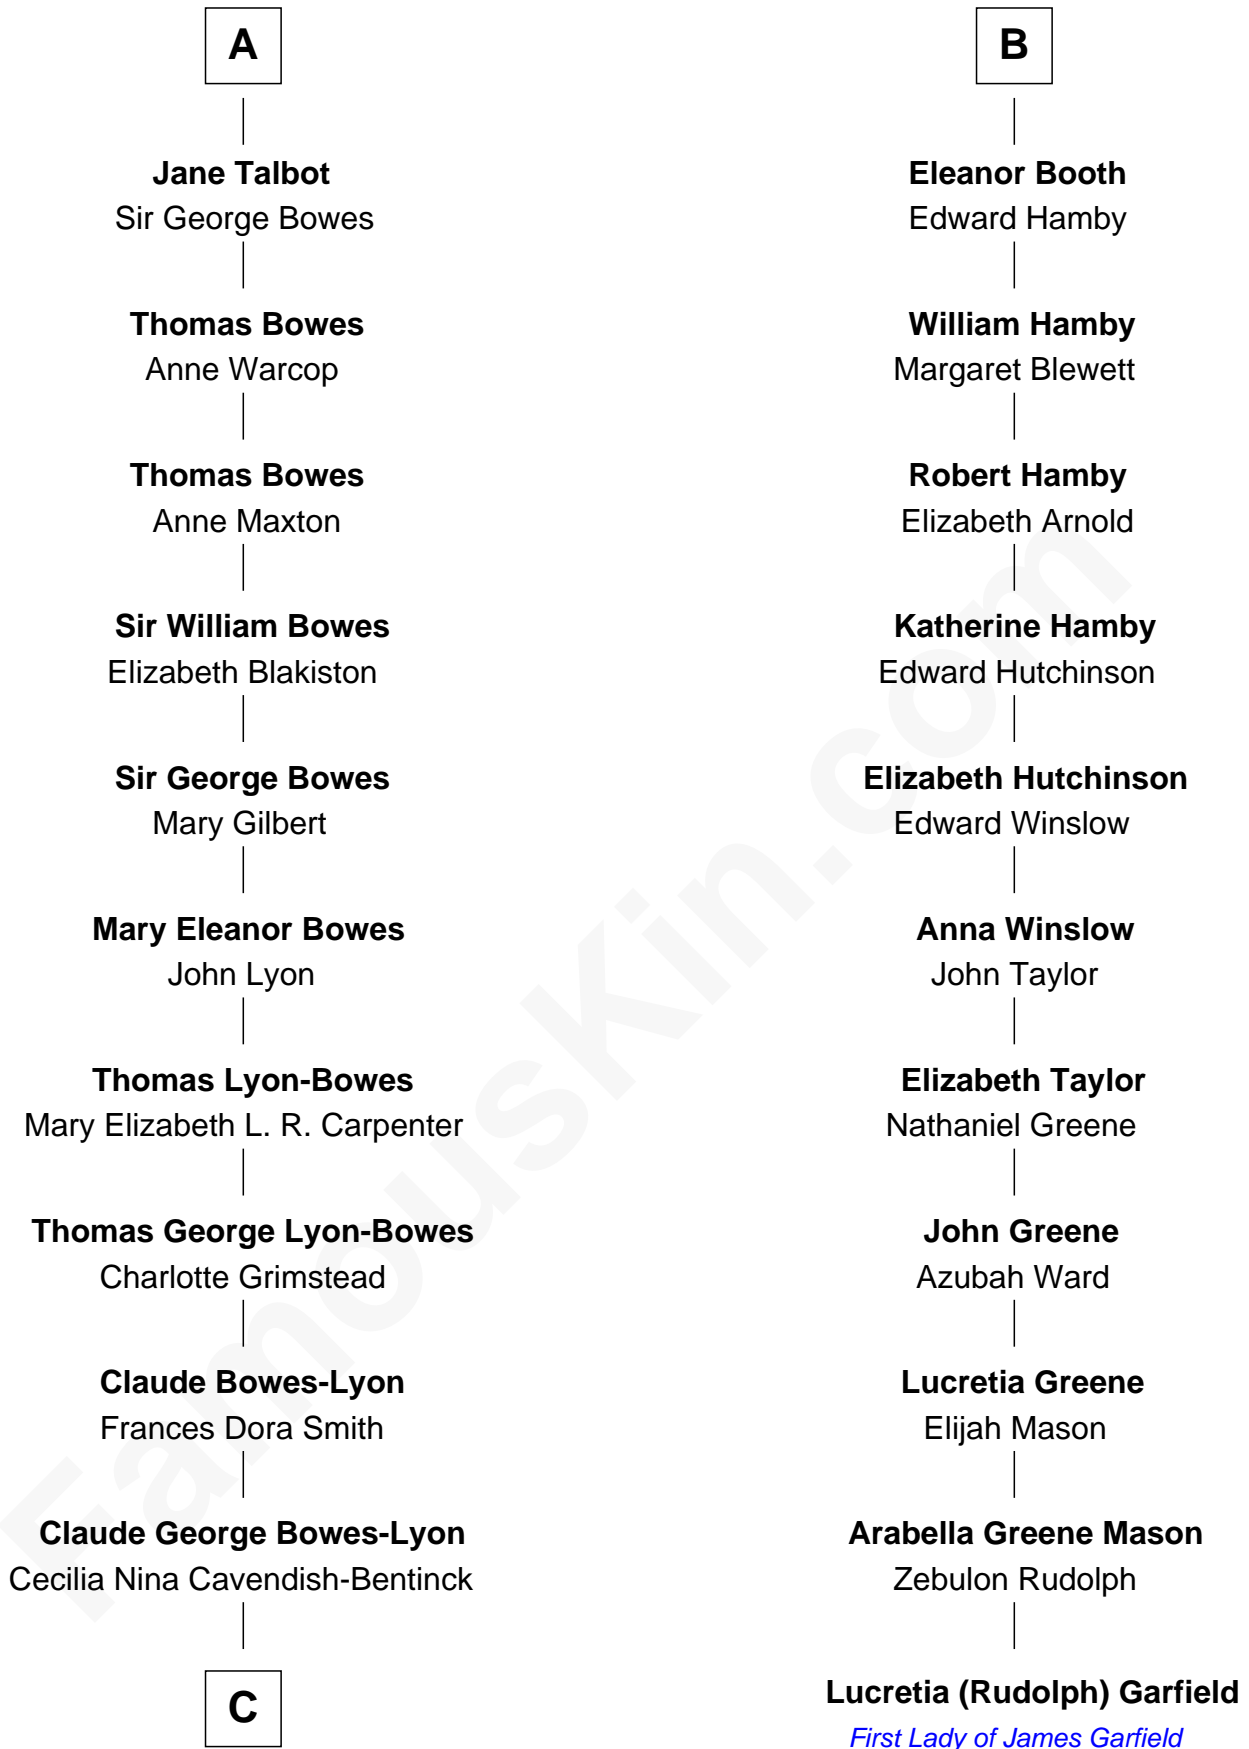

**FamousKin.com**  
**Relationship Chart of**  
**Prince William**  
*Prince of Wales*

17th cousin 3 times removed of  
**Lucretia (Rudolph) Garfield**  
*First Lady of President James Garfield*

**C**

**Elizabeth Bowes-Lyon**

George VI, King of the United Kingdom

**Elizabeth II, Queen of the United Kingdom**

Prince Philip of Edinburgh

**Charles III, King of the United Kingdom**

Princess Diana Frances Spencer

**Prince William**

*Prince of Wales*