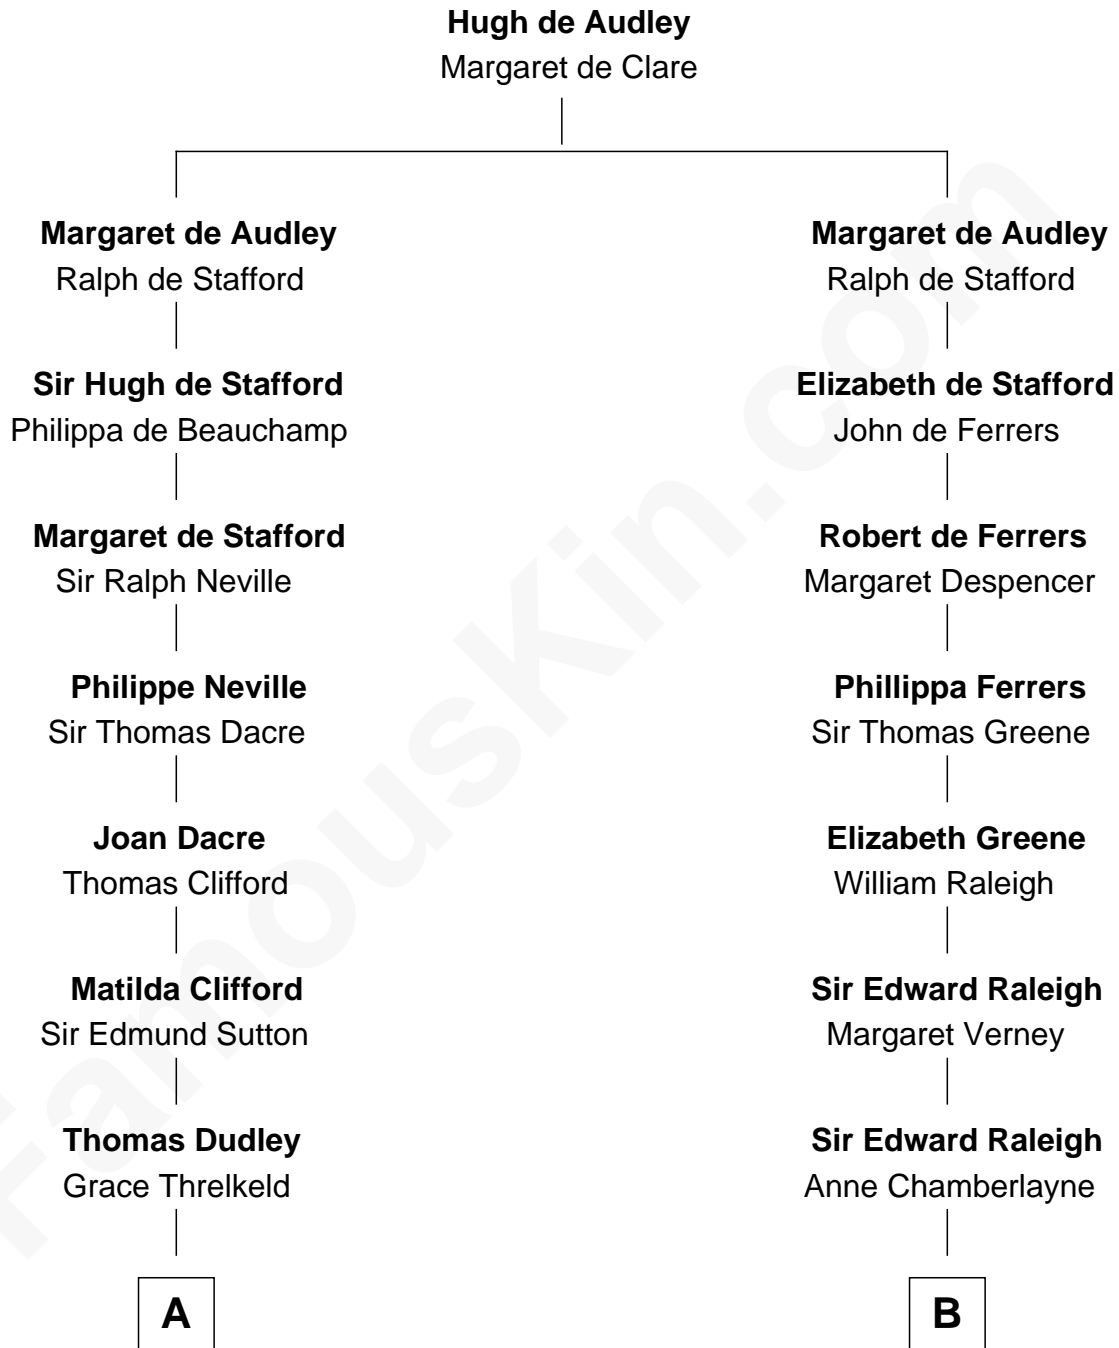

## Relationship Chart of

### Prince William

*Prince of Wales*

17th cousin 3 times removed of

**Lucretia (Rudolph) Garfield**  
*First Lady of President James Garfield*

**C**

—  
**Albert Edward John Spencer**

Cynthia Elinor Beatrix Hamilton

—  
**Edward John Spencer**

Frances Ruth Burke Roche

—  
**Princess Diana Frances Spencer**

Charles III, King of the United Kingdom

—  
**Prince William**

*Prince of Wales*

FamousKin.com