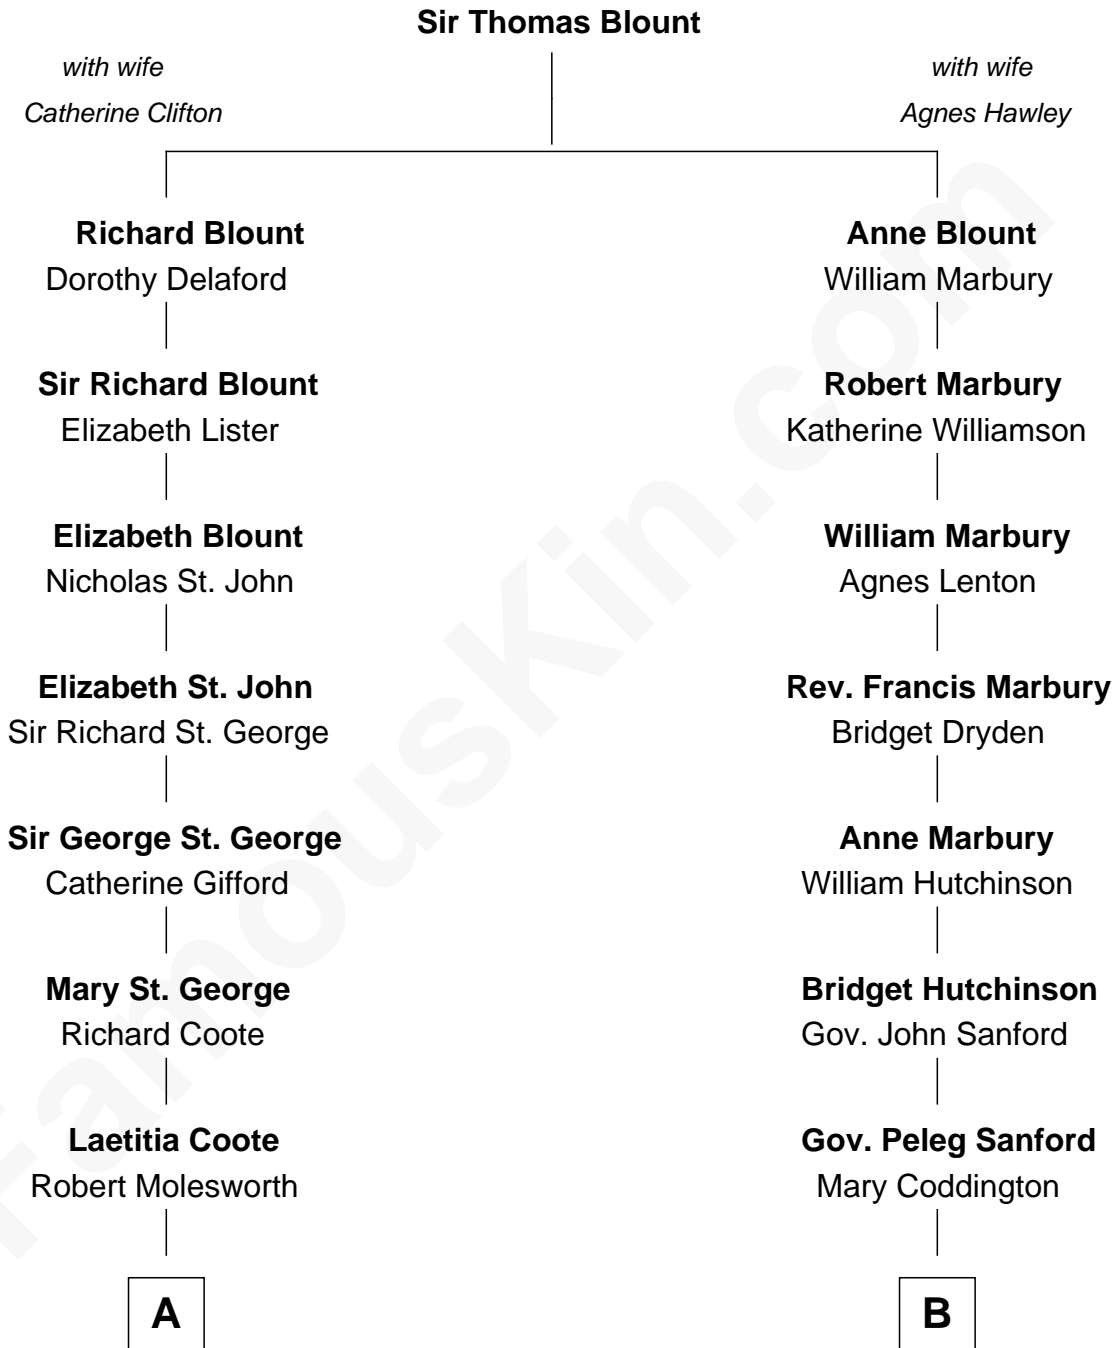

**FamousKin.com**  
**Relationship Chart of**  
**Prince William**  
*Prince of Wales*

**11th cousin 5 times removed of**  
**Lucretia (Rudolph) Garfield**  
*First Lady of President James Garfield*

**A**

**Richard Molesworth**

Mary Jenney Ussher

**Louisa Molesworth**

William Brabazon Ponsonby

**Mary Elizabeth Ponsonby**

Charles Grey

**Elizabeth Grey**

John Crocker Bulteel

**Louisa Emily Charlotte Bulteel**

Edward Charles Baring

**Margaret Baring**

Charles Robert Spencer

**Albert Edward John Spencer**

Cynthia Elinor Beatrix Hamilton

**Edward John Spencer**

Frances Ruth Burke Roche

**Princess Diana Frances Spencer**

Charles III, King of the United Kingdom

**Prince William**

*Prince of Wales*

**B**

**Anne Sanford**

Capt. John Mason

**Peleg Sanford Mason**