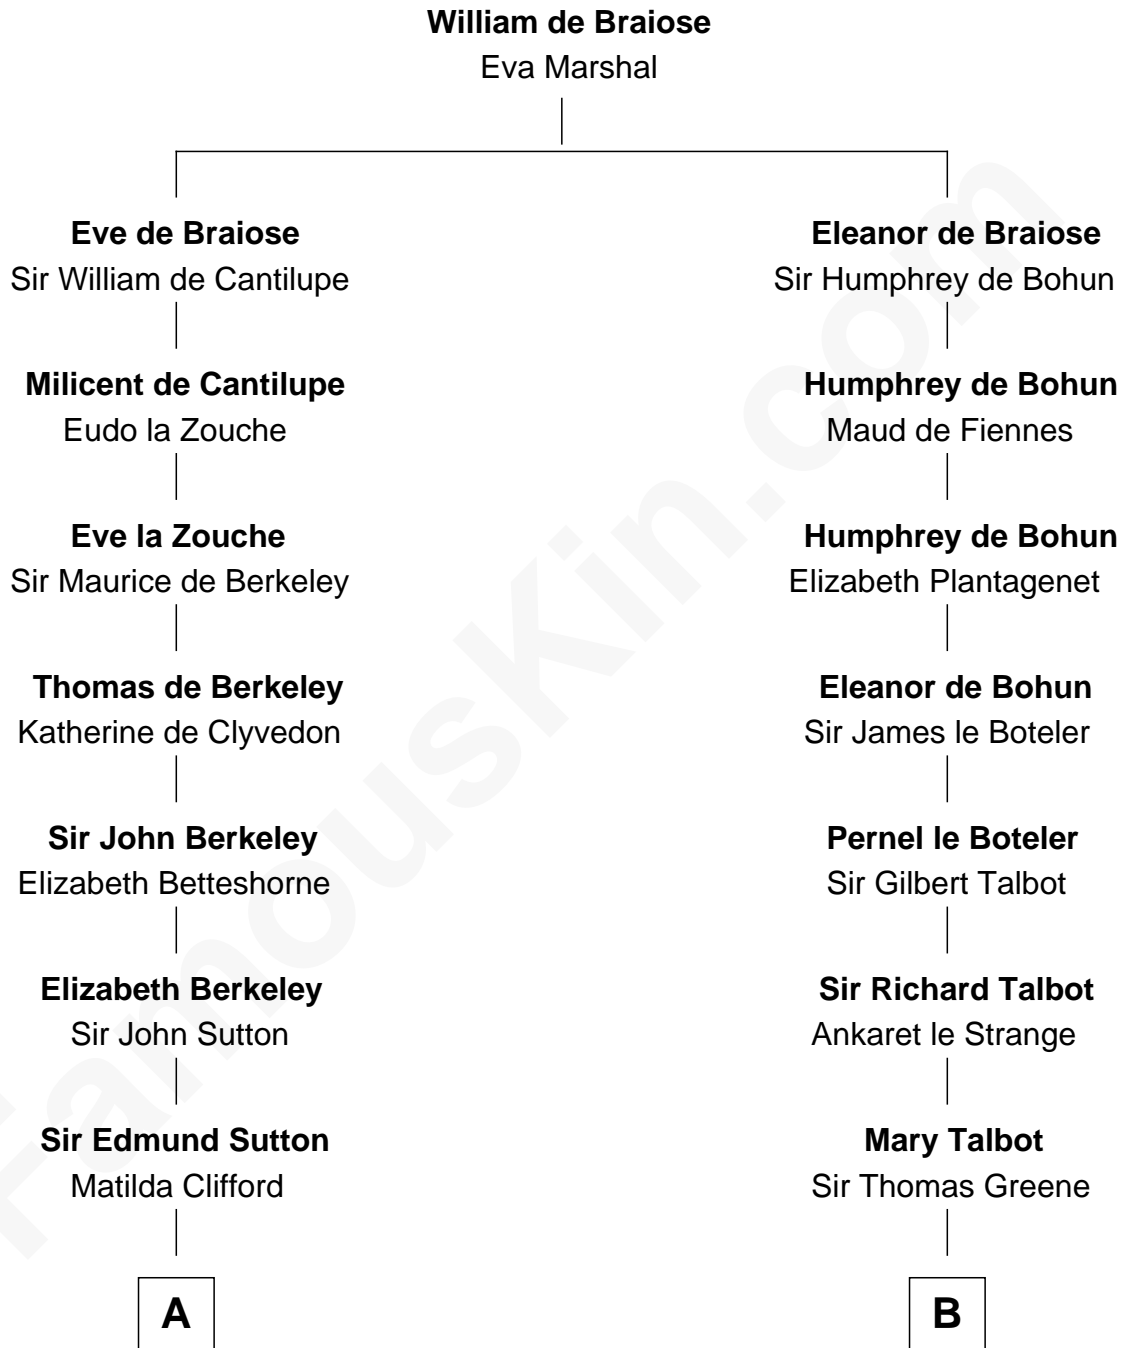

FamousKin.com Relationship Chart of

Prince William

Prince of Wales

21st cousin of

Lucretia (Rudolph) Garfield

First Lady of President James Garfield

C

Charles Robert Spencer

Margaret Baring

Albert Edward John Spencer

Cynthia Elinor Beatrix Hamilton

Edward John Spencer

Frances Ruth Burke Roche

Princess Diana Frances Spencer

Charles III, King of the United Kingdom

Prince William