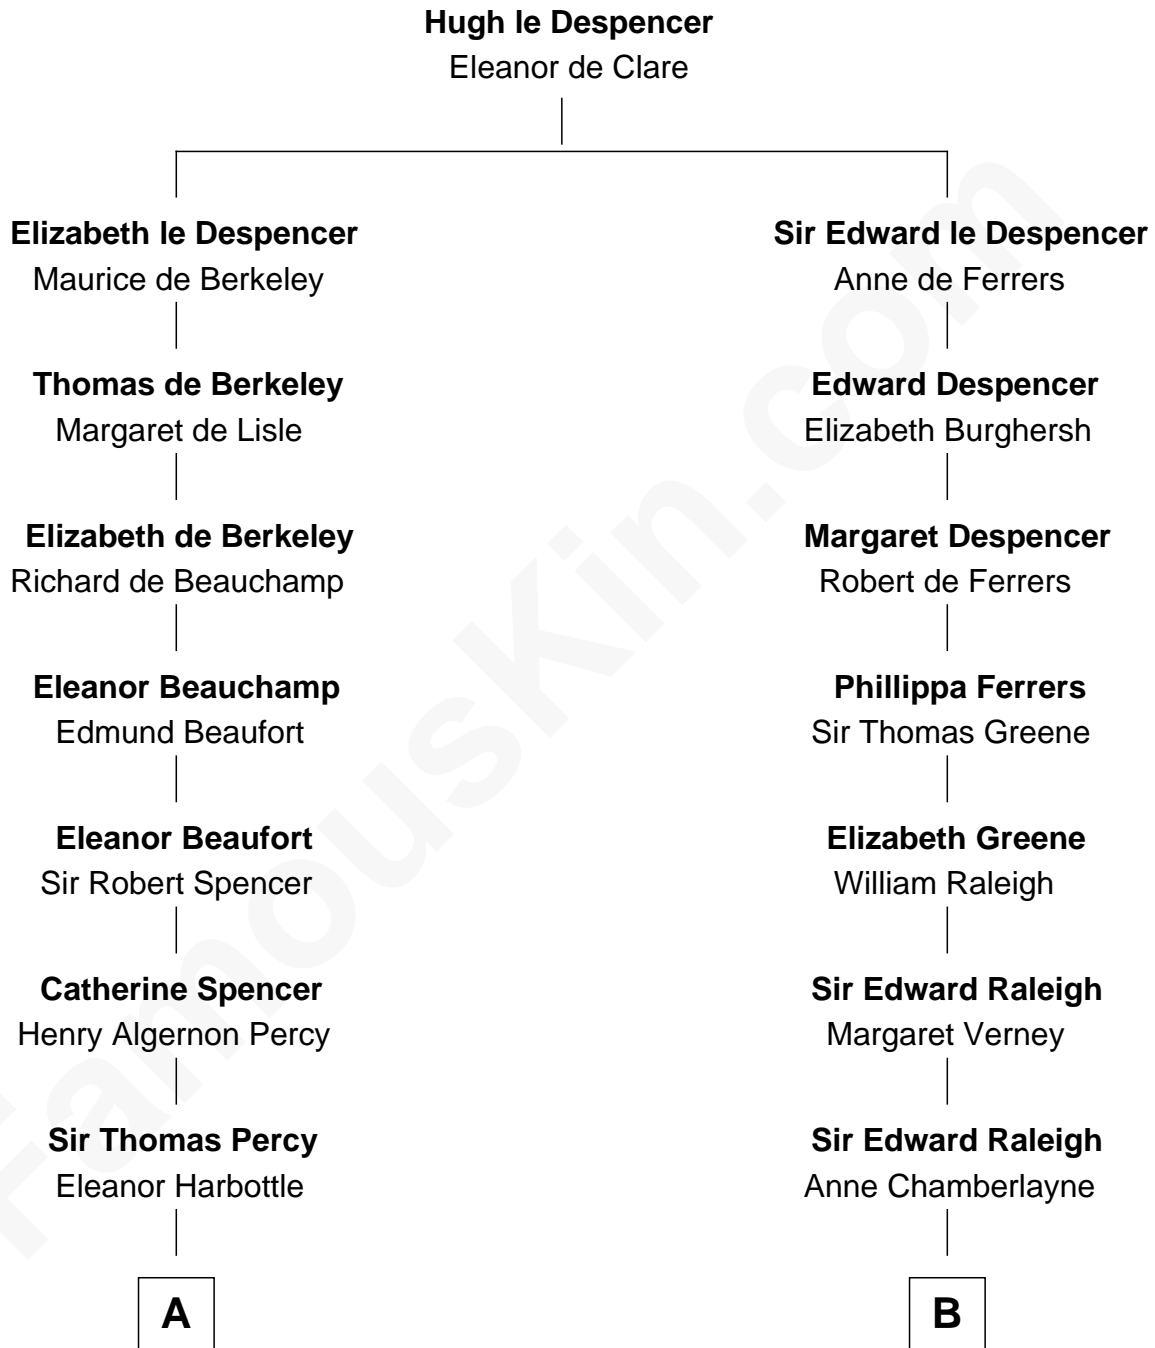

FamousKin.com

Relationship Chart of

Prince William

Prince of Wales

17th cousin 4 times removed of

Lucretia (Rudolph) Garfield

First Lady of President James Garfield

A

Henry Percy
Katherine Neville

Henry Percy
Dorothy Devereux

Dorothy Percy
Robert Sydney

Dorothy Sydney
Henry Spencer

Sir Robert Spencer
Ann Digby

Sir Charles Spencer
Anne Churchill

John Spencer
Georgiana Carolina Carteret