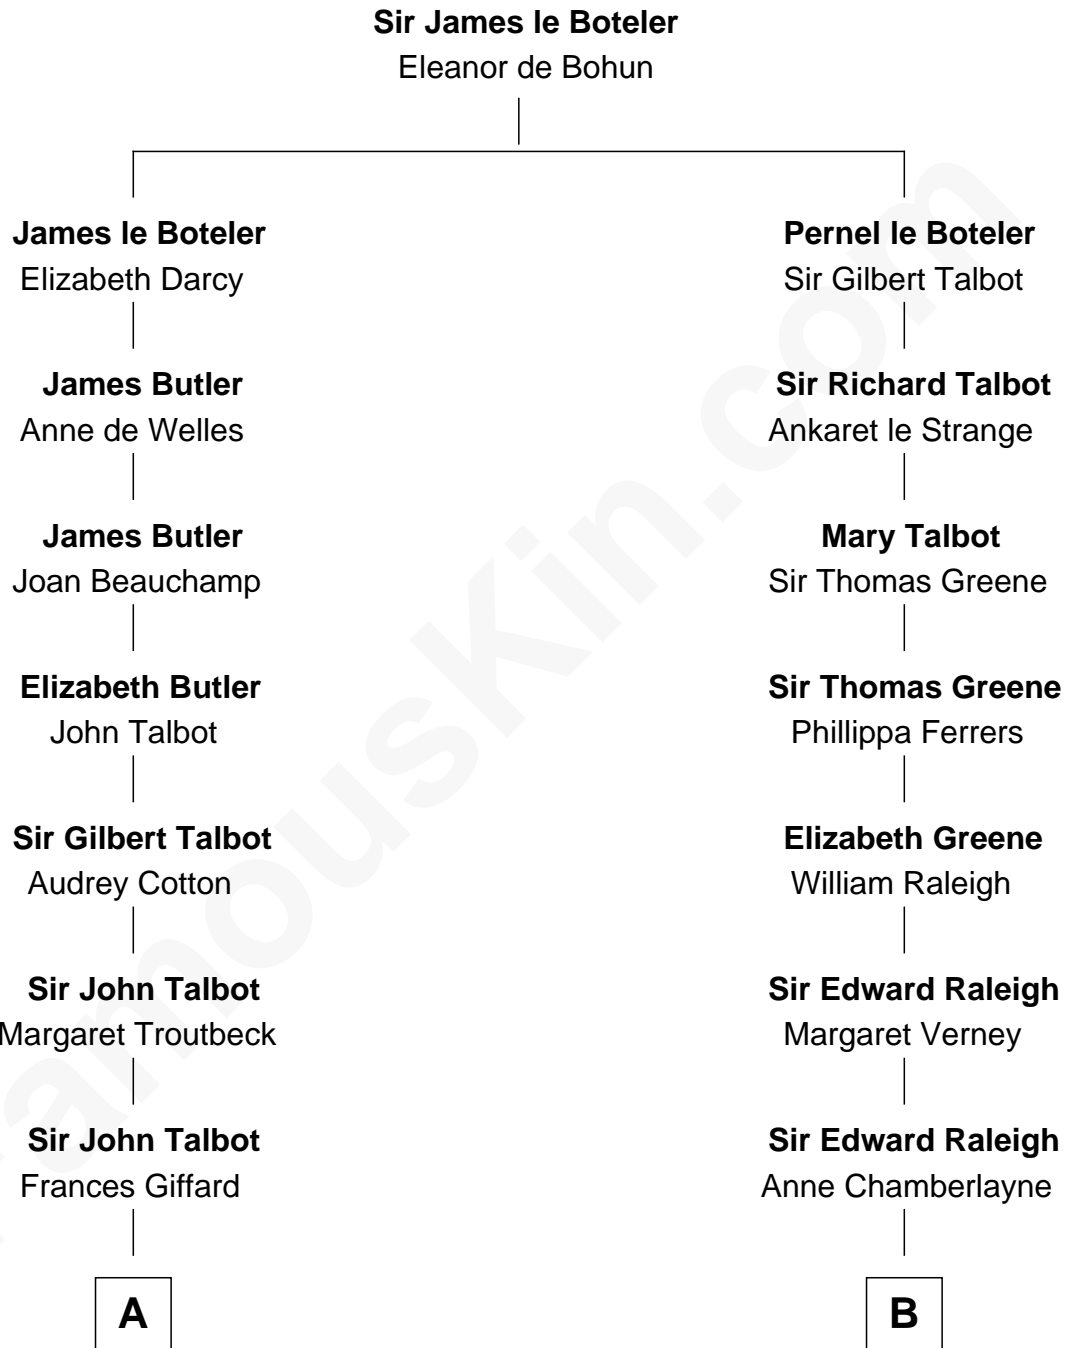

FamousKin.com
Relationship Chart of
Prince William
Prince of Wales

17th cousin 3 times removed of
Lucretia (Rudolph) Garfield
First Lady of President James Garfield

C

Elizabeth Bowes-Lyon

George VI, King of the United Kingdom

Elizabeth II, Queen of the United Kingdom

Prince Philip of Edinburgh

Charles III, King of the United Kingdom

Princess Diana Frances Spencer

Prince William

Prince of Wales