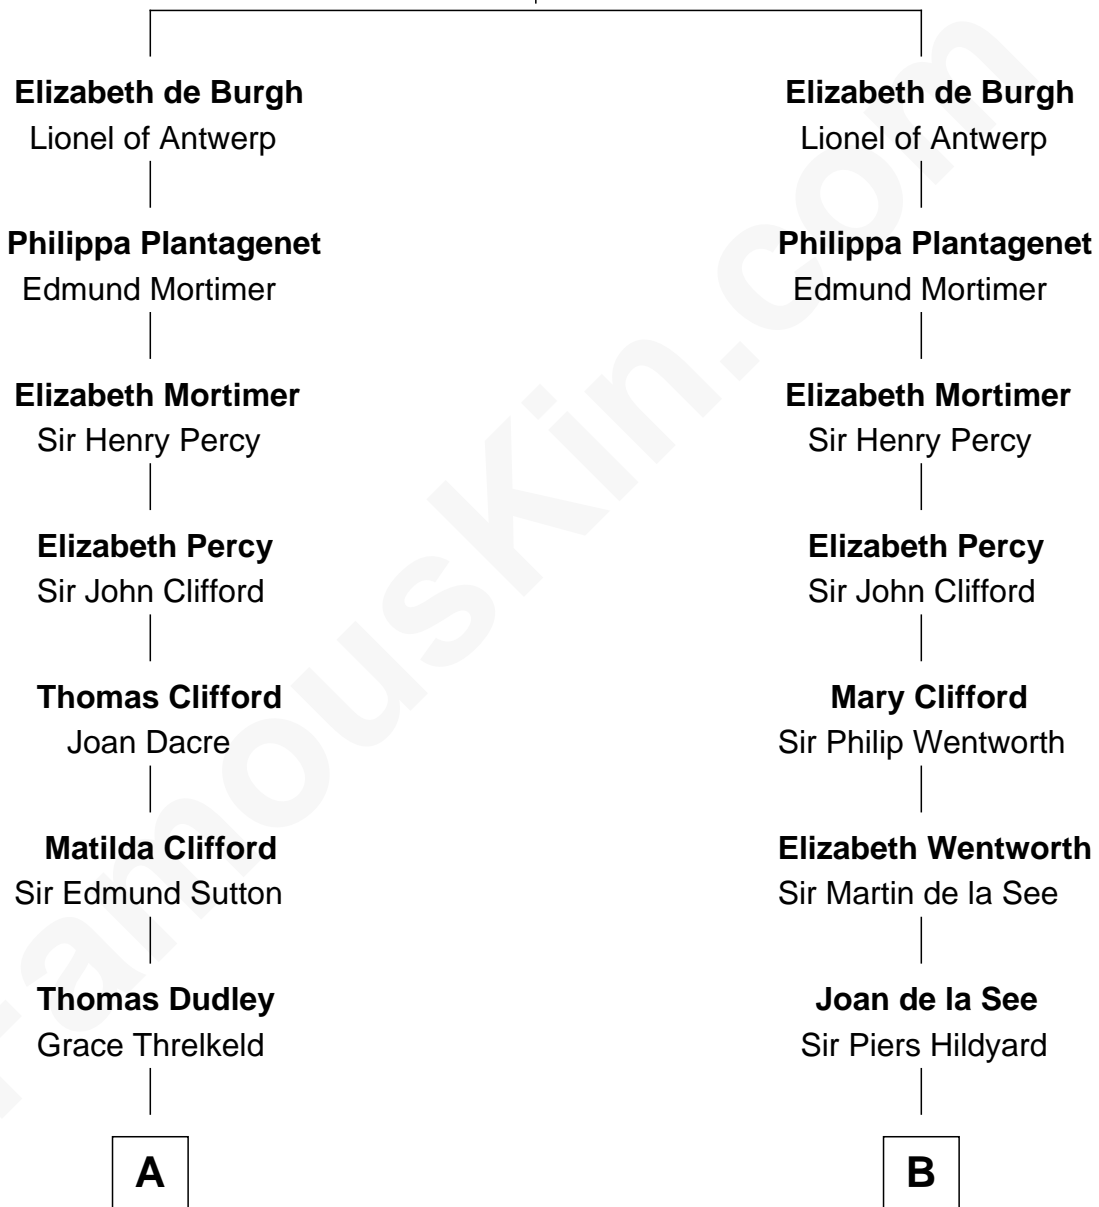

FamousKin.com Relationship Chart of

Prince William

Prince of Wales

20th cousin of

Calvin Coolidge

30th U.S. President

William de Burgh
Maude of Lancaster

C

Albert Edward John Spencer

Cynthia Elinor Beatrix Hamilton

Edward John Spencer

Frances Ruth Burke Roche

Princess Diana Frances Spencer

Charles III, King of the United Kingdom

Prince William

Prince of Wales

30th U.S. President