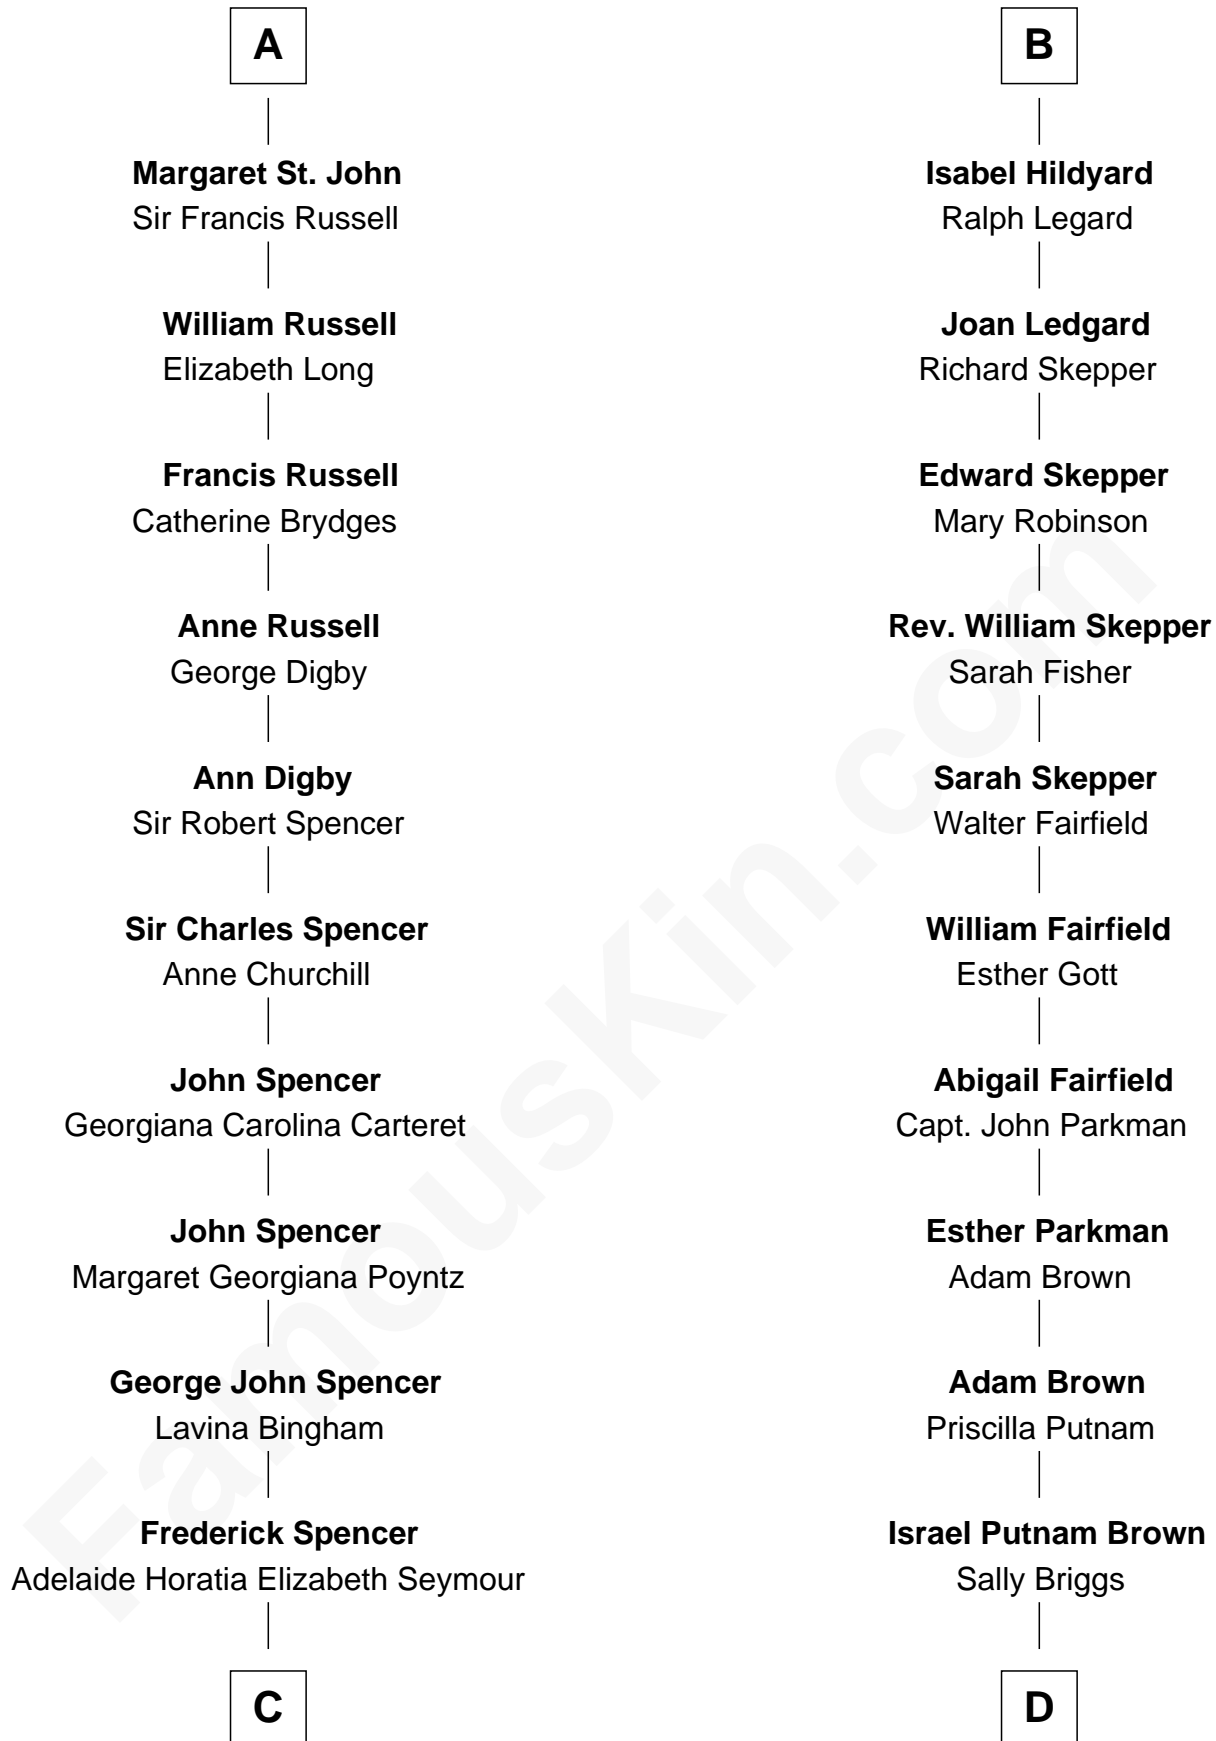

FamousKin.com Relationship Chart of

Prince William

Prince of Wales

20th cousin 1 time removed of

Calvin Coolidge

30th U.S. President

John Deincourt

C

Charles Robert Spencer

Margaret Baring

Albert Edward John Spencer

Cynthia Elinor Beatrix Hamilton

Edward John Spencer

Frances Ruth Burke Roche

Princess Diana Frances Spencer

Charles III, King of the United Kingdom