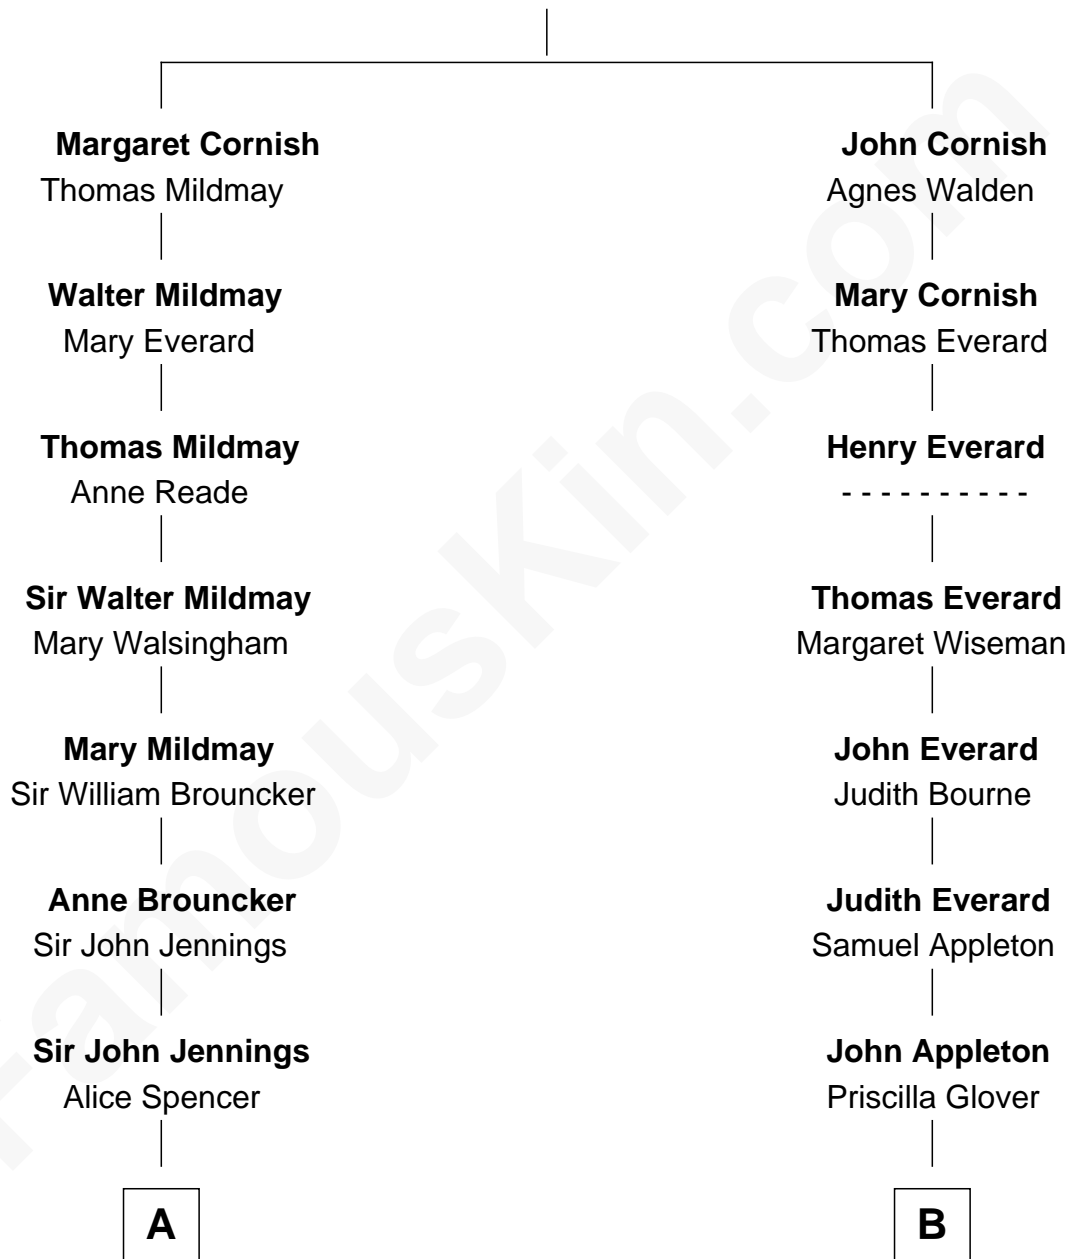

FamousKin.com Relationship Chart of

Prince William

Prince of Wales

15th cousin 3 times removed of

Calvin Coolidge

30th U.S. President

John Cornish

A

Richard Jennings
Frances Thornhurst

Sarah Jennings
John Churchill

Anne Churchill
Sir Charles Spencer

John Spencer
Georgiana Carolina Carteret

John Spencer
Margaret Georgiana Poyntz

George John Spencer
Lavina Bingham