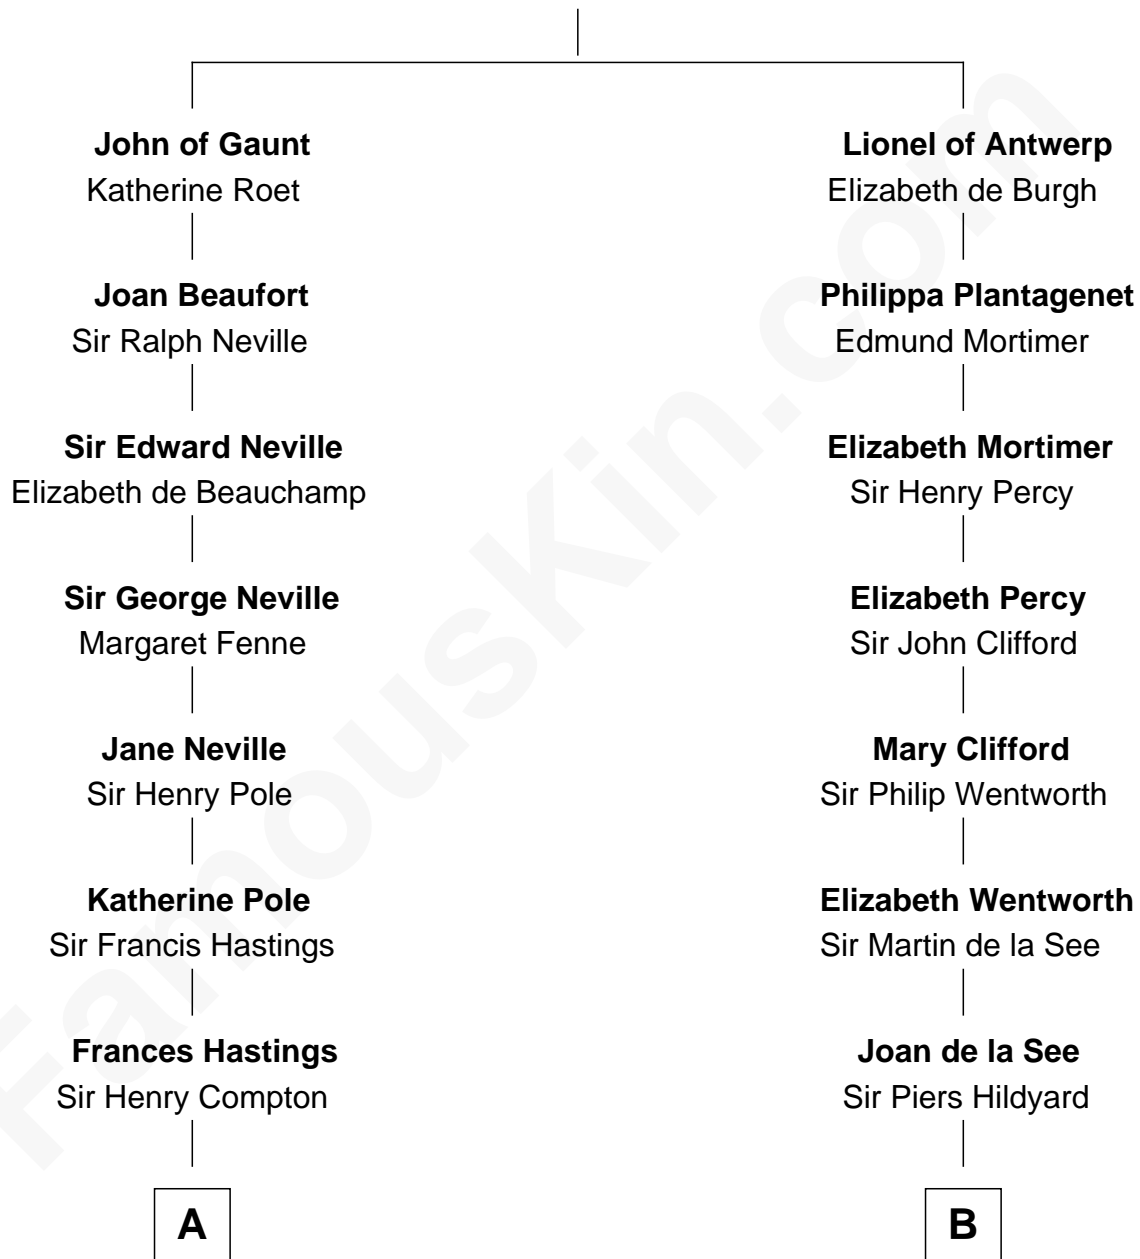

FamousKin.com Relationship Chart of

Prince William

Prince of Wales

19th cousin 1 time removed of

Calvin Coolidge

30th U.S. President

Edward III, King of England

Philippa of Hainault

C

Edward John Spencer
Frances Ruth Burke Roche

Princess Diana Frances Spencer
Charles III, King of the United Kingdom

Prince William
Prince of Wales

D

Sally Briggs Brown
Israel Chase Brewer

Sarah Almeda Brewer
Calvin Galusha Coolidge