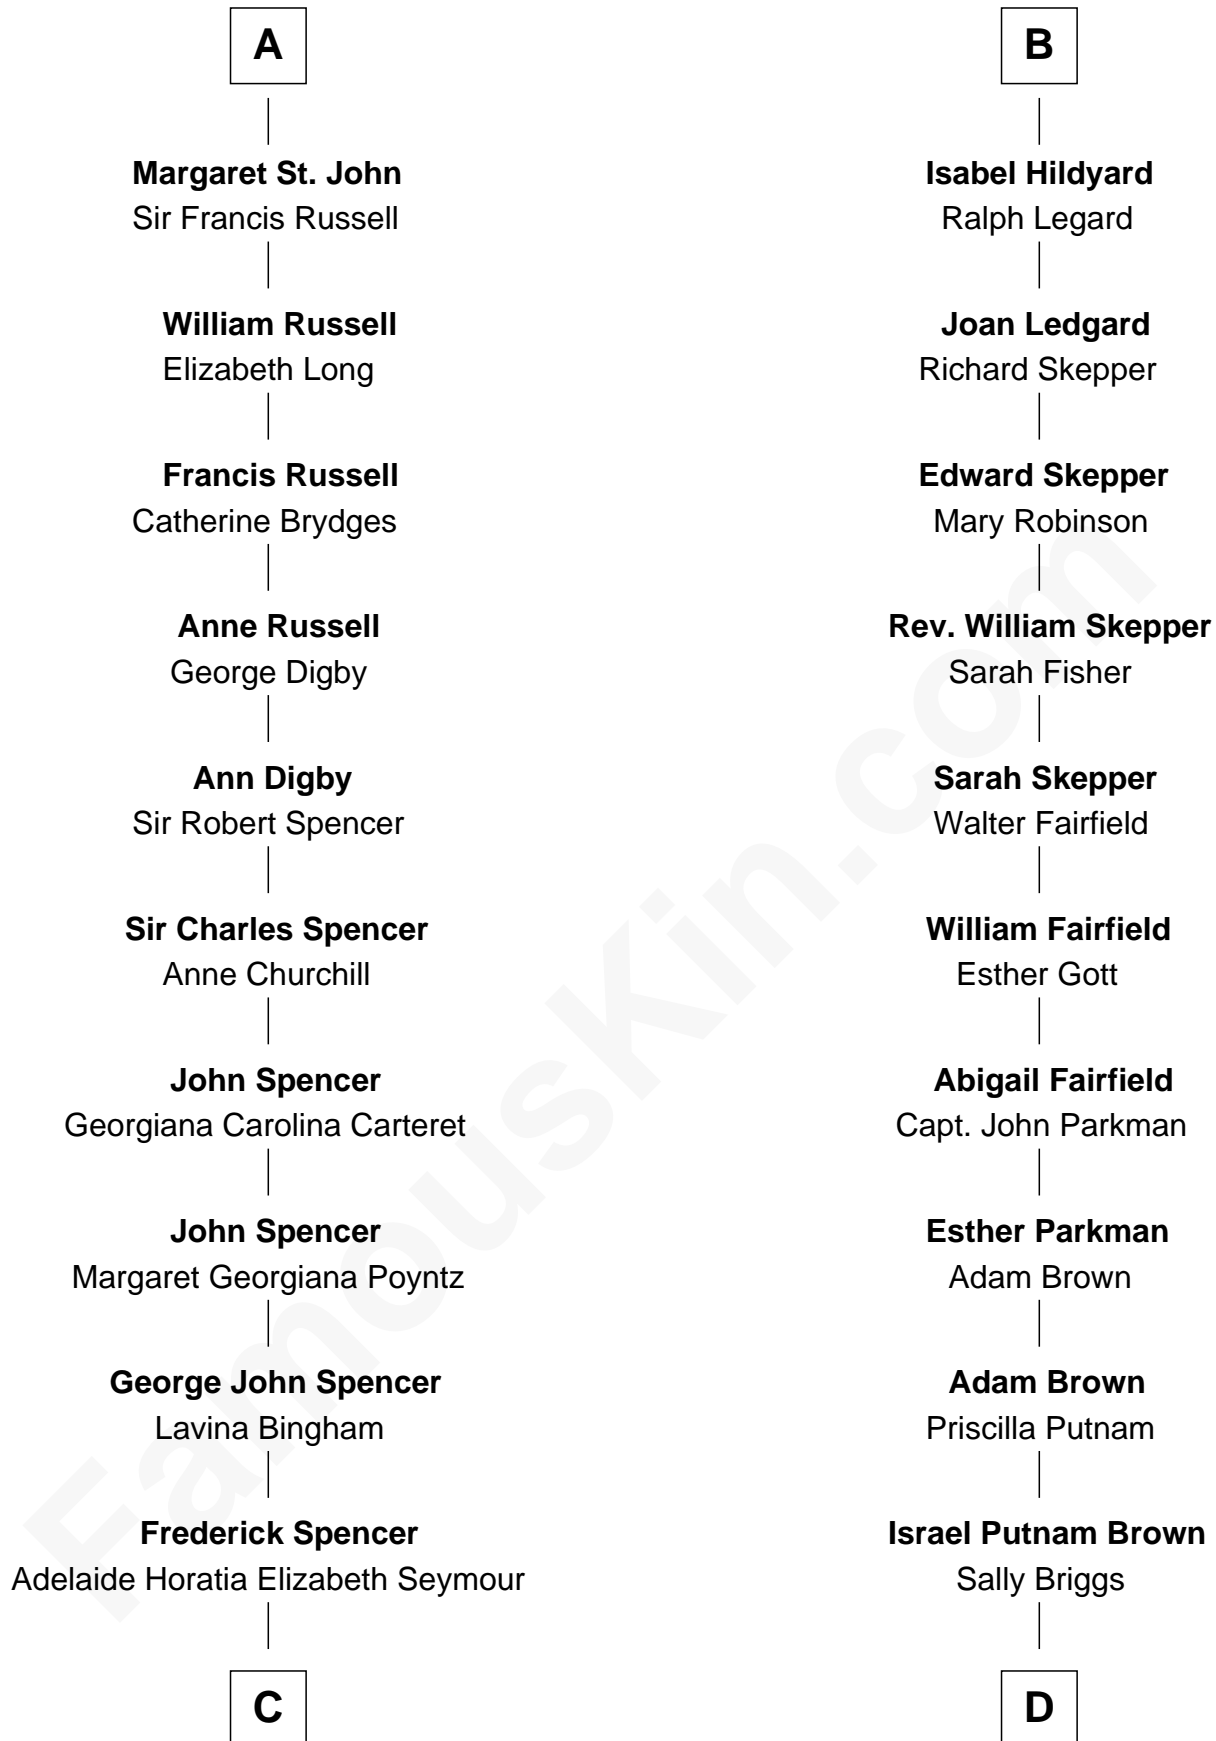

FamousKin.com Relationship Chart of

Prince William

Prince of Wales

20th cousin 1 time removed of

Calvin Coolidge

30th U.S. President

Pain de Tibetot

Agnes de Ros

Sir John de Tibetot
Margaret de Badlesmere

Sir Robert de Tibetot
Margaret Deincourt

Elizabeth de Tibetot
Sir Philip le Despencer

Margery Despencer
Sir Roger Wentworth

Henry Wentworth
Elizabeth Howard

Margery Wentworth
Sir William Waldegrave

Margaret Waldegrave
Sir John St. John

A

Sir John de Tibetot
Margaret de Badlesmere

Sir Robert de Tibetot
Margaret Deincourt

Elizabeth de Tibetot
Sir Philip le Despencer

Margery Despencer
Sir Roger Wentworth

Sir Philip Wentworth
Mary Clifford

Elizabeth Wentworth
Sir Martin de la See

Joan de la See
Sir Piers Hildyard

B

C

Charles Robert Spencer

Margaret Baring

Albert Edward John Spencer