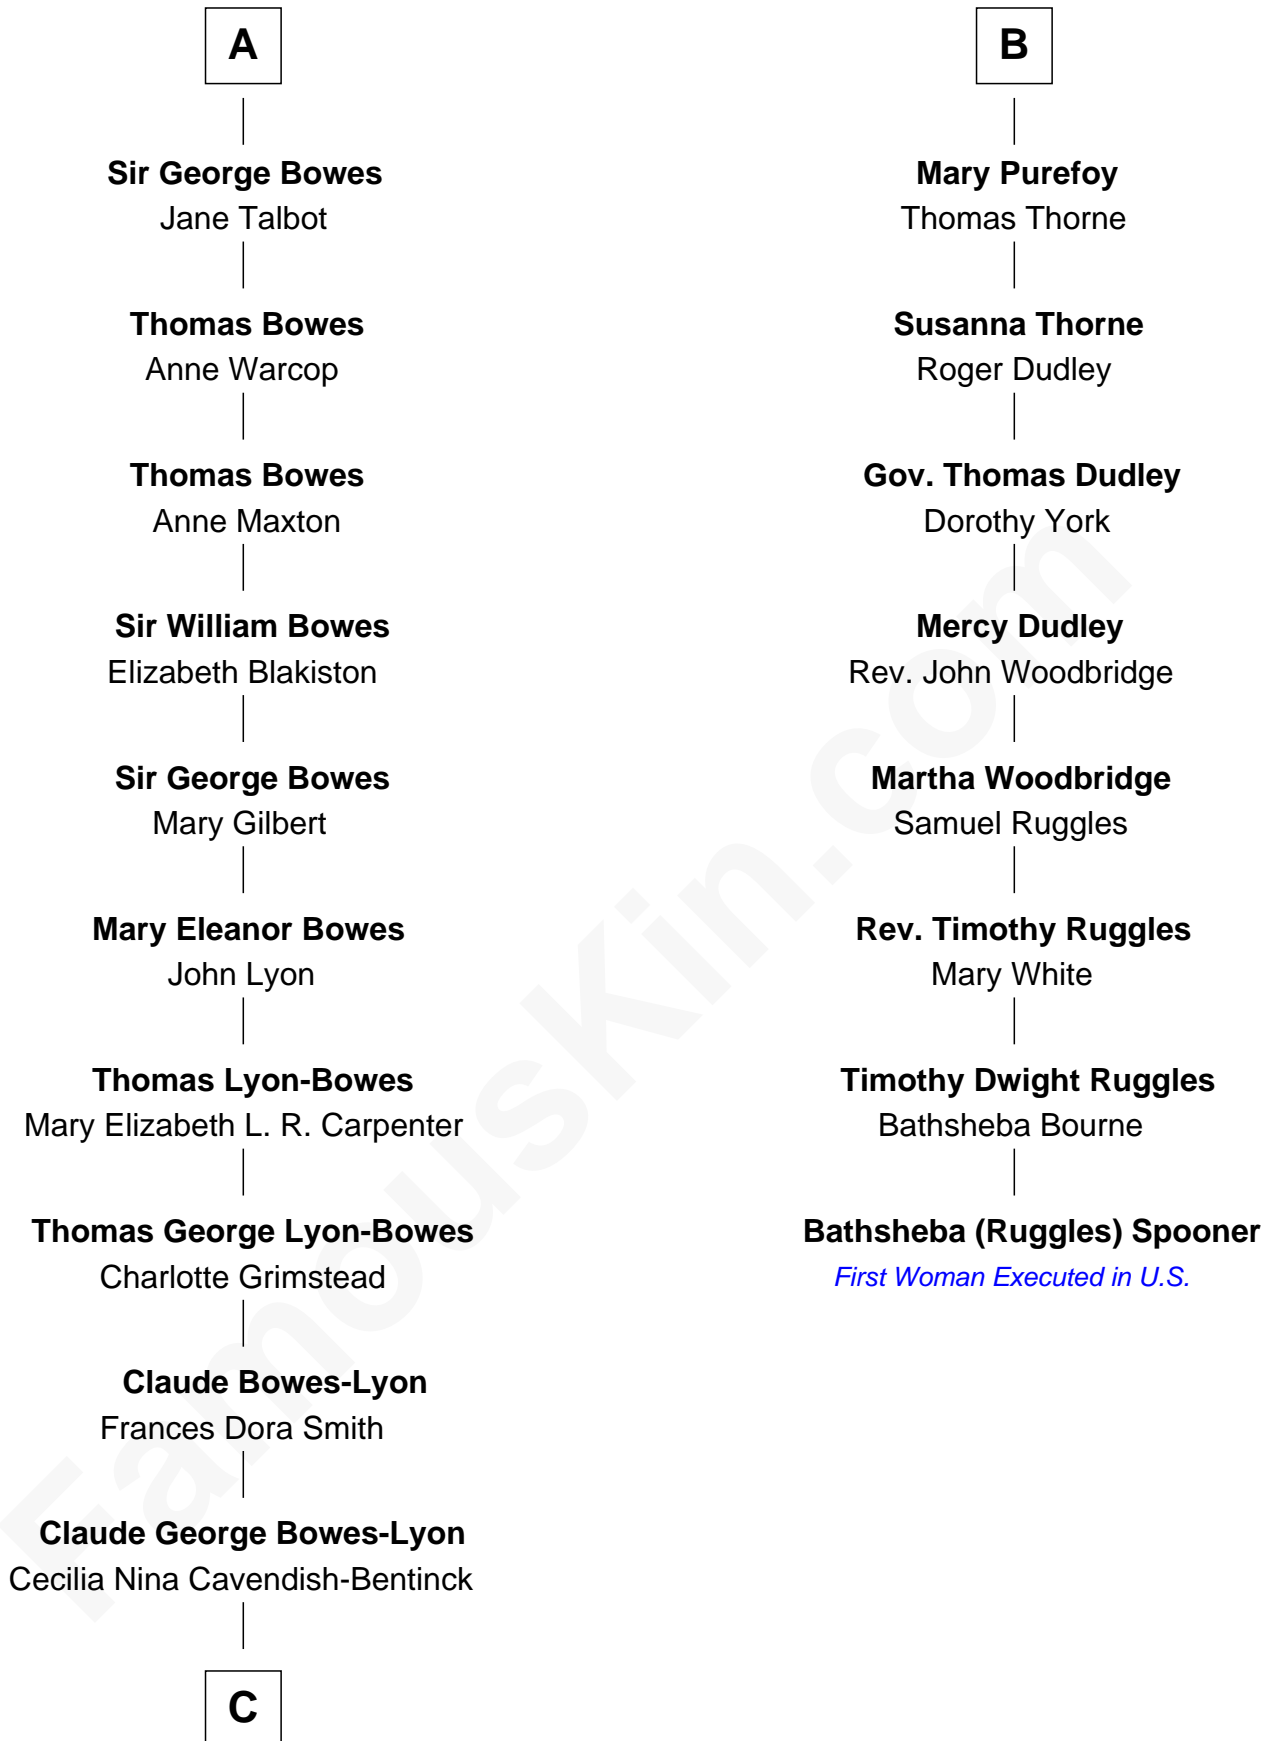

FamousKin.com

Relationship Chart of

Prince William

Prince of Wales

14th cousin 6 times removed of

Bathsheba (Ruggles) Spooner

First woman executed for murder in U.S. by non-British government

Sir John Marmion
Maud de Furnival

C

Elizabeth Bowes-Lyon

George VI, King of the United Kingdom

Elizabeth II, Queen of the United Kingdom

Prince Philip of Edinburgh

Charles III, King of the United Kingdom

Princess Diana Frances Spencer

Prince William