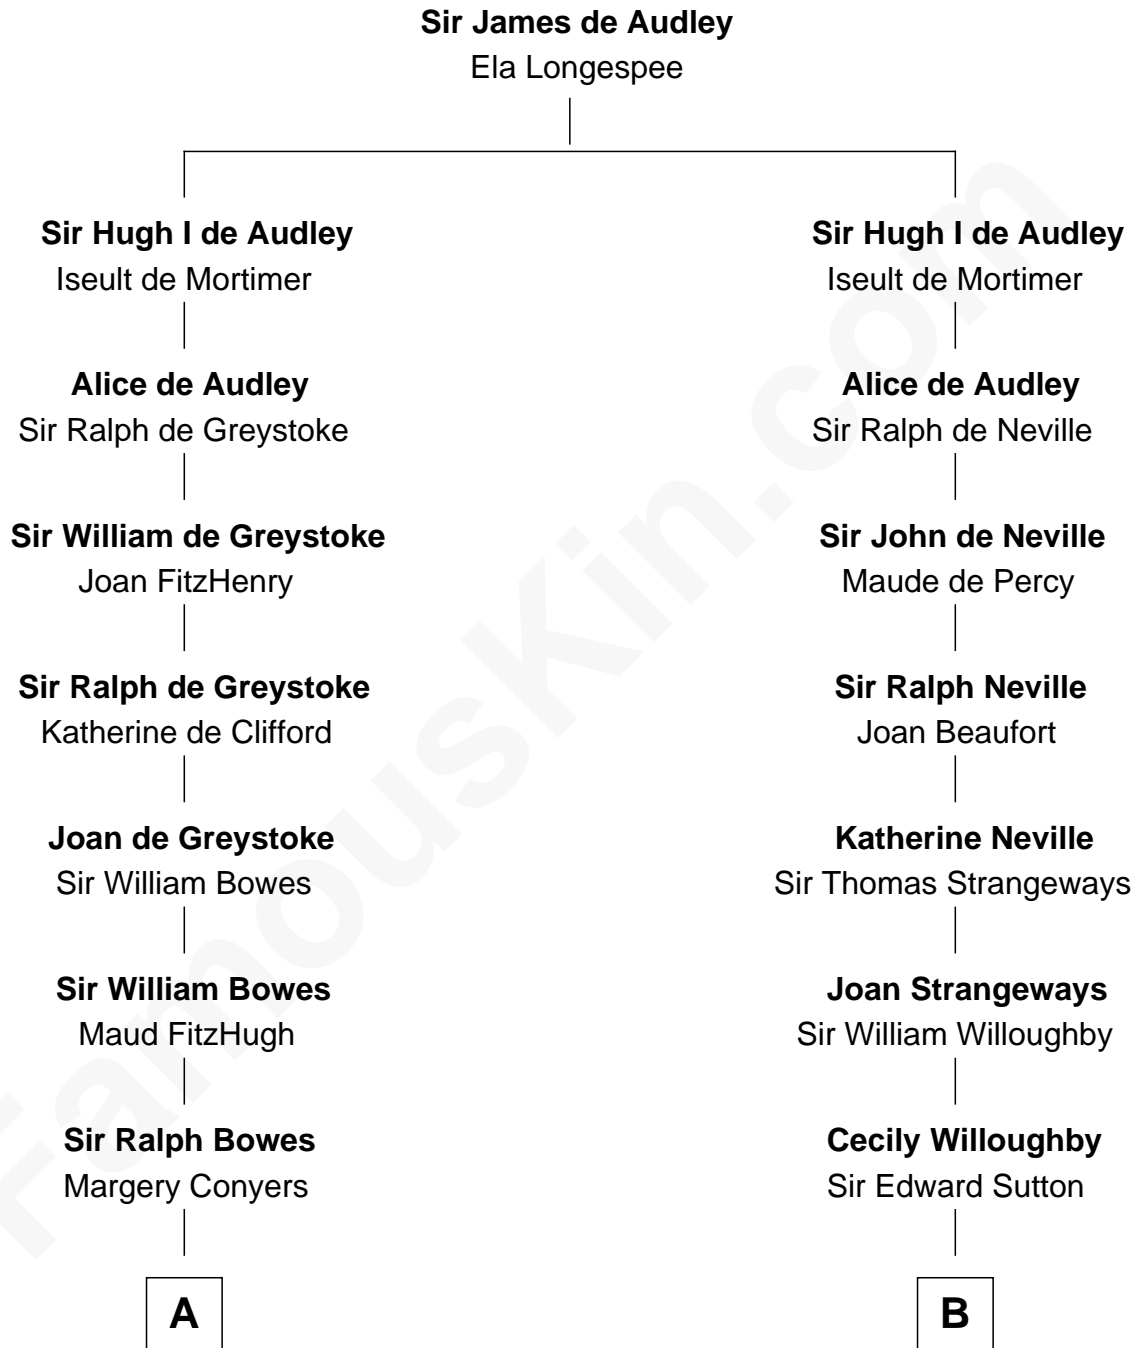

FamousKin.com

Relationship Chart of

Prince William

Prince of Wales

15th cousin 6 times removed of

Bathsheba (Ruggles) Spooner

First woman executed for murder in U.S. by non-British government

C

Claude George Bowes-Lyon
Cecilia Nina Cavendish-Bentinck

Elizabeth Bowes-Lyon
George VI, King of the United Kingdom

Elizabeth II, Queen of the United Kingdom
Prince Philip of Edinburgh

Charles III, King of the United Kingdom
Princess Diana Frances Spencer